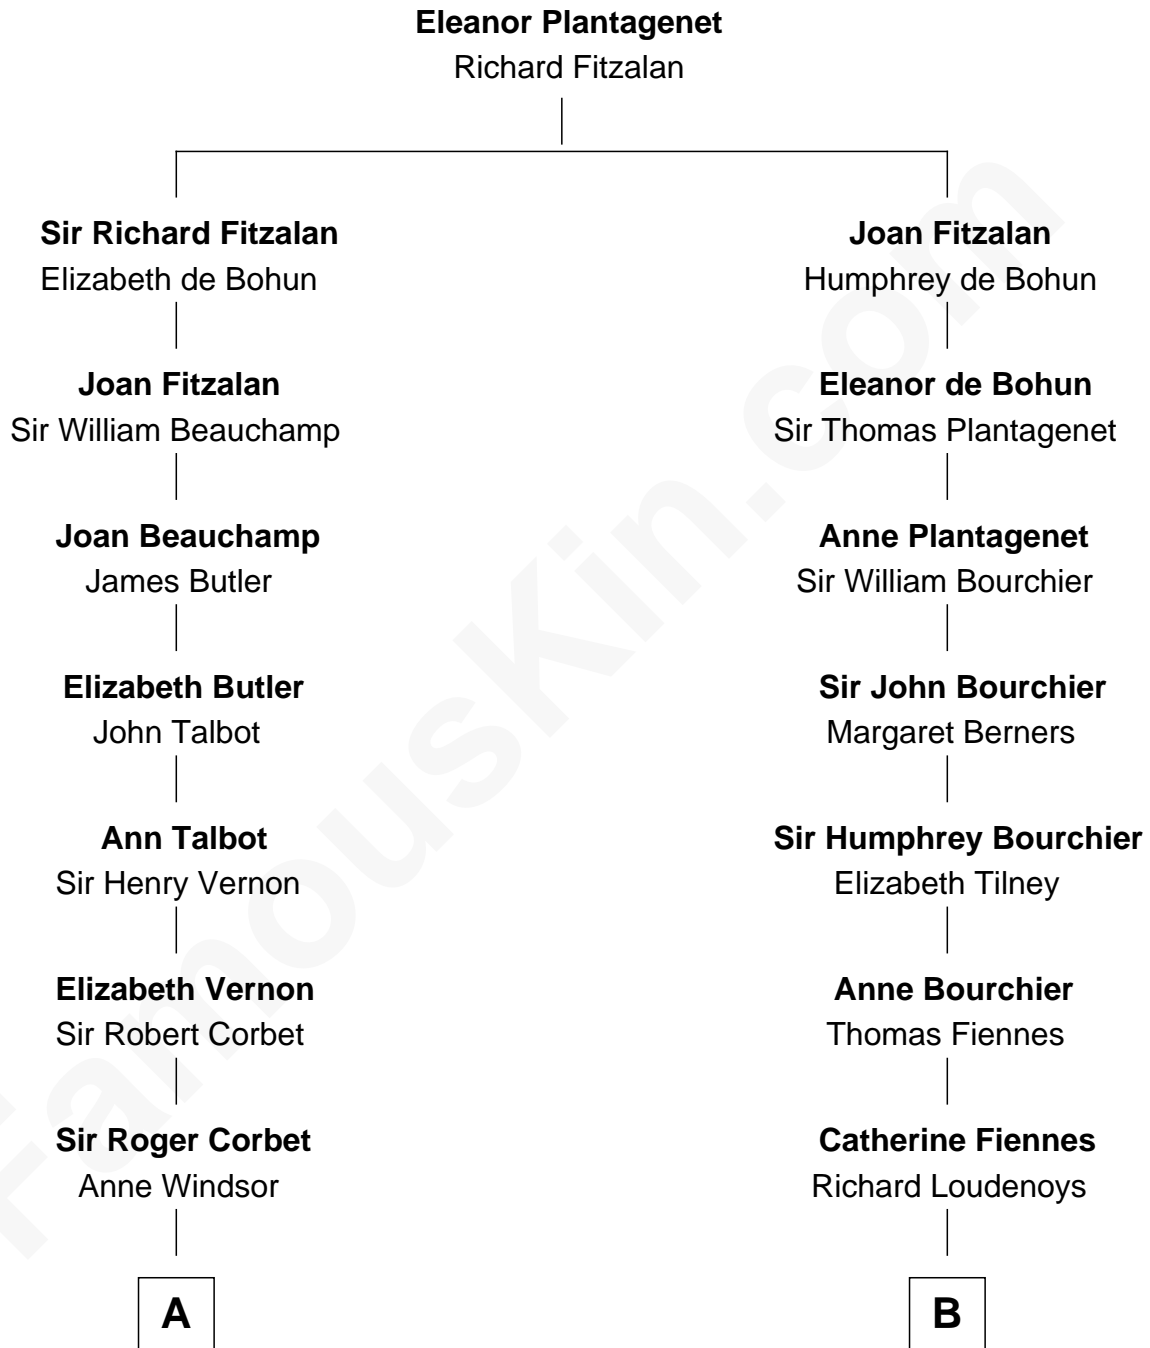

FamousKin.com
Relationship Chart of
James Russell Lowell
American "Fireside" Poet

16th cousin 3 times removed of
Frank Lloyd Wright
American Architect

C

Rev. David Wright

Abigail Goddard

William Carey Wright

Anna Lloyd Jones

Frank Lloyd Wright

American Architect

FamousKin.com