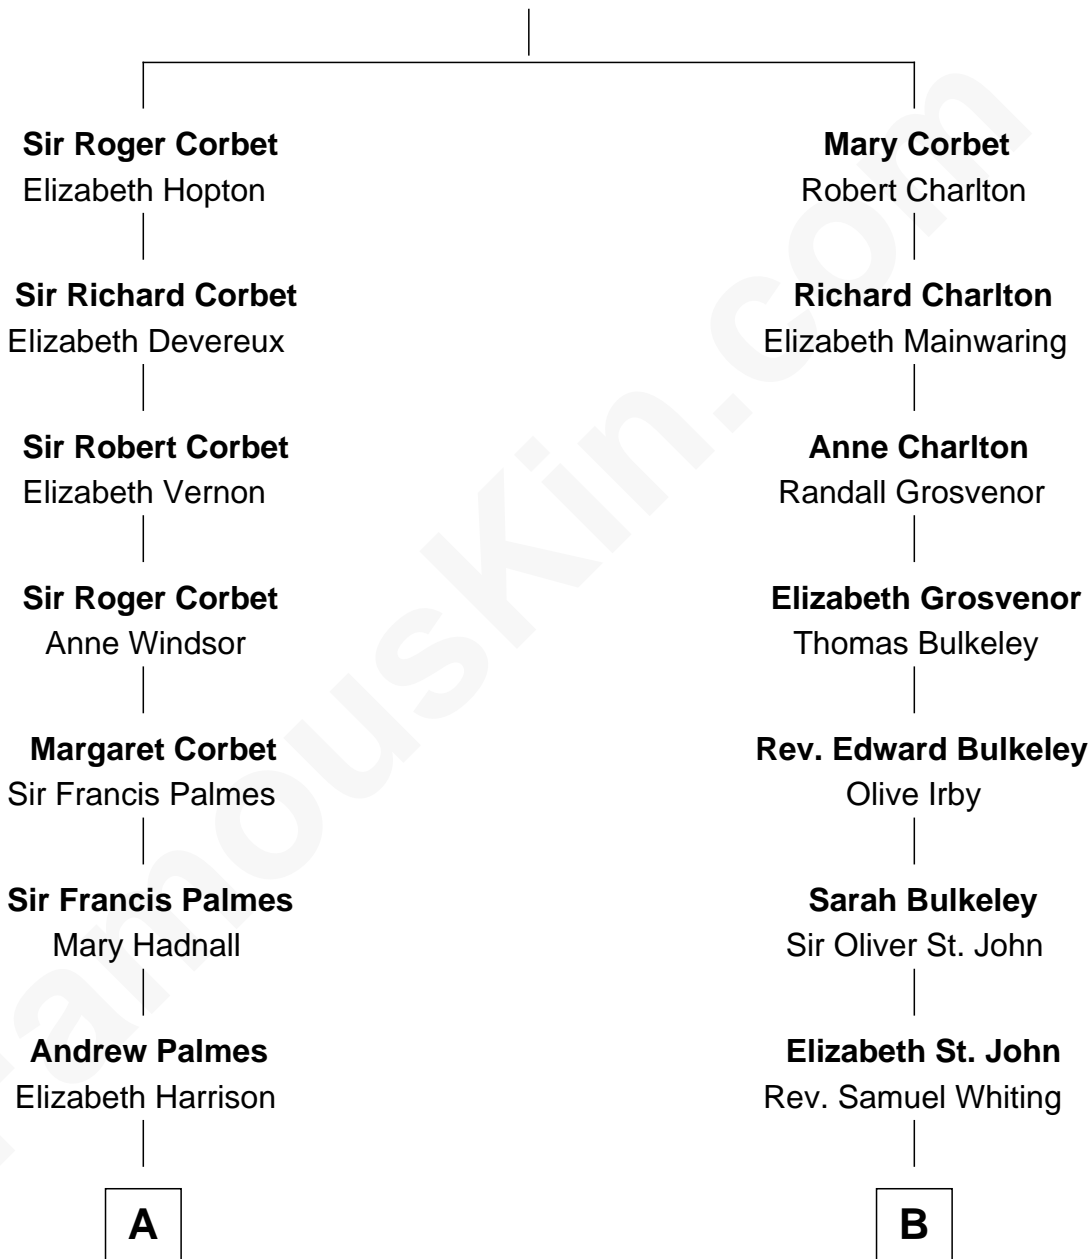

**FamousKin.com**  
**Relationship Chart of**  
**James Russell Lowell**  
*American "Fireside" Poet*

13th cousin 5 times removed of

**Kyra Sedgwick**  
*TV and Movie Actress*

**Sir Robert Corbet**  
 Margaret - - - - -

C

Henry Dwight Sedgwick  
Patricia Ann Rosenwald

Kyra Sedgwick  
*TV and Movie Actress*