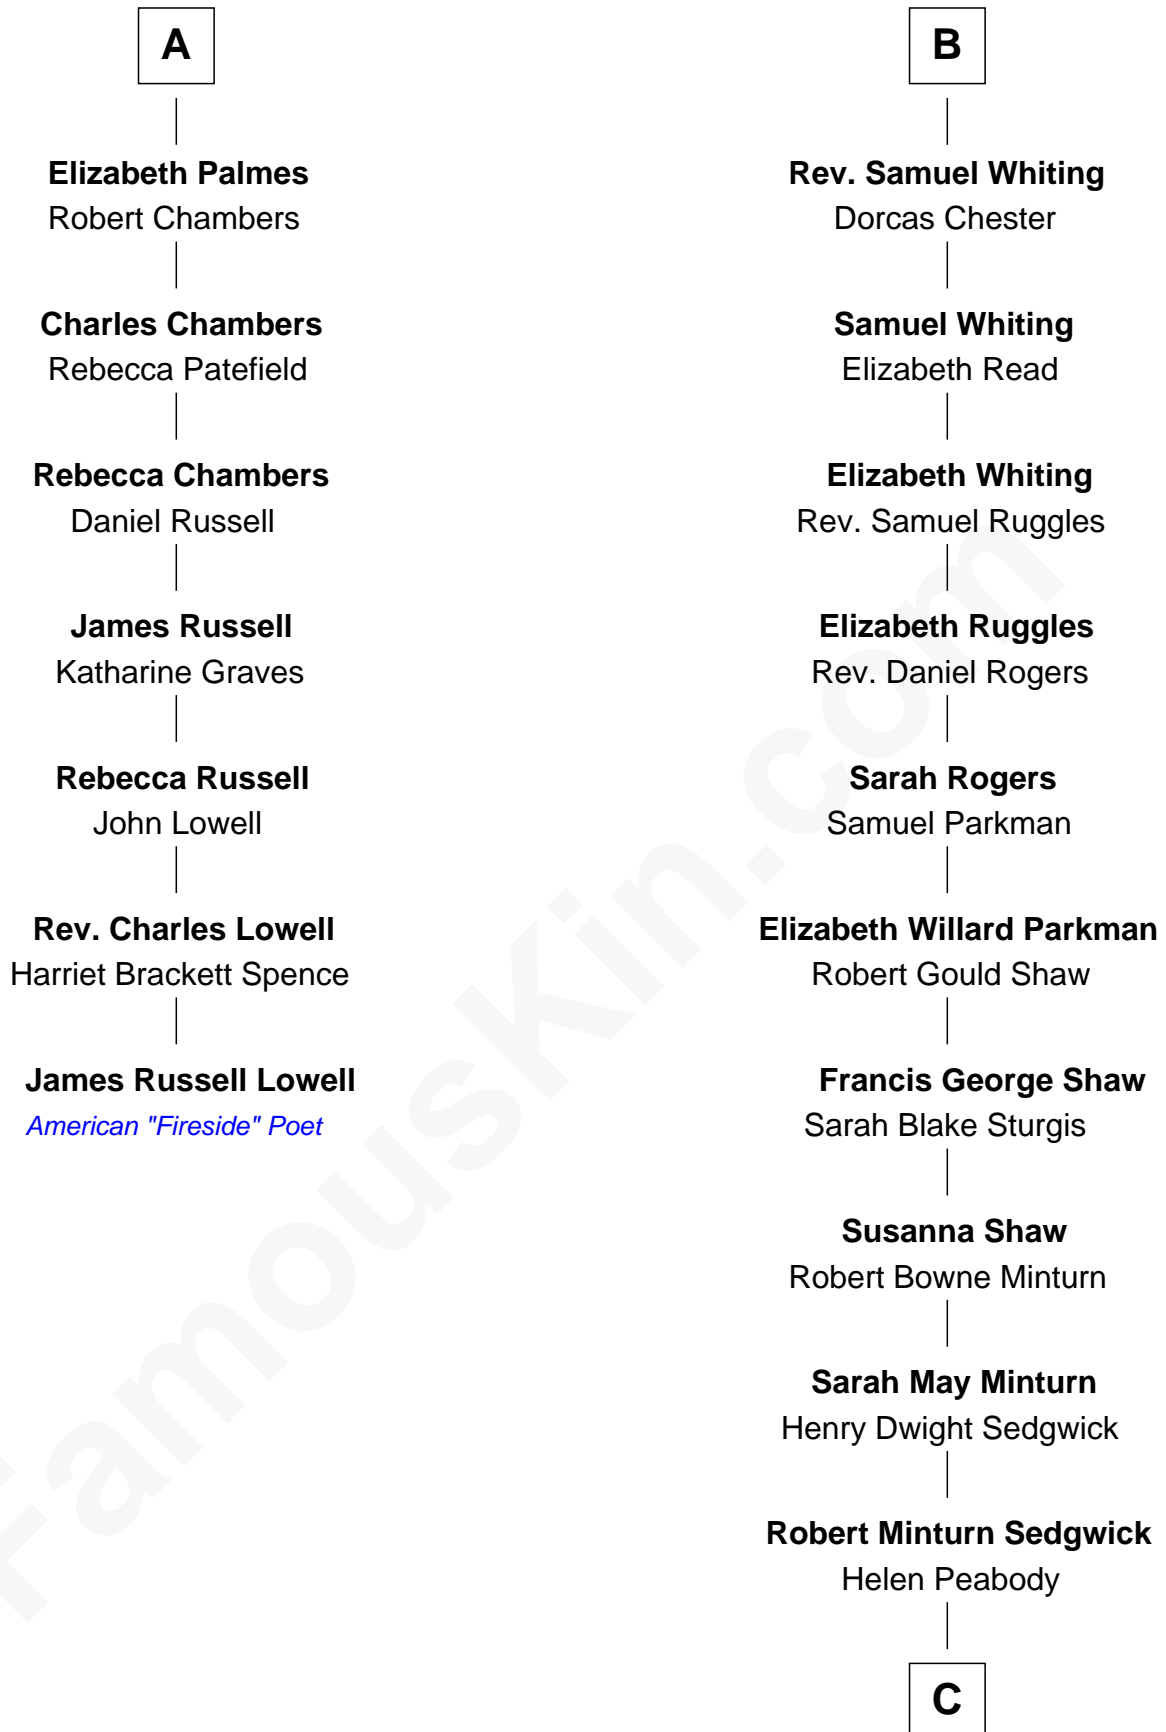

**FamousKin.com**  
**Relationship Chart of**  
**James Russell Lowell**  
*American "Fireside" Poet*

13th cousin 5 times removed of

**Kyra Sedgwick**  
*TV and Movie Actress*

**Sir Robert Corbet**  
 Margaret - - - - -

C

Henry Dwight Sedgwick  
Patricia Ann Rosenwald

Kyra Sedgwick  
*TV and Movie Actress*