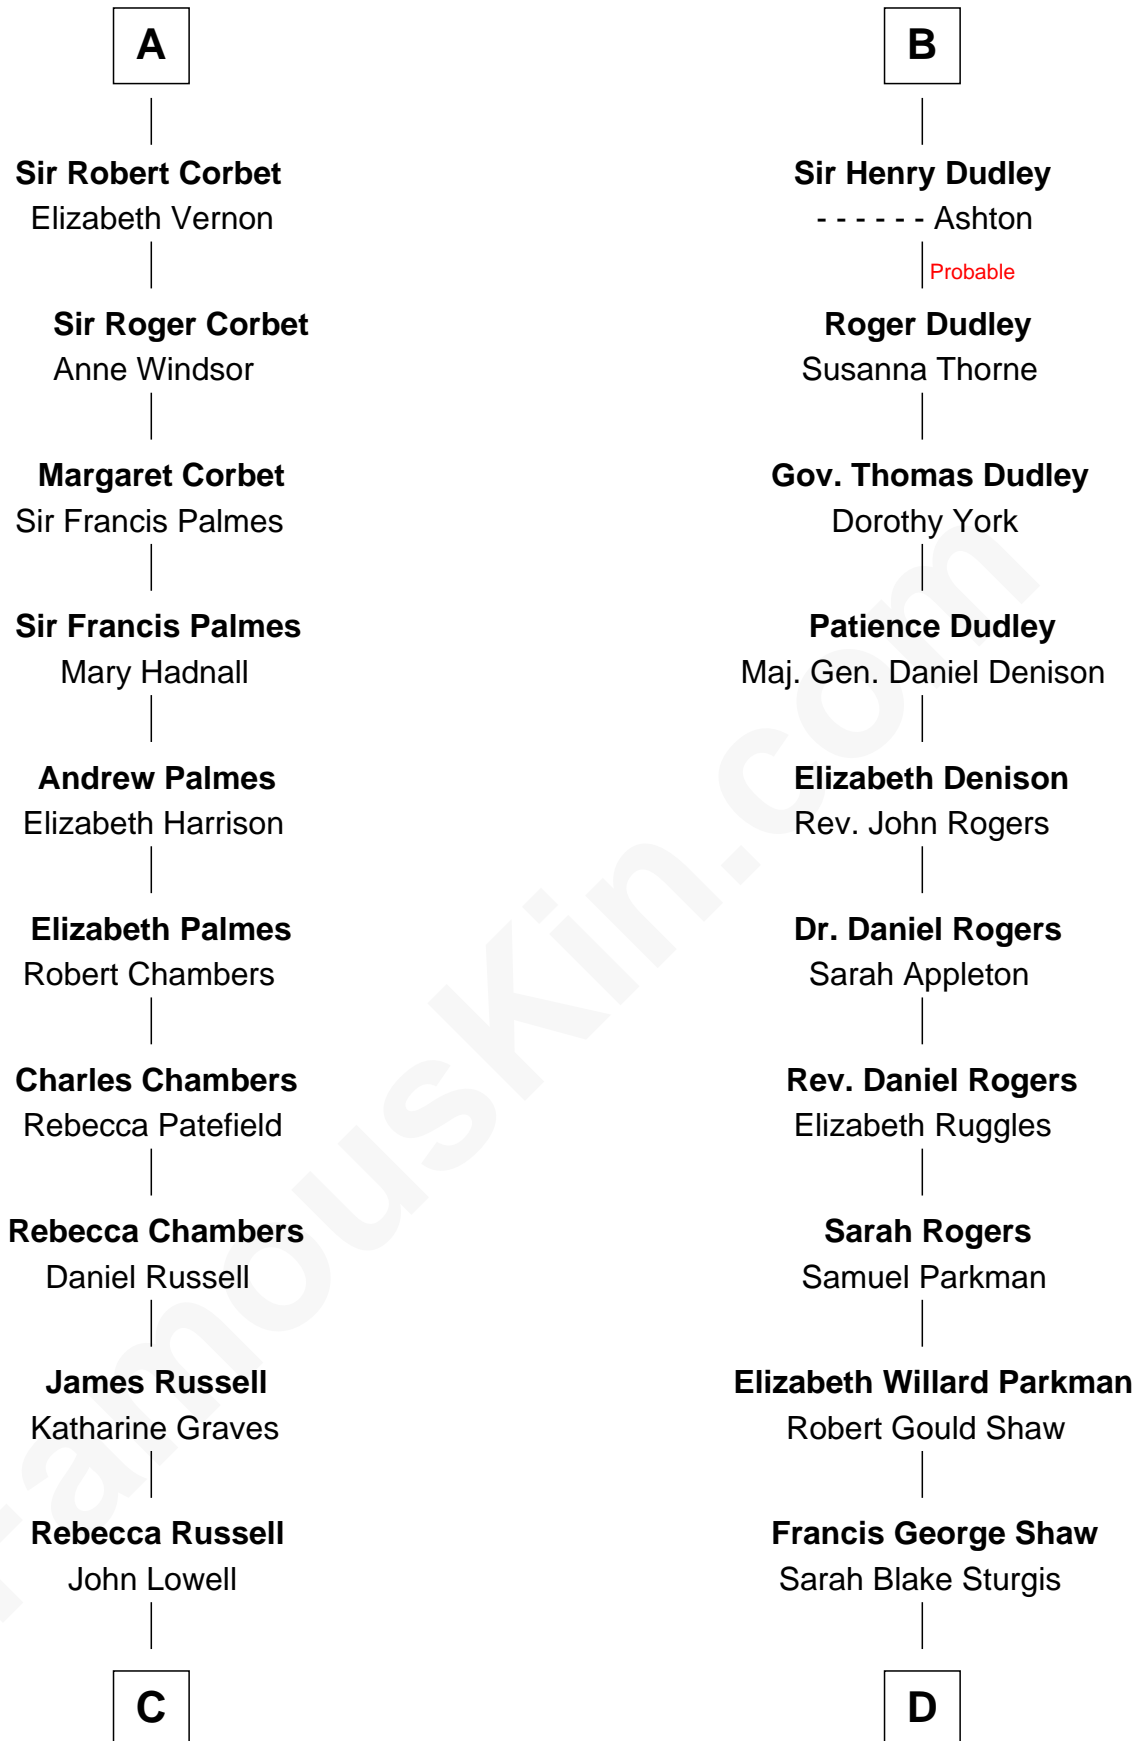

FamousKin.com
Relationship Chart of
James Russell Lowell
American "Fireside" Poet

18th cousin 3 times removed of

Kyra Sedgwick
TV and Movie Actress

C

Rev. Charles Lowell
Harriet Brackett Spence

James Russell Lowell
American "Fireside" Poet

D

Susanna Shaw
Robert Bowne Minturn

Sarah May Minturn
Henry Dwight Sedgwick

Robert Minturn Sedgwick
Helen Peabody

Henry Dwight Sedgwick
Patricia Ann Rosenwald

Kyra Sedgwick
TV and Movie Actress