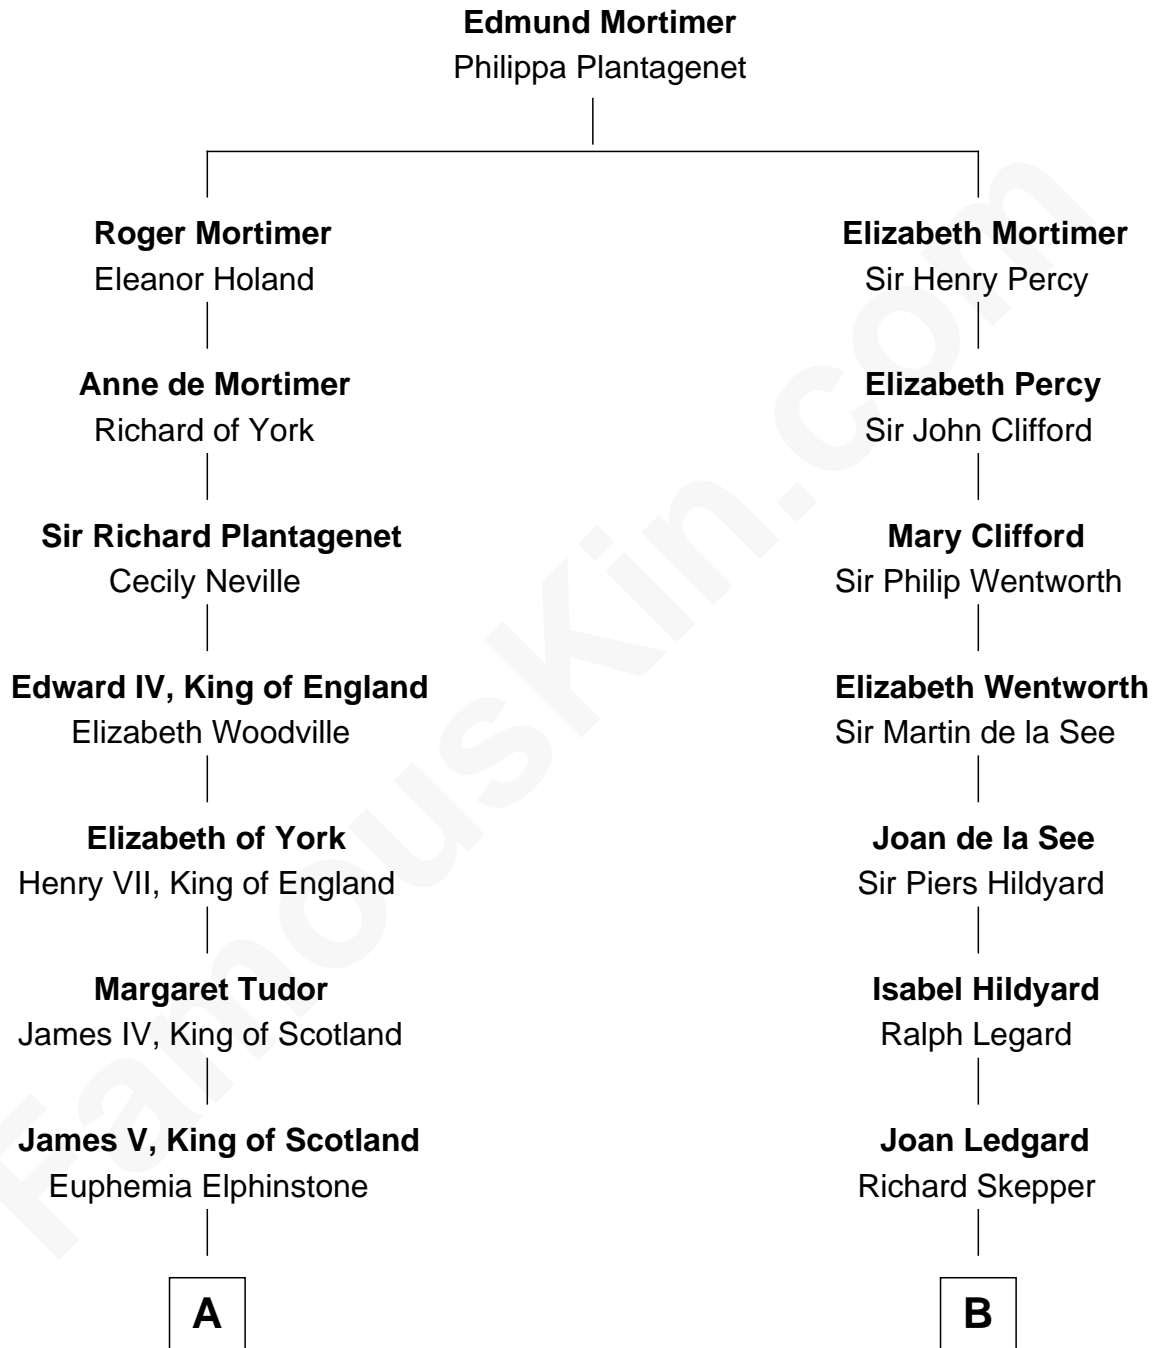

**FamousKin.com**  
**Relationship Chart of**  
**James Russell Lowell**  
*American "Fireside" Poet*

17th cousin 4 times removed of

**Kyra Sedgwick**  
*TV and Movie Actress*

**C**

**Marianne Cabot Lee**  
Samuel Endicott Peabody

**Rev. Dr. Endicott Peabody**  
Fannie Peabody

**Helen Peabody**  
Robert Minturn Sedgwick

**Henry Dwight Sedgwick**  
Patricia Ann Rosenwald

**Kyra Sedgwick**  
*TV and Movie Actress*