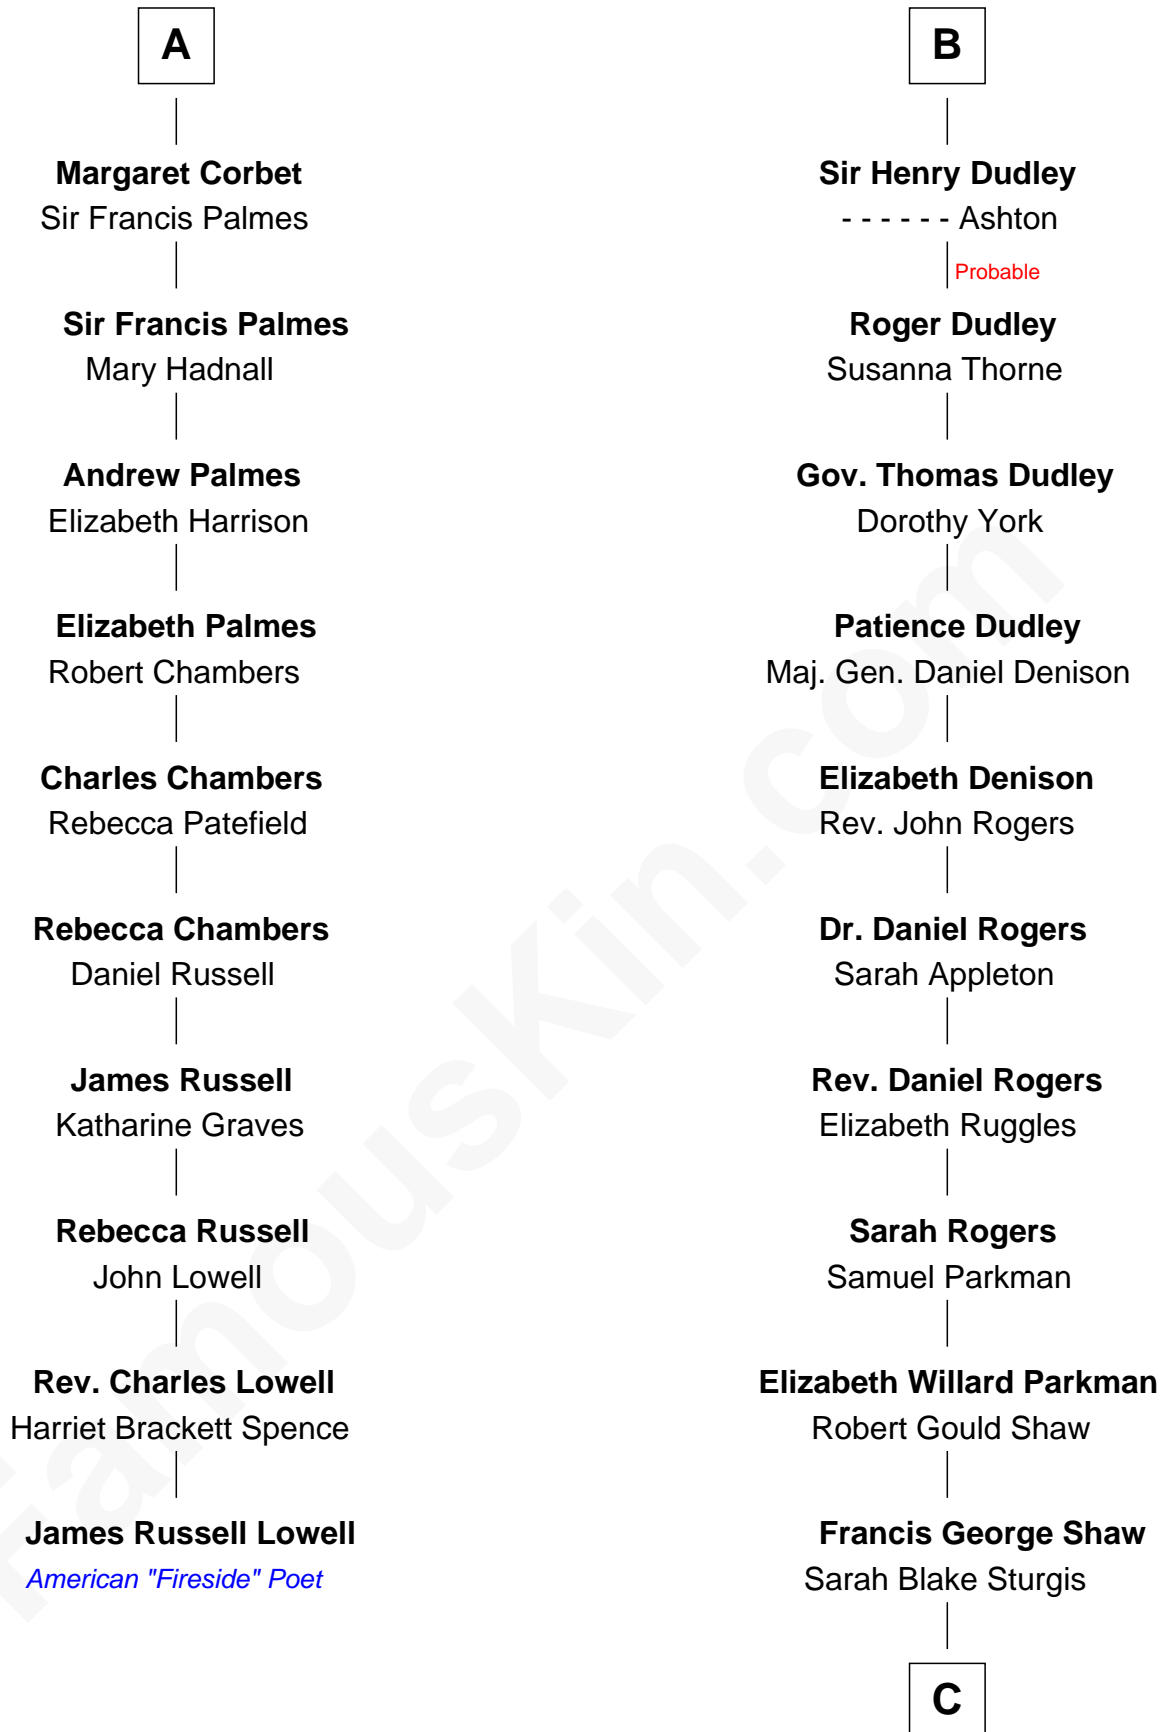

**FamousKin.com**  
**Relationship Chart of**  
**James Russell Lowell**  
*American "Fireside" Poet*

16th cousin 5 times removed of

**Kyra Sedgwick**  
*TV and Movie Actress*

**Sir William de Ros**  
 Margery de Badlesmere

**C**

—  
**Susanna Shaw**

Robert Bowne Minturn

—  
**Sarah May Minturn**

Henry Dwight Sedgwick

—  
**Robert Minturn Sedgwick**

Helen Peabody

—  
**Henry Dwight Sedgwick**

Patricia Ann Rosenwald

—  
**Kyra Sedgwick**

*TV and Movie Actress*