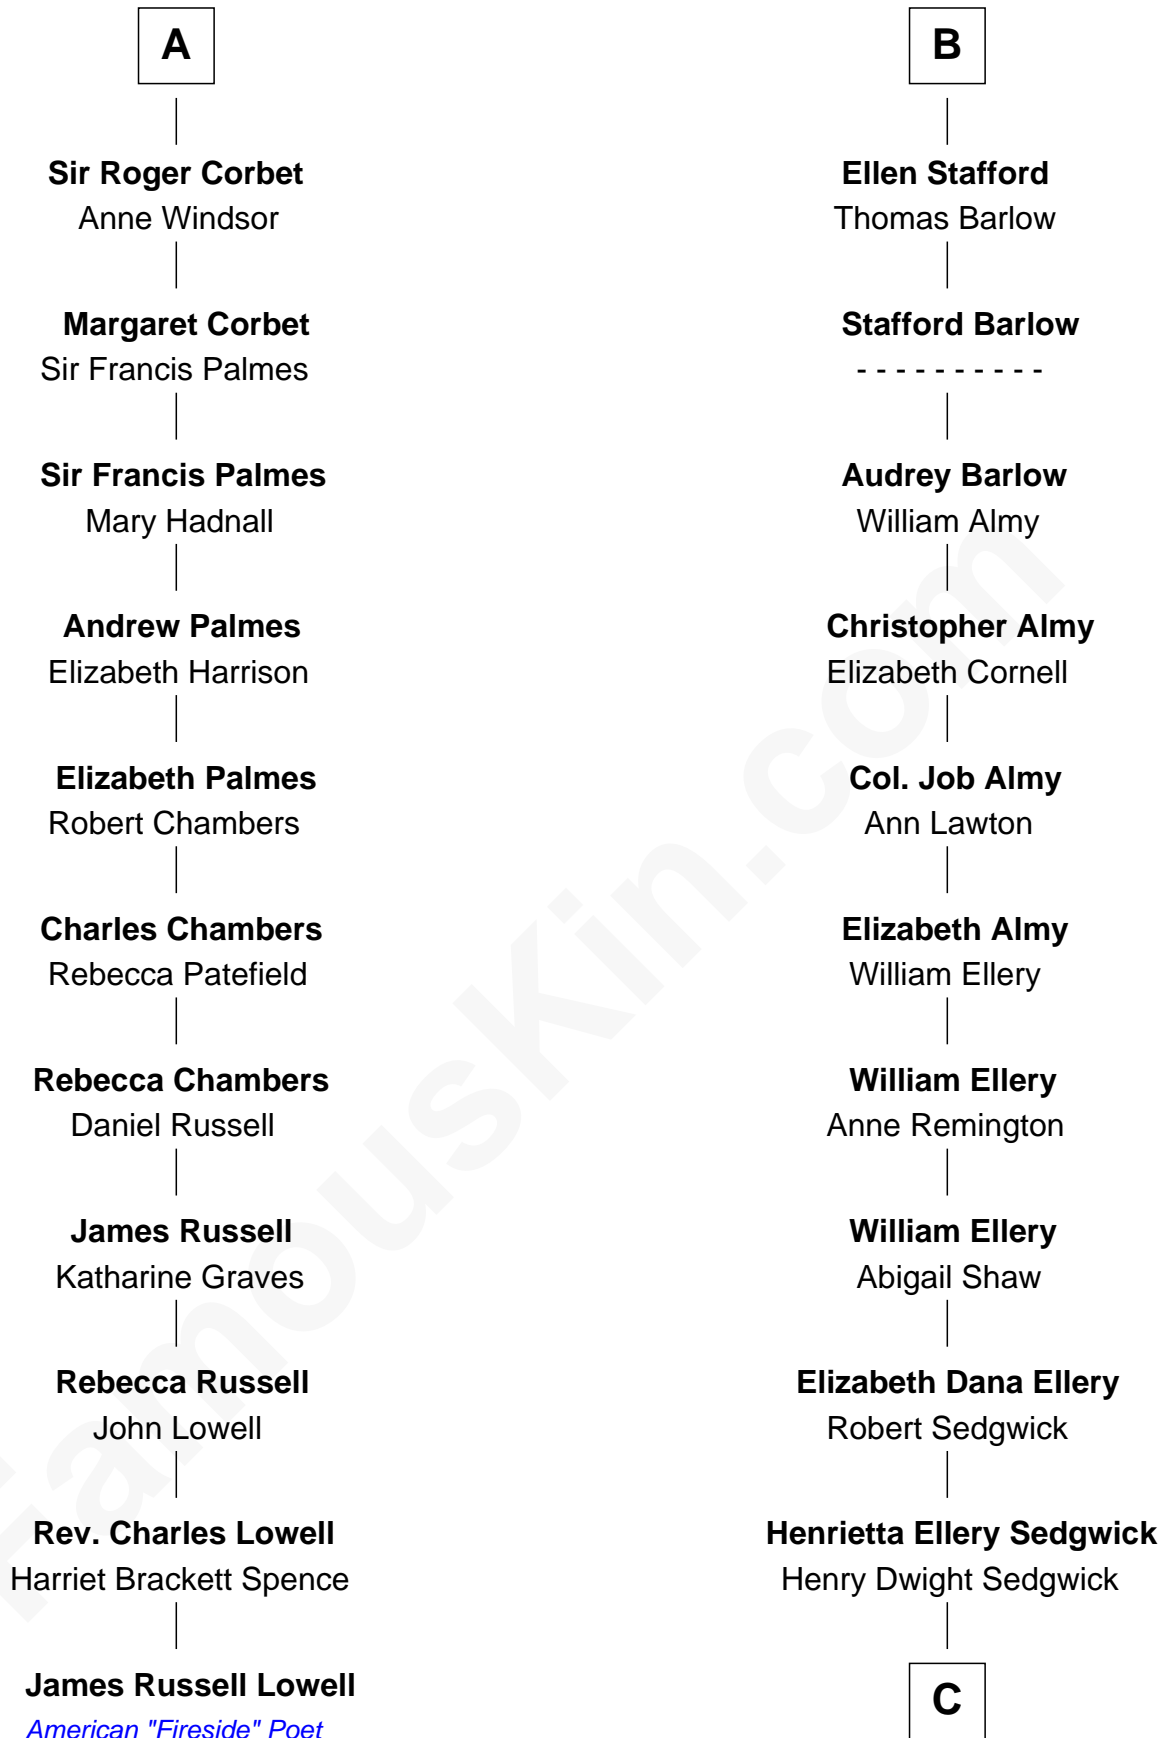

## Relationship Chart of

### James Russell Lowell

American "Fireside" Poet

17th cousin 3 times removed of

**Kyra Sedgwick**  
TV and Movie Actress

C

Henry Dwight Sedgwick

Sarah May Minturn

Robert Minturn Sedgwick