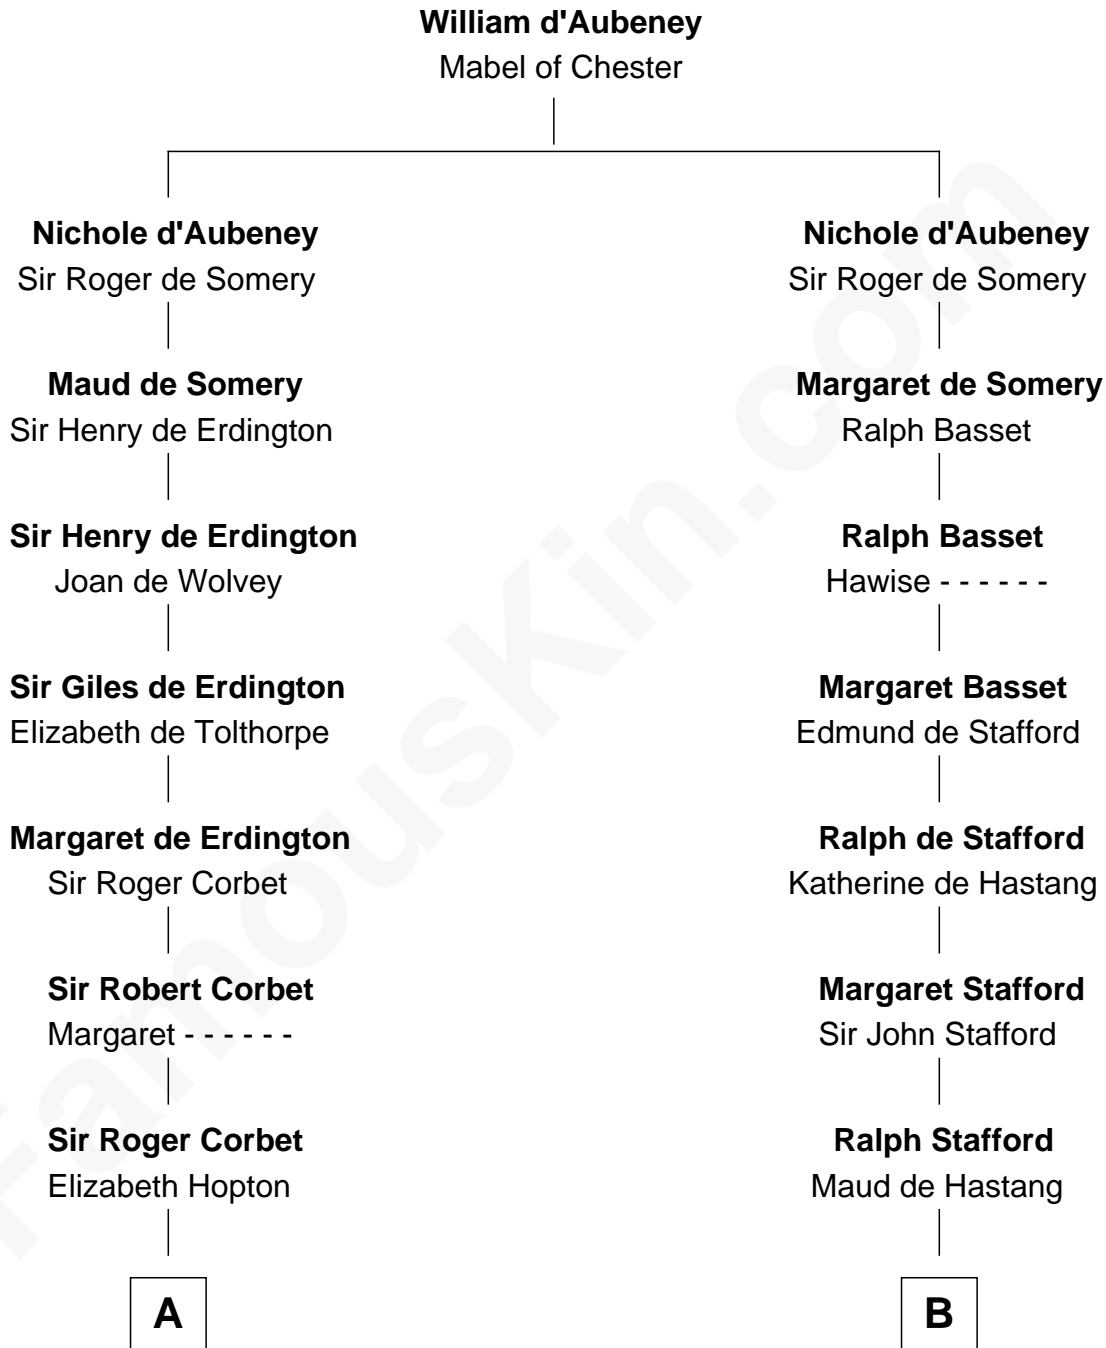

**FamousKin.com**  
**Relationship Chart of**  
**James Russell Lowell**  
*American "Fireside" Poet*

18th cousin 1 time removed of

**William Ellery**  
*Signer of the Declaration of Independence*

**C**

**Rebecca Russell**

**William Ellery**

*Signer of Declaration of Independence*

FamousKin.com