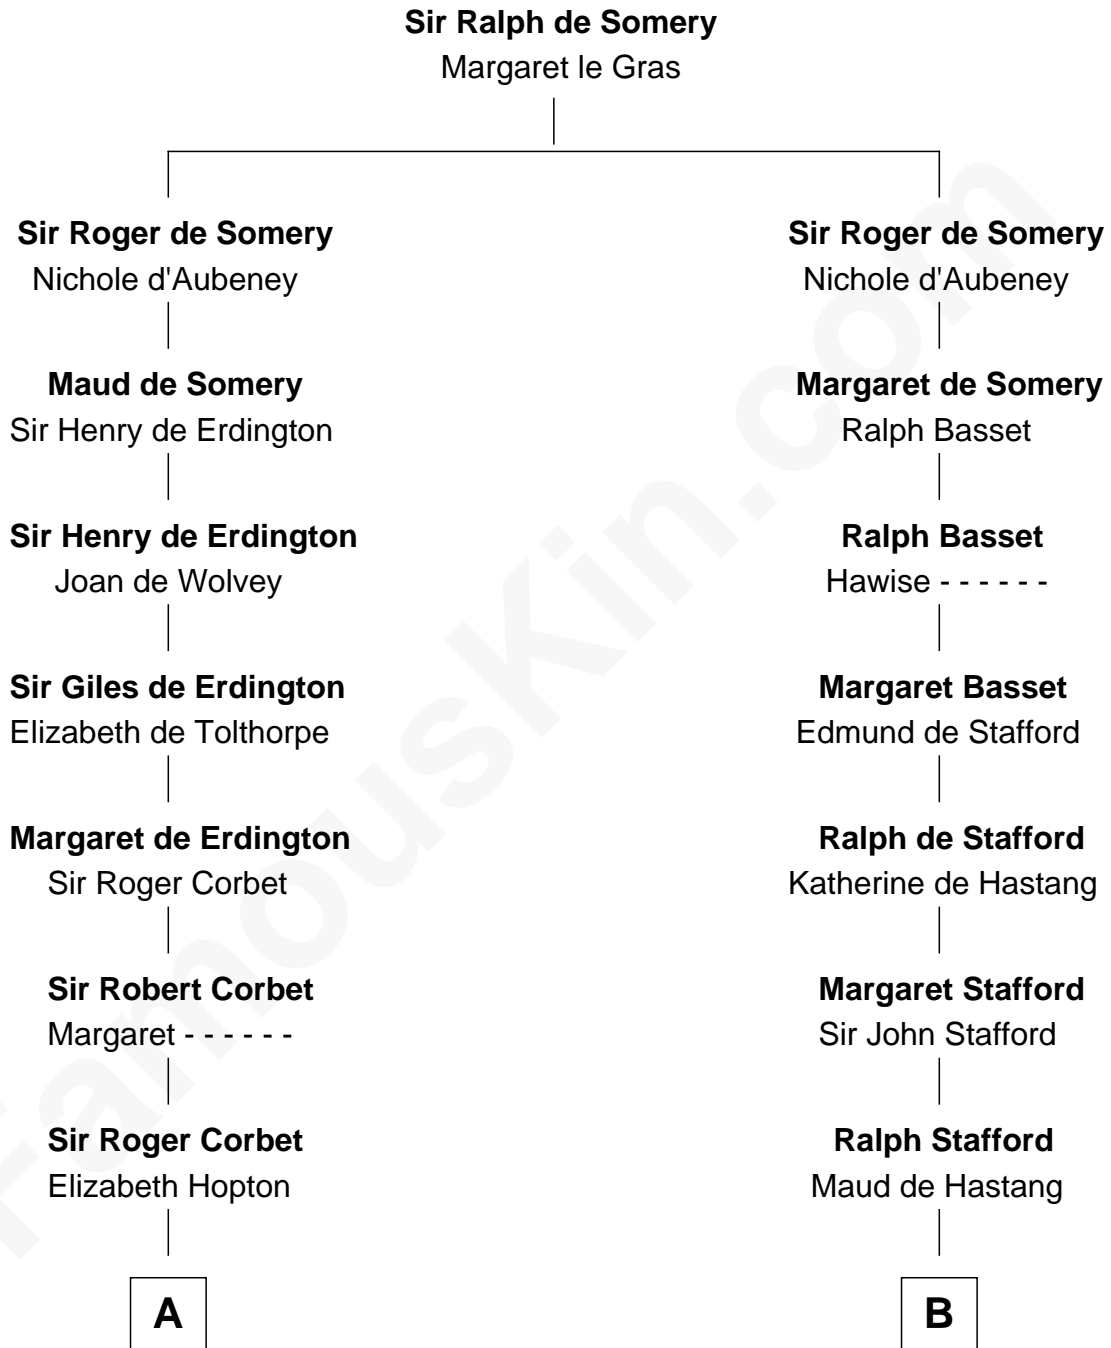

FamousKin.com
Relationship Chart of
James Russell Lowell
American "Fireside" Poet

18th cousin 1 time removed of

William Ellery
Signer of the Declaration of Independence

C

Rebecca Russell

John Lowell

Rev. Charles Lowell

Harriet Brackett Spence

James Russell Lowell

American "Fireside" Poet

D

Elizabeth Almy

William Ellery

William Ellery

Signer of Declaration of Independence