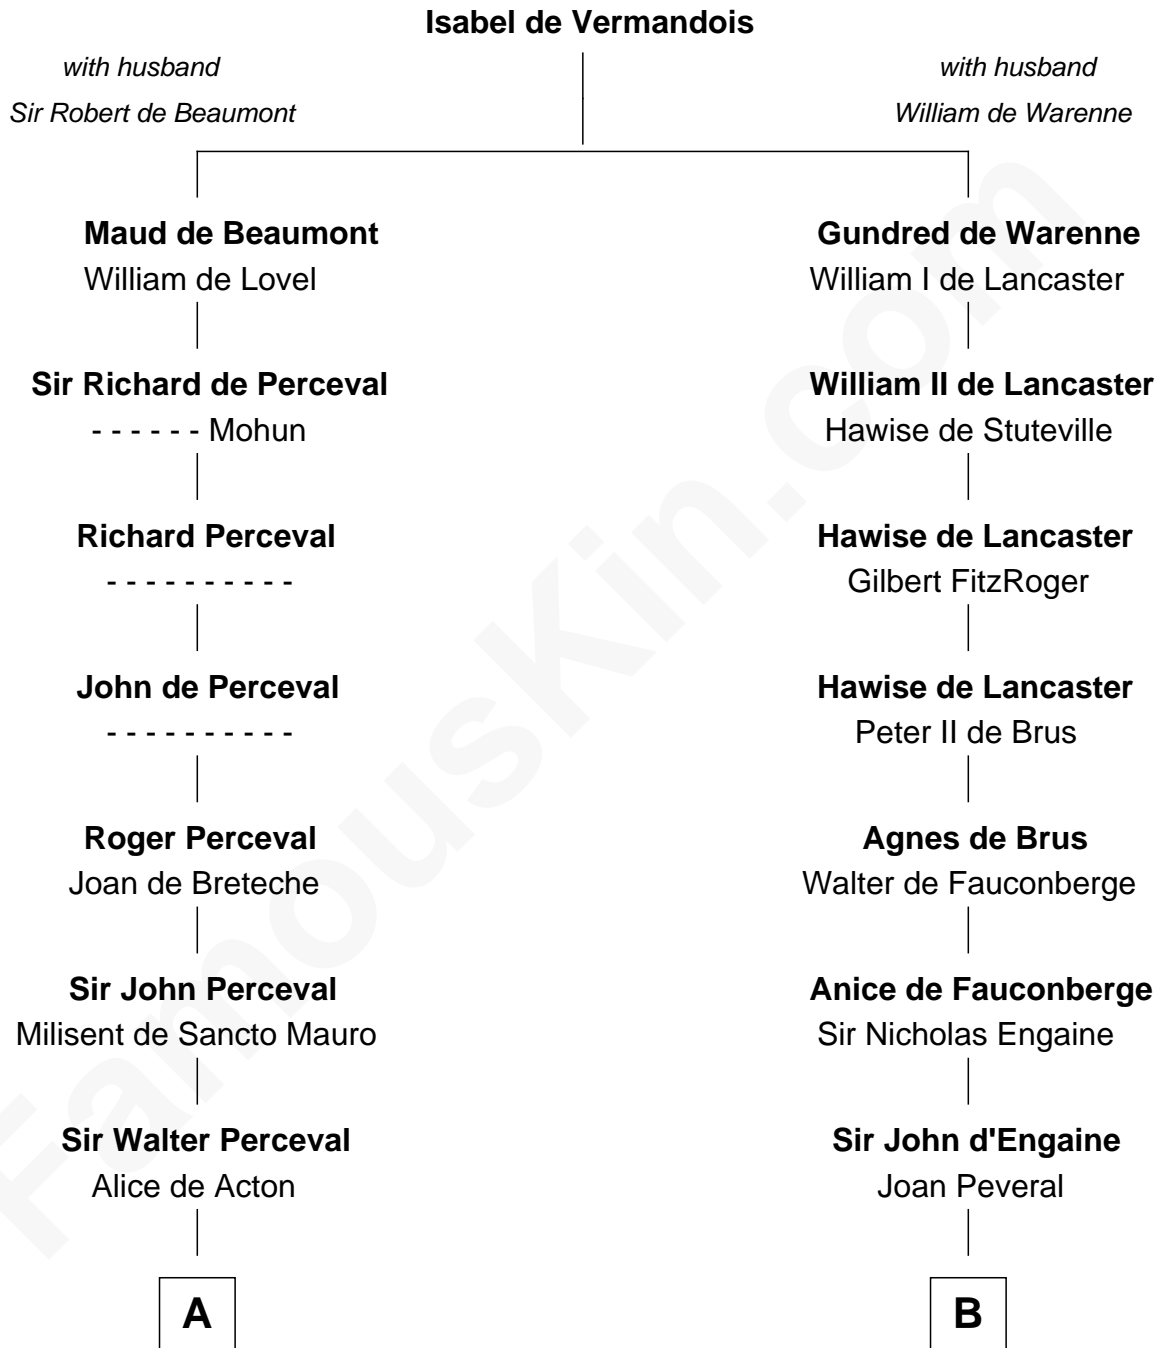

FamousKin.com

Relationship Chart of

James Russell Lowell

American "Fireside" Poet

19th cousin 2 times removed of

William Ellery

Signer of the Declaration of Independence

C

Elizabeth Almy
William Ellery

William Ellery
Signer of Declaration of Independence