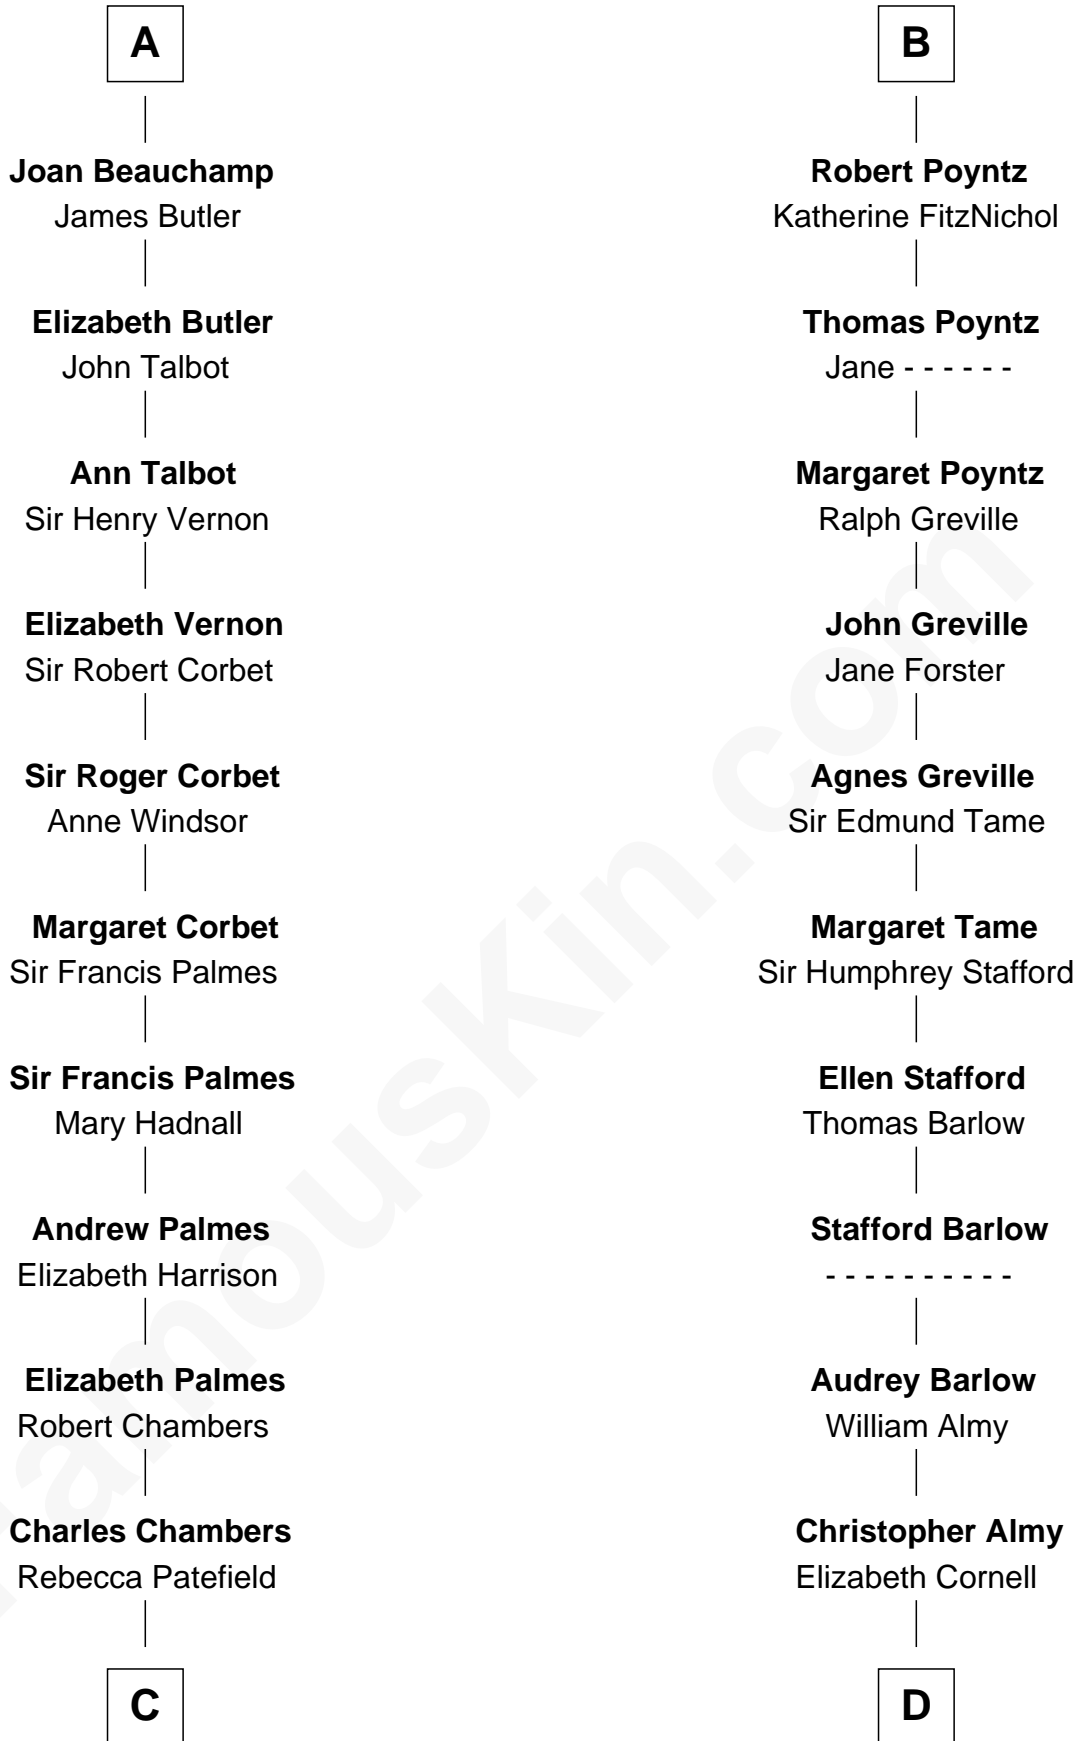

FamousKin.com
Relationship Chart of
James Russell Lowell
American "Fireside" Poet

19th cousin 2 times removed of

William Ellery
Signer of the Declaration of Independence

C

Rebecca Chambers

Daniel Russell

James Russell

Col. Job Almy

Ann Lawton

Elizabeth Almy

William Ellery

William Ellery

Signer of Declaration of Independence