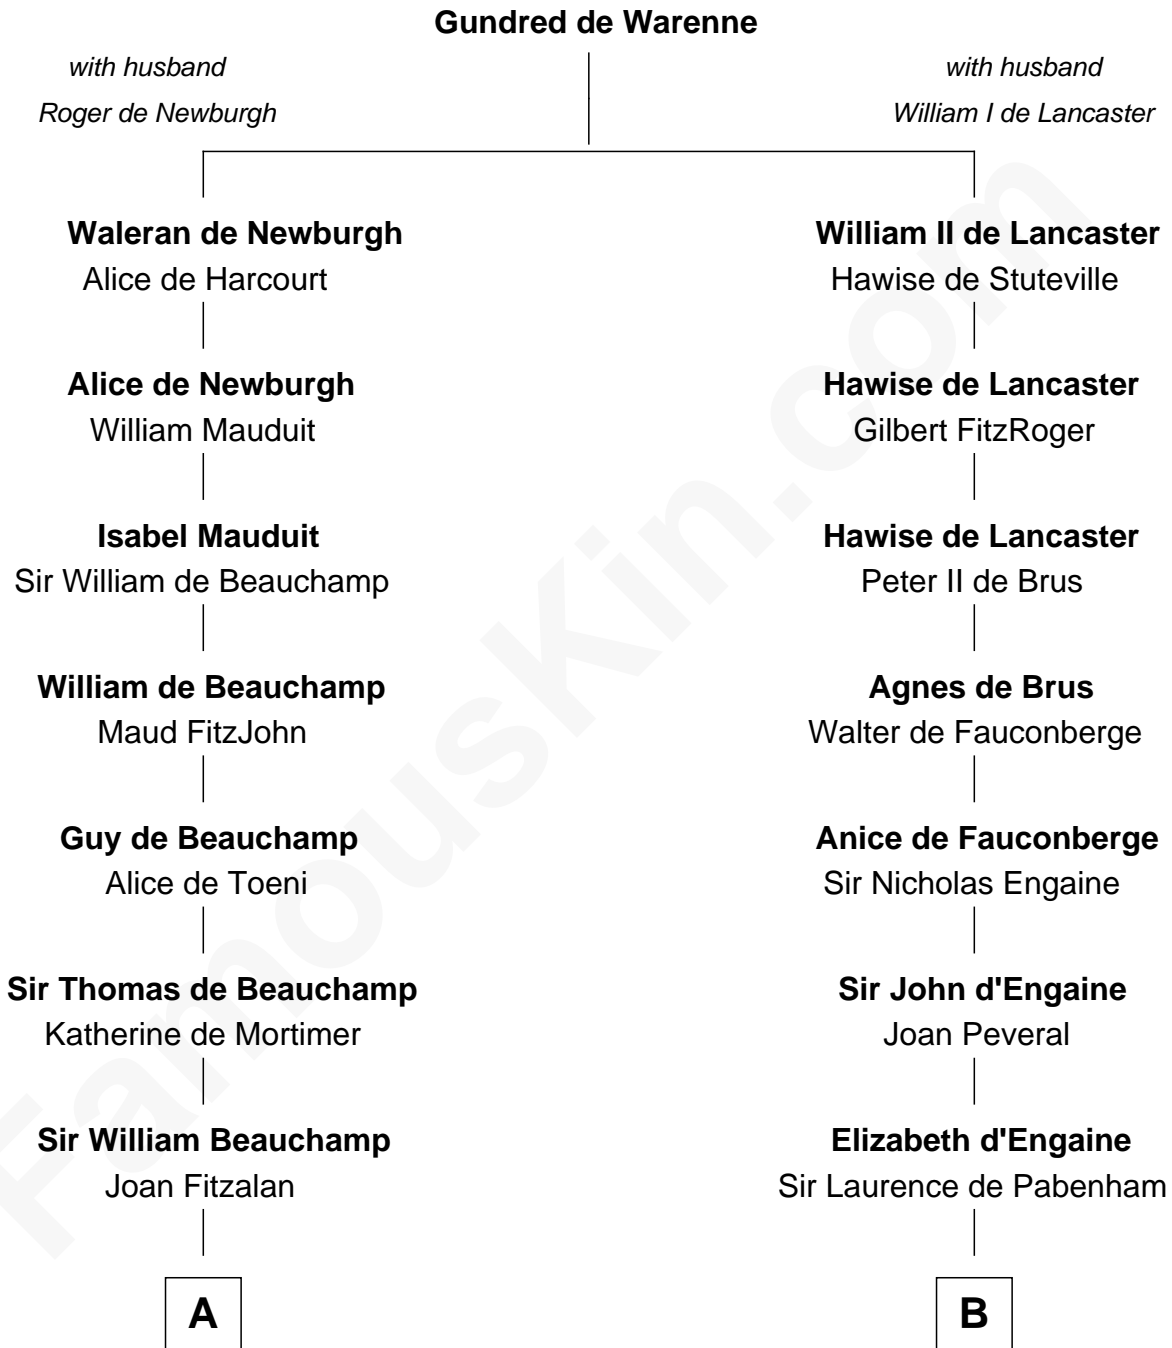

**FamousKin.com**  
**Relationship Chart of**  
**James Russell Lowell**  
*American "Fireside" Poet*

18th cousin 3 times removed of

**William Ellery**  
*Signer of the Declaration of Independence*

**C**

**Rebecca Chambers**

Daniel Russell

**James Russell**

Katharine Graves

**Rebecca Russell**

John Lowell

**Rev. Charles Lowell**

Harriet Brackett Spence