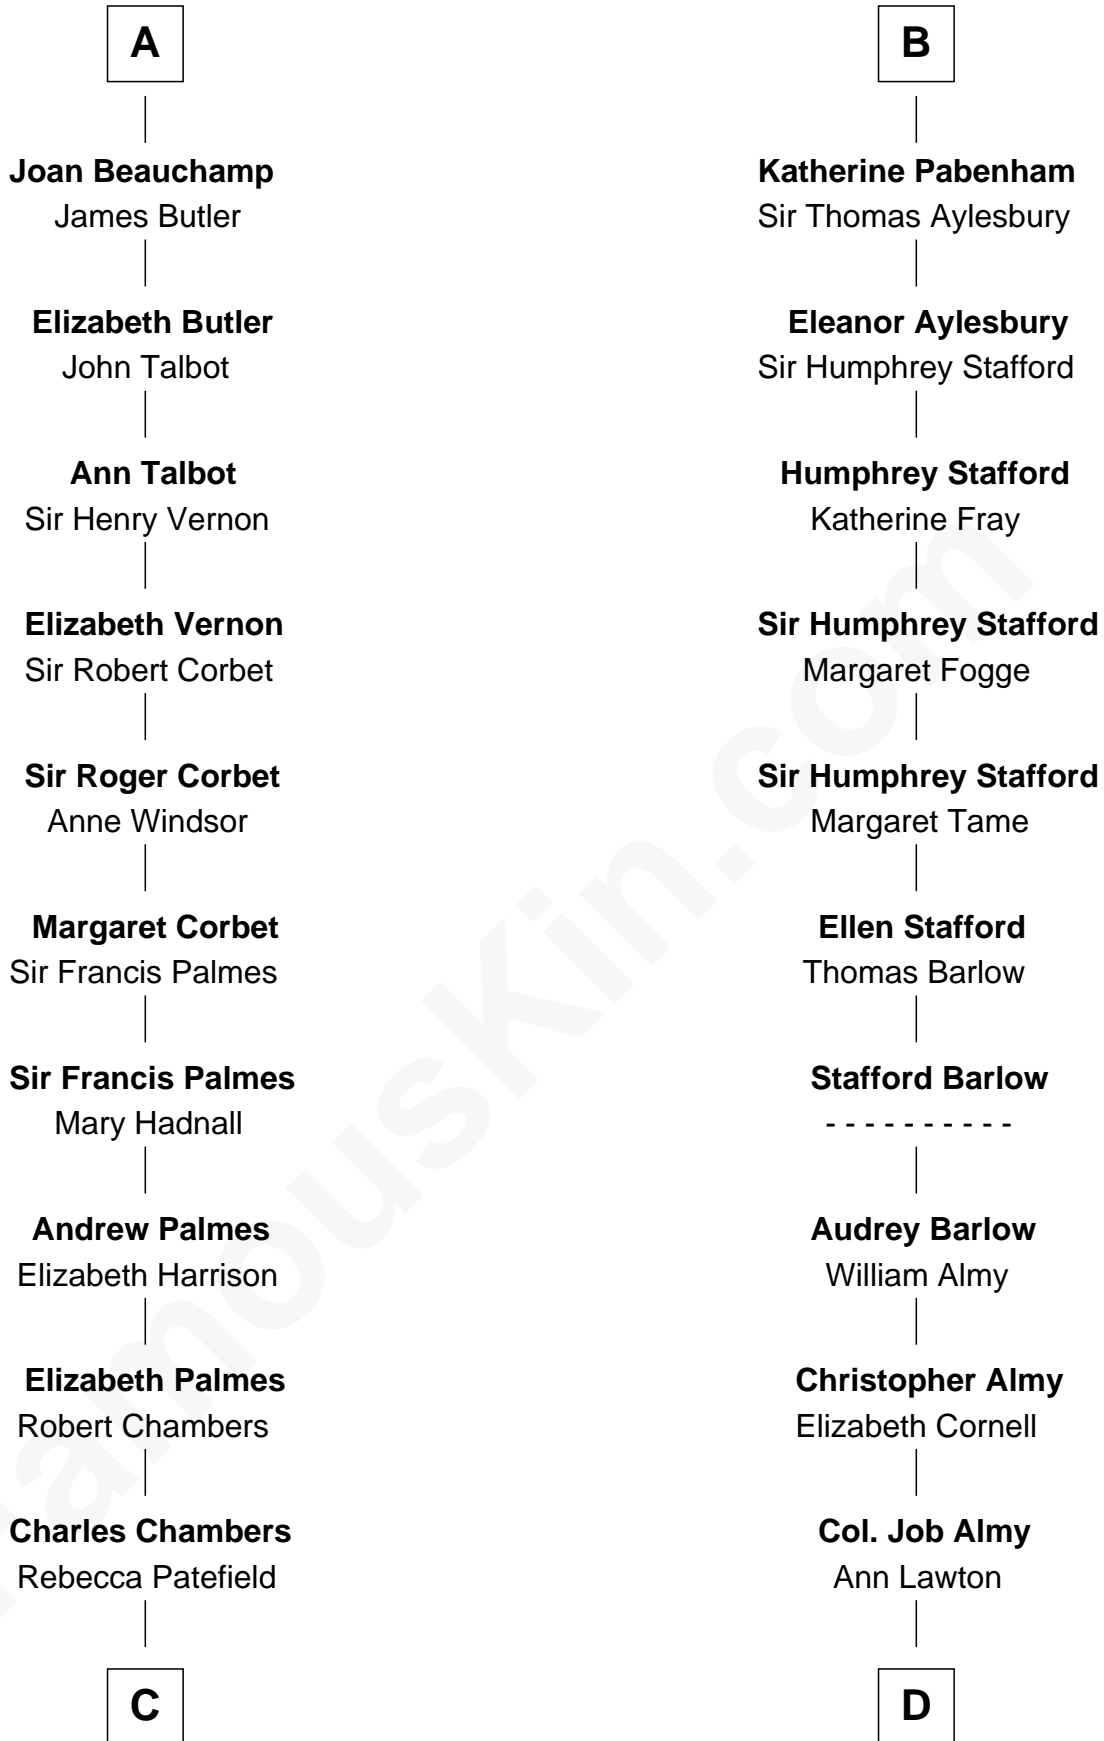

**FamousKin.com**  
**Relationship Chart of**  
**James Russell Lowell**  
*American "Fireside" Poet*

18th cousin 3 times removed of

**William Ellery**  
*Signer of the Declaration of Independence*

**C**

**Rebecca Chambers**

Daniel Russell

**James Russell**

Katharine Graves

**Rebecca Russell**

John Lowell

**Rev. Charles Lowell**

Harriet Brackett Spence