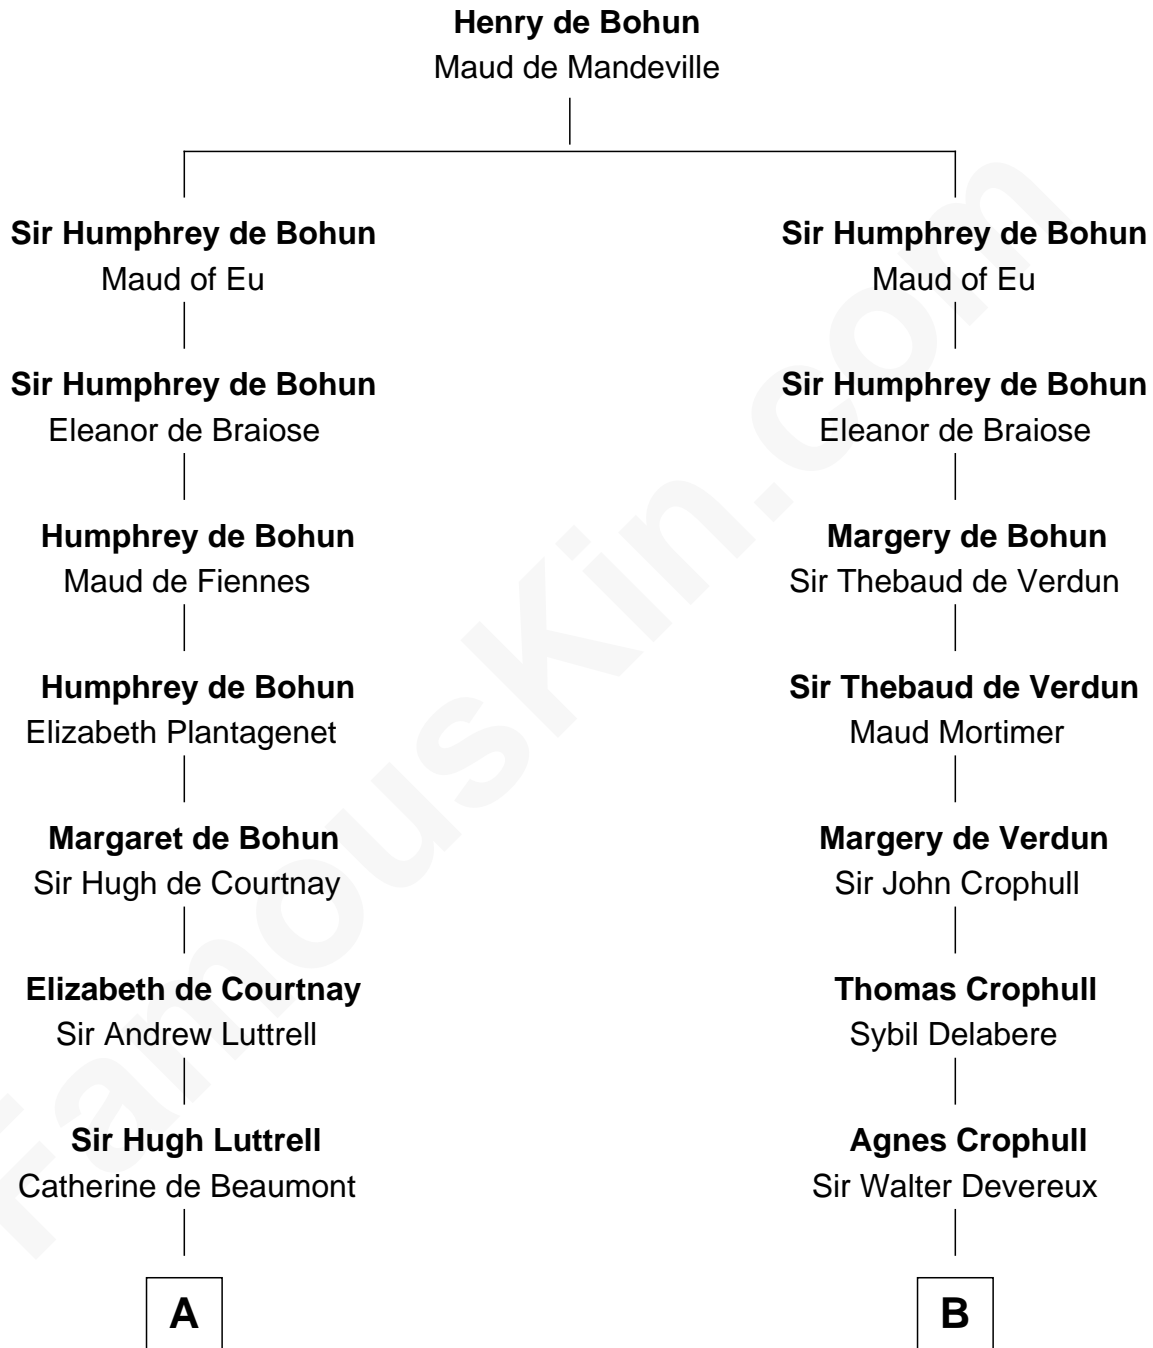

**FamousKin.com**  
**Relationship Chart of**  
**James Russell Lowell**  
*American "Fireside" Poet*

19th cousin 1 time removed of

**Button Gwinnett**  
*Signer of the Declaration of Independence*

**C**