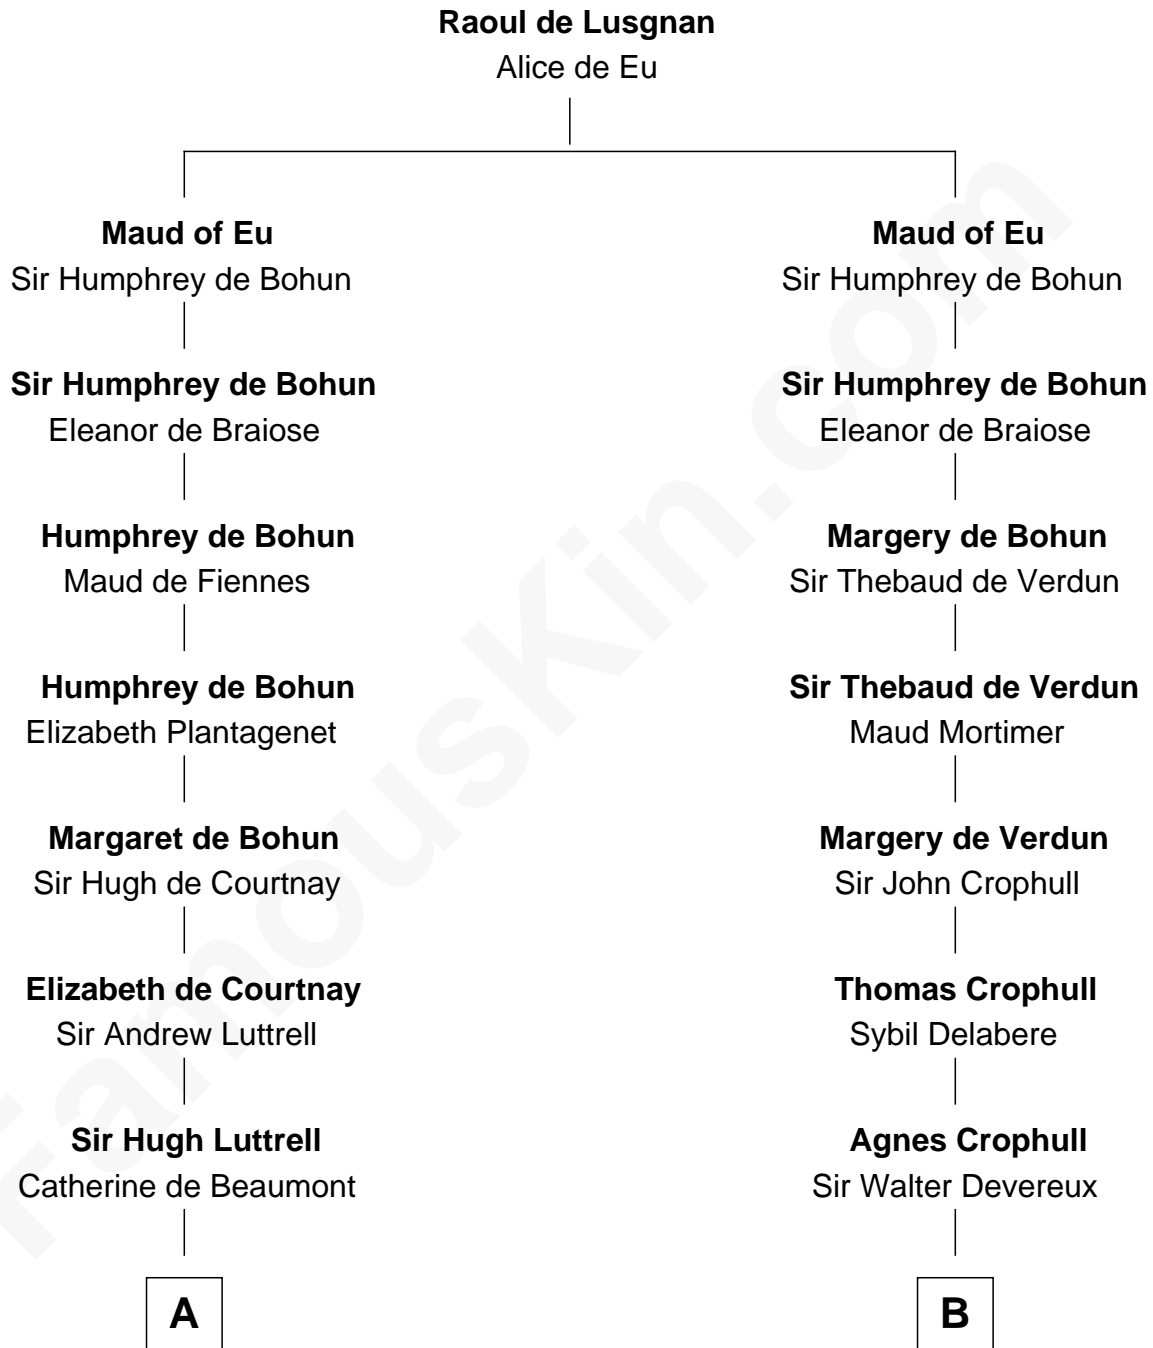

**FamousKin.com**  
**Relationship Chart of**  
**James Russell Lowell**  
*American "Fireside" Poet*

19th cousin 1 time removed of

**Button Gwinnett**  
*Signer of the Declaration of Independence*

**C**