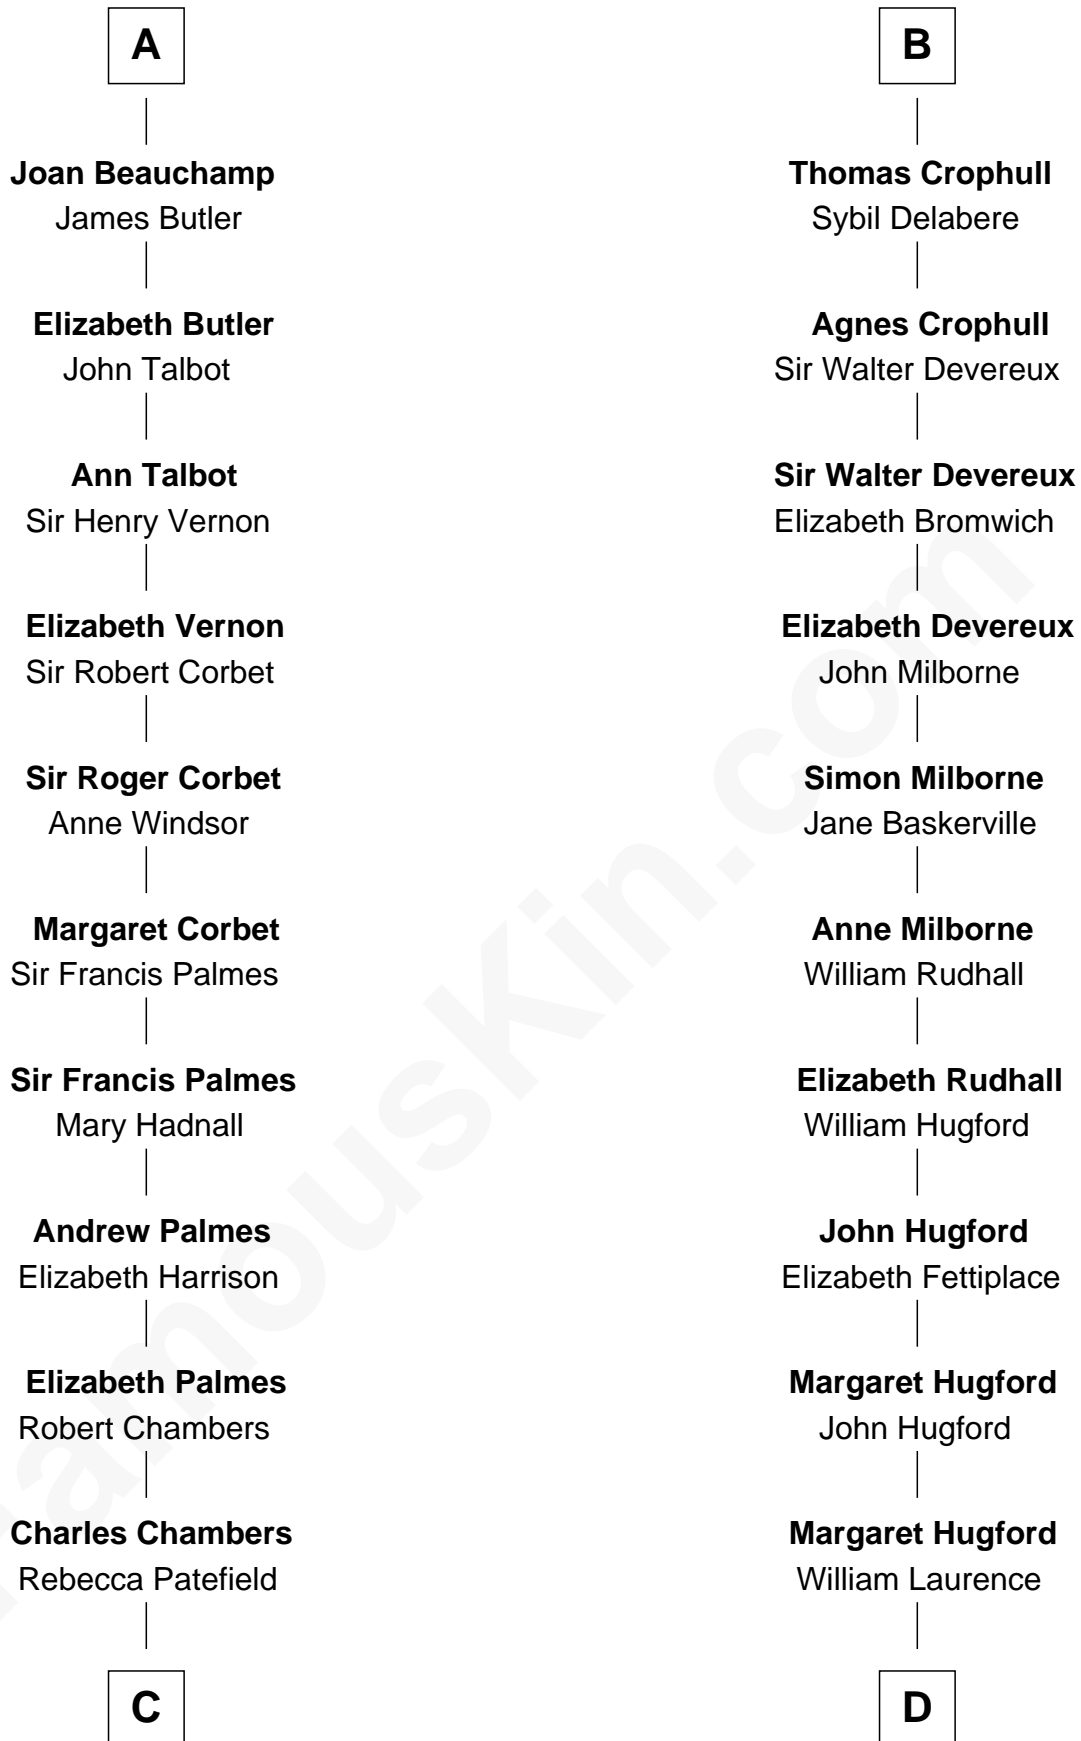

**FamousKin.com**  
**Relationship Chart of**  
**James Russell Lowell**  
*American "Fireside" Poet*

**21st cousin of**  
**Button Gwinnett**  
*Signer of the Declaration of Independence*

**C**

**Rebecca Chambers**

Daniel Russell

**James Russell**

Katharine Graves

**Rebecca Russell**

John Lowell

**Rev. Charles Lowell**

Harriet Brackett Spence

**James Russell Lowell**