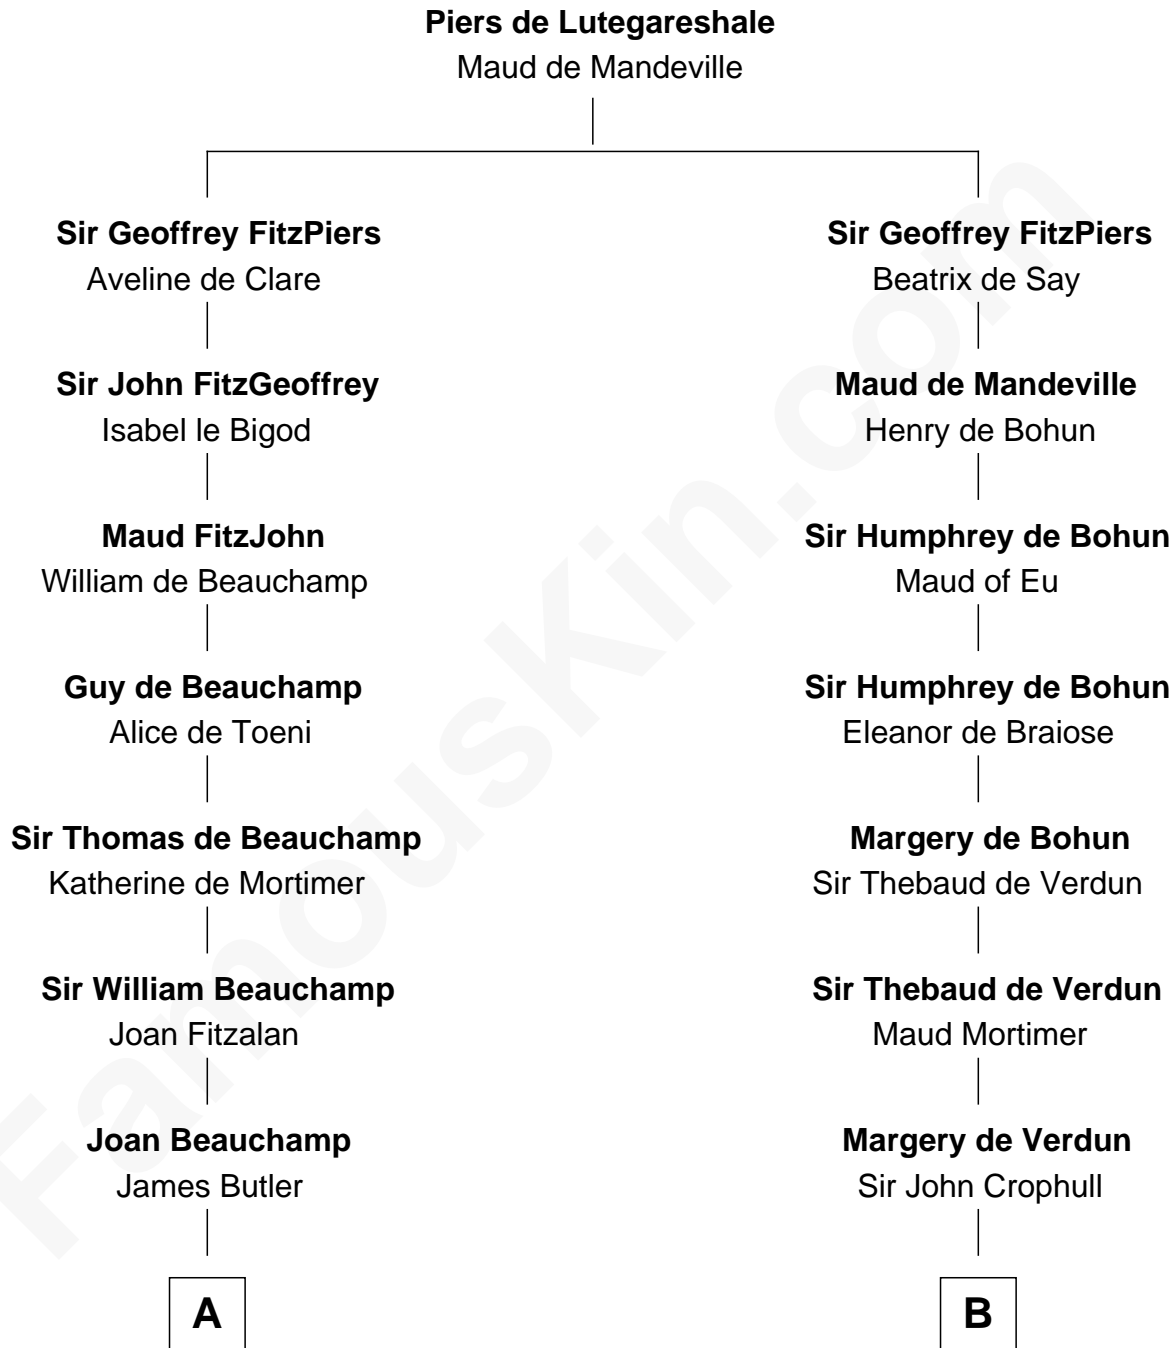

FamousKin.com
Relationship Chart of
James Russell Lowell
American "Fireside" Poet

20th cousin 1 time removed of

Button Gwinnett
Signer of the Declaration of Independence

C

James Russell
Katharine Graves

Rebecca Russell
John Lowell

Button Gwinnett
Signer of Declaration of Independence