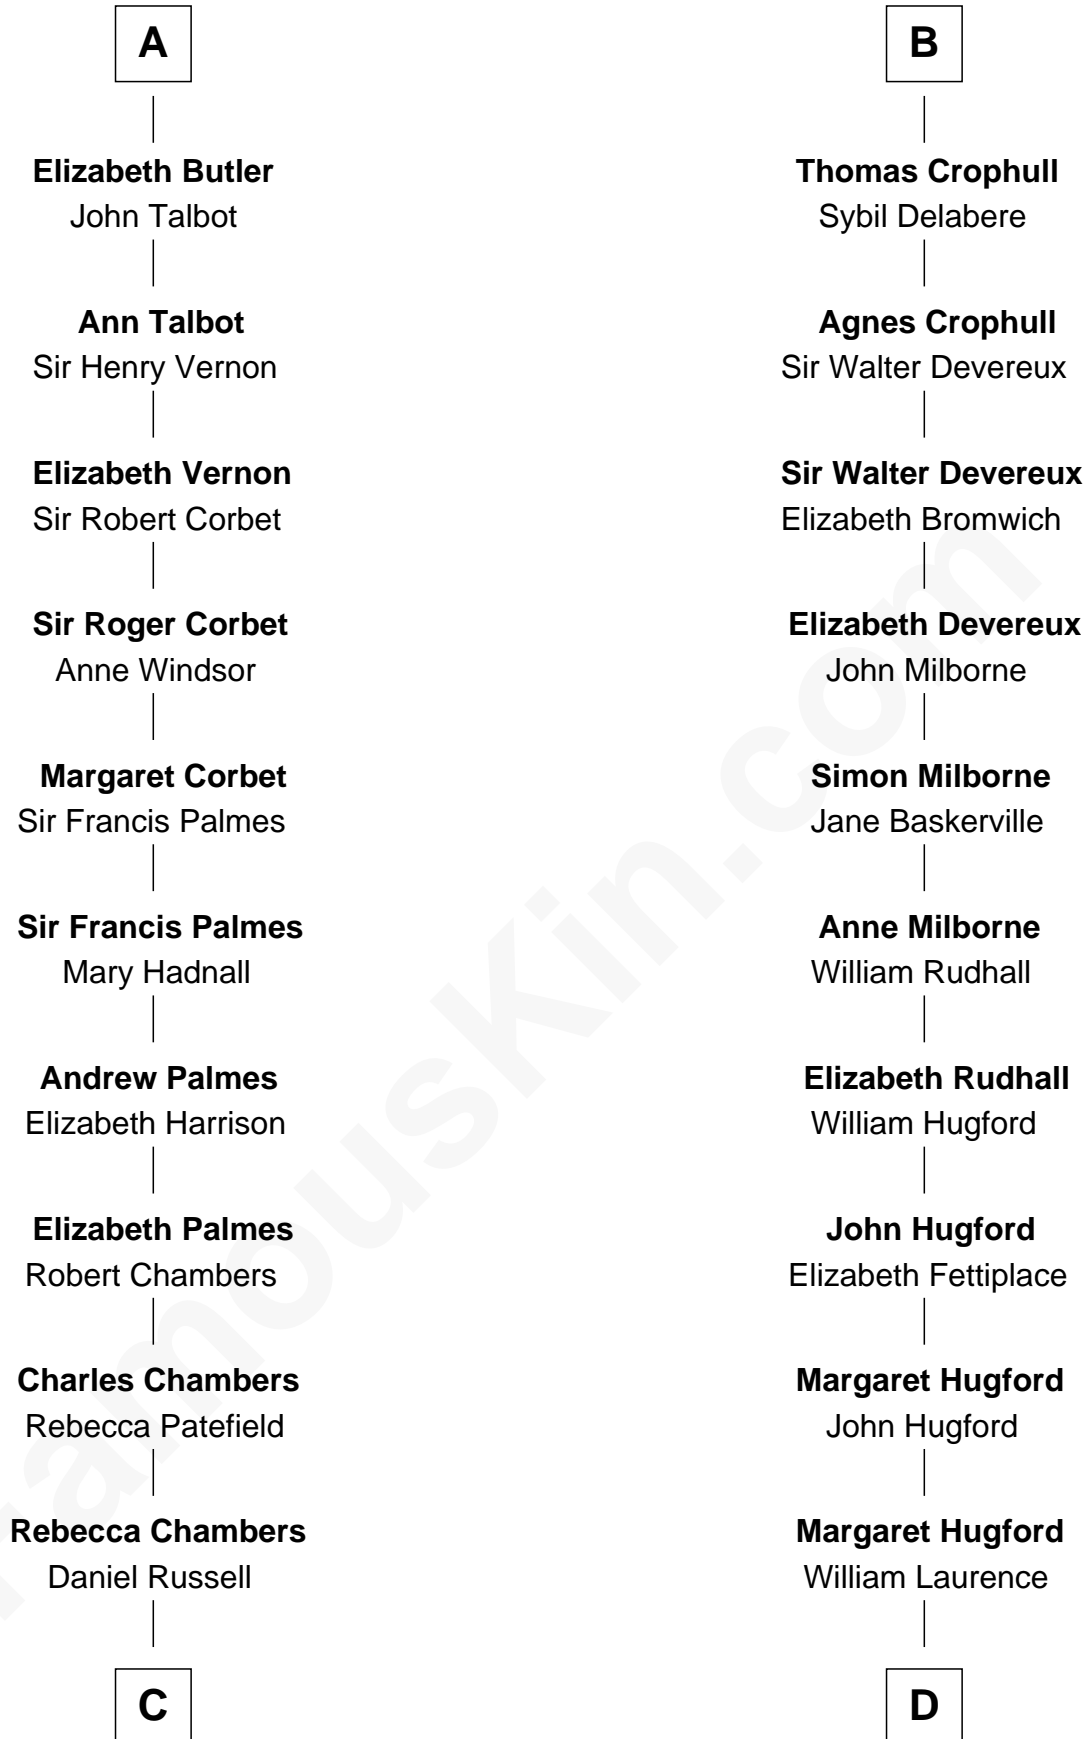

FamousKin.com
Relationship Chart of
James Russell Lowell
American "Fireside" Poet

20th cousin 1 time removed of

Button Gwinnett
Signer of the Declaration of Independence

C

James Russell
Katharine Graves

Rebecca Russell
John Lowell

Button Gwinnett
Signer of Declaration of Independence