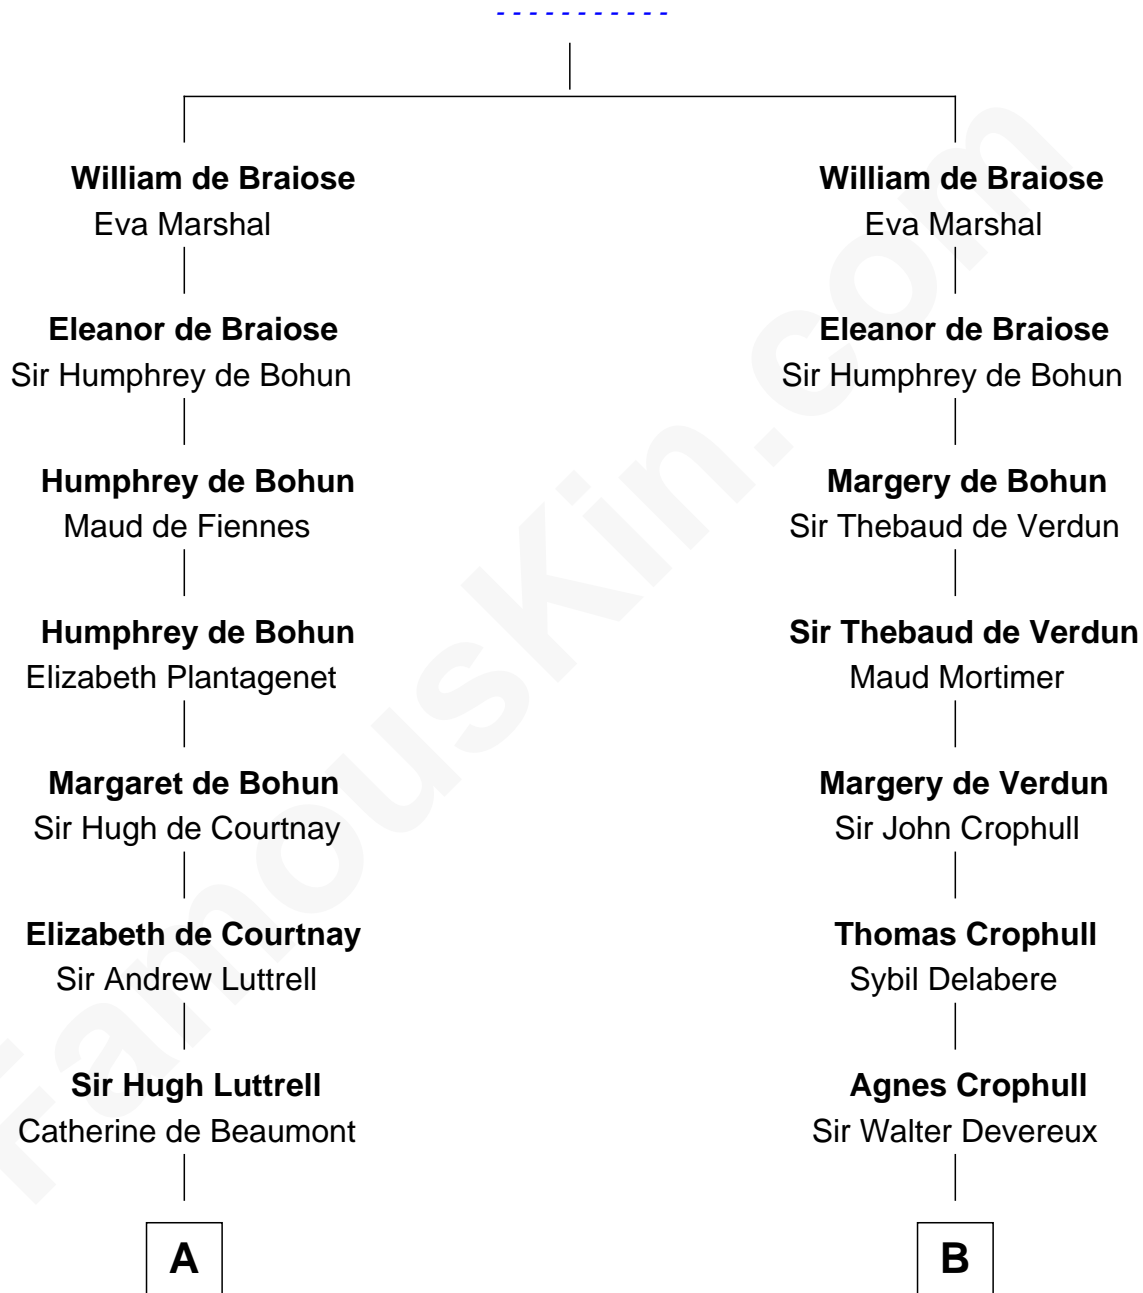

**FamousKin.com**  
**Relationship Chart of**  
**James Russell Lowell**  
*American "Fireside" Poet*

19th cousin 1 time removed of

**Button Gwinnett**  
*Signer of the Declaration of Independence*

**Reginald de Braiose**

**C**

**Rev. John Lowell**

Sarah Champney

**John Lowell**

Rebecca Russell

**Rev. Charles Lowell**

Harriet Brackett Spence

**James Russell Lowell**