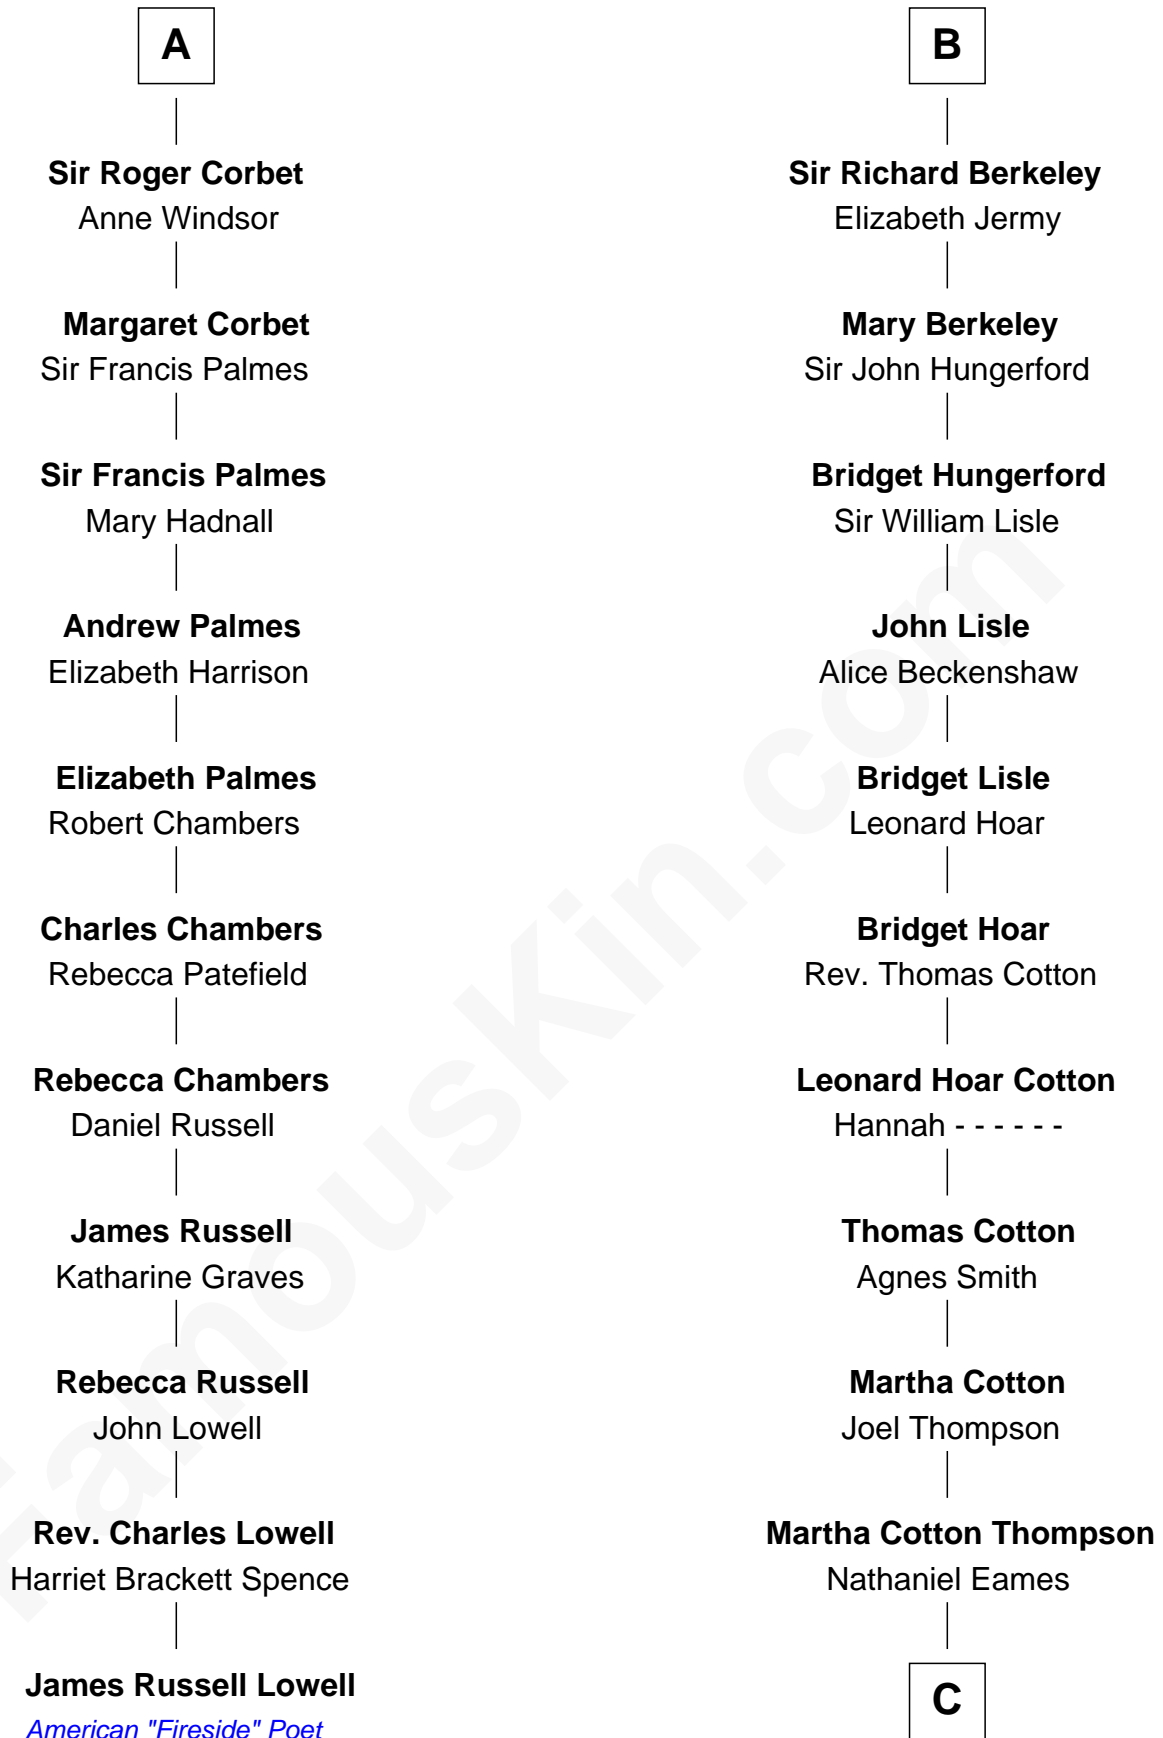

FamousKin.com
Relationship Chart of
James Russell Lowell
American "Fireside" Poet

17th cousin 2 times removed of

Clare Eames
Silent Movie Actress

C

|
Ithamer Bellows Eames

Emma Hayden

|
Harold Hayden Eames

Clare Hamilton