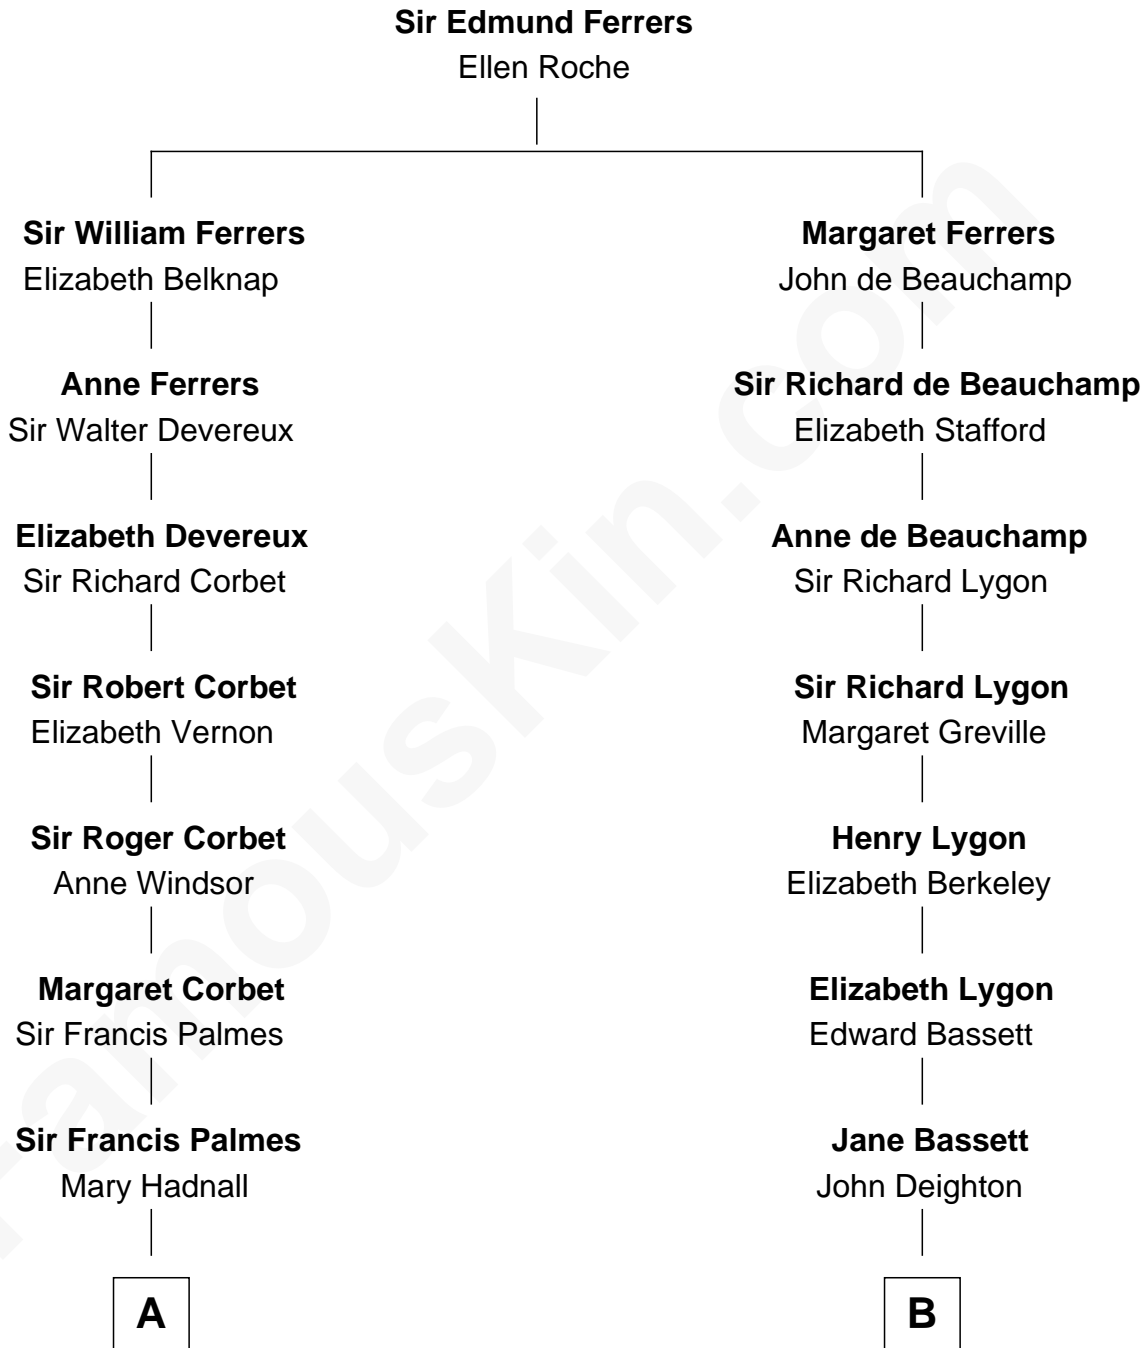

# FamousKin.com Relationship Chart of

**James Russell Lowell**

*American "Fireside" Poet*

14th cousin 5 times removed of

**Michael Lookinland**

*TV Actor*

**C**

**Orrin Paul Lookinland**

Madeline Tait

**Paul Russell Lookinland**

Karen Ruth McKinney

**Michael Lookinland**

*TV Actor*

FamousKin.com