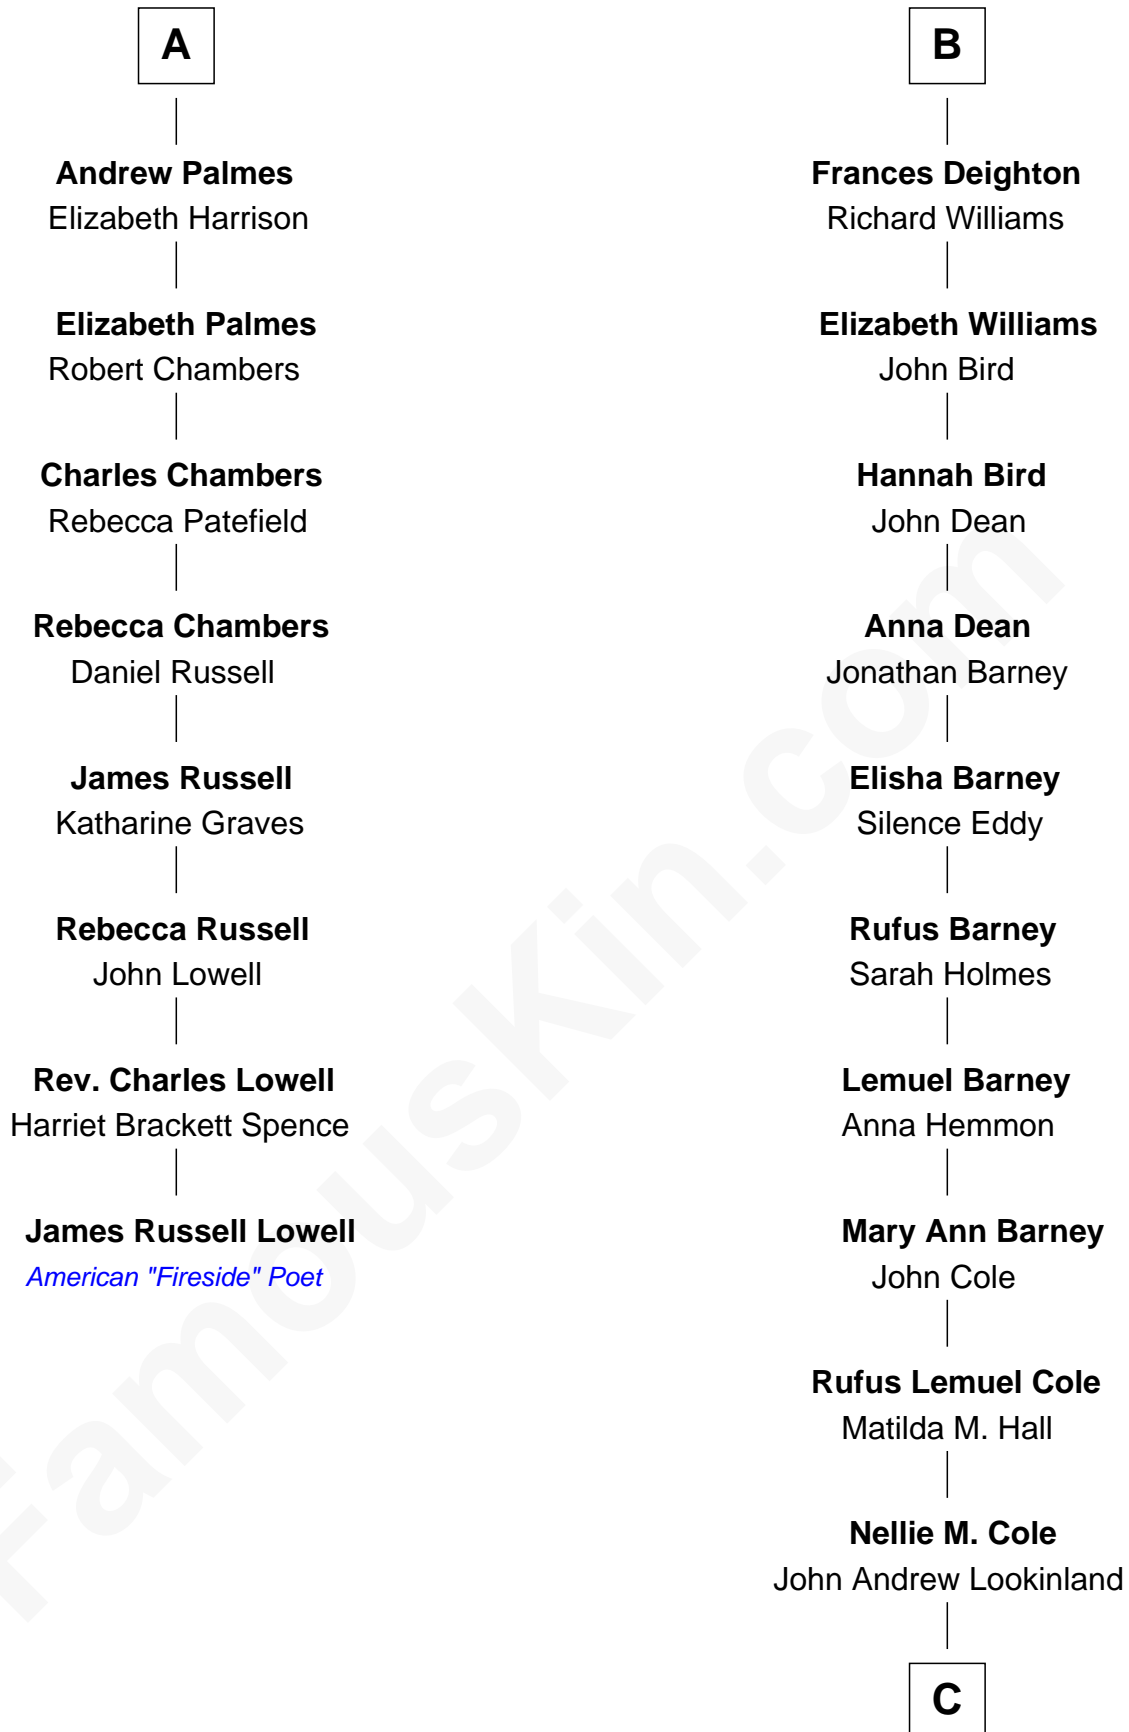

# FamousKin.com Relationship Chart of

**James Russell Lowell**

*American "Fireside" Poet*

14th cousin 5 times removed of

**Michael Lookinland**

*TV Actor*

**C**

**Orrin Paul Lookinland**

Madeline Tait

**Paul Russell Lookinland**

Karen Ruth McKinney

**Michael Lookinland**

*TV Actor*

FamousKin.com