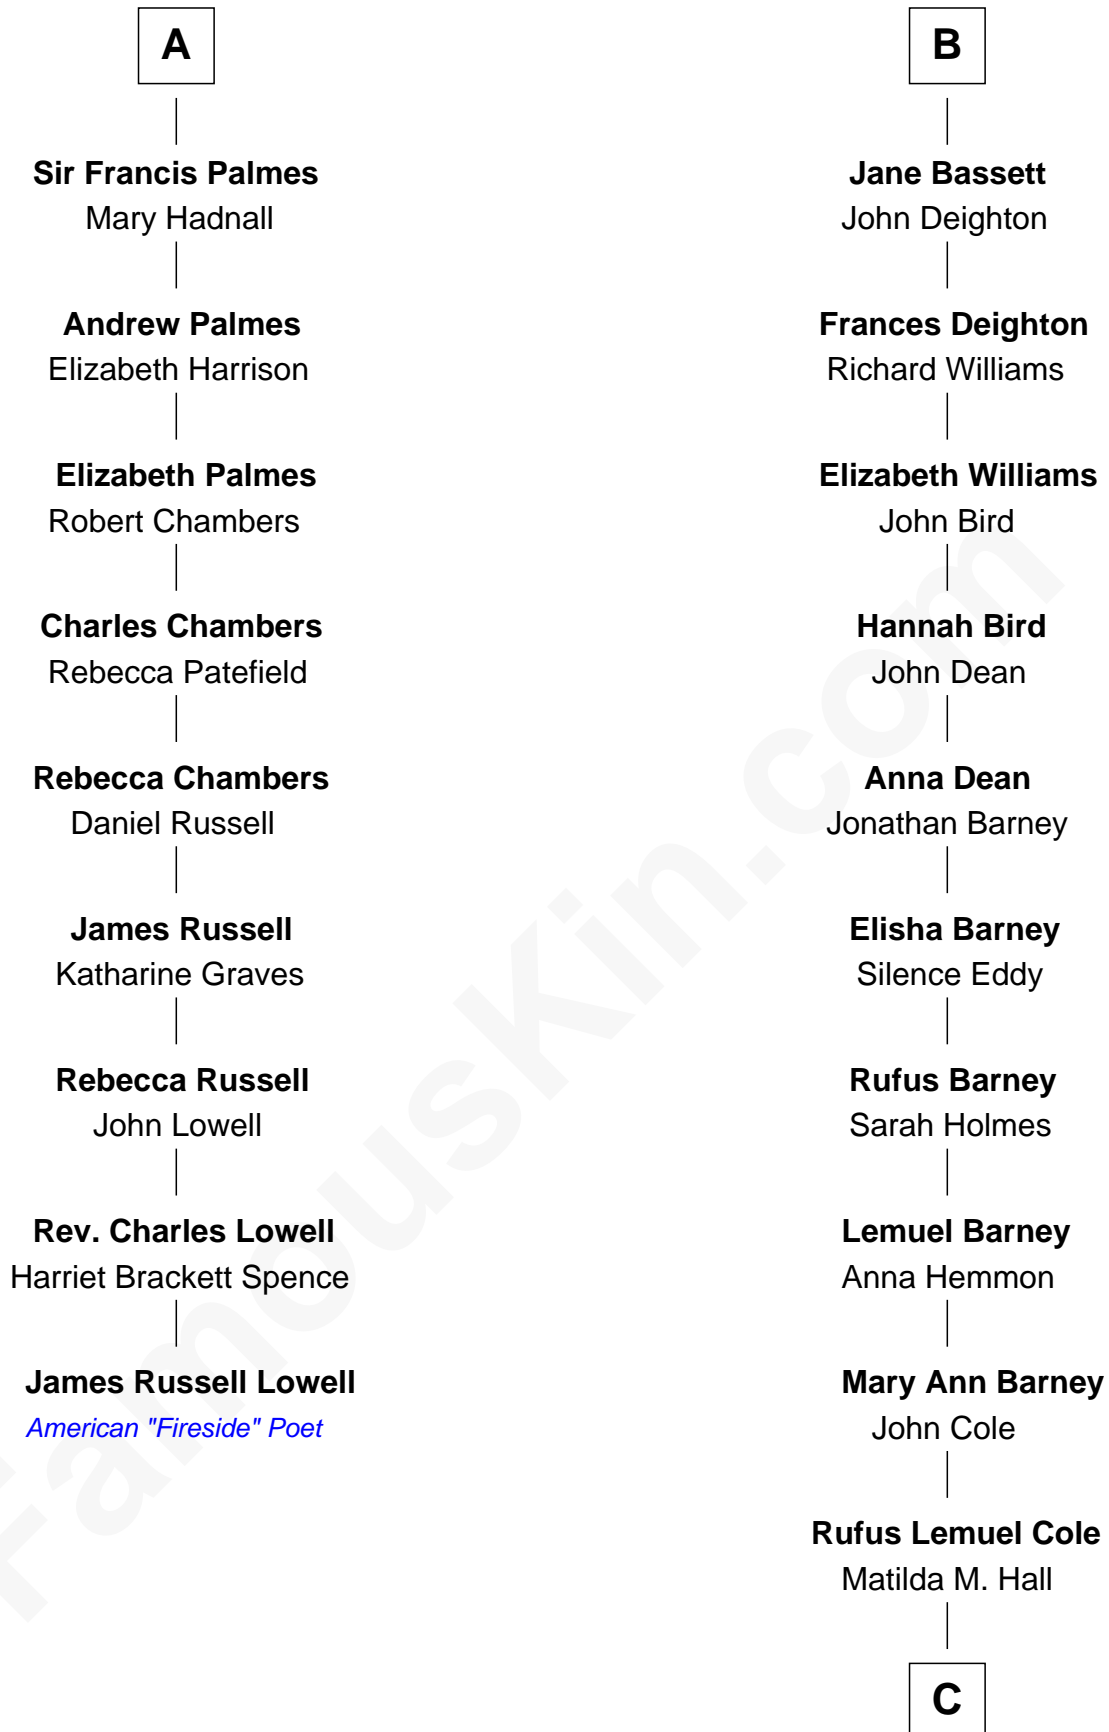

FamousKin.com

Relationship Chart of

James Russell Lowell

American "Fireside" Poet

15th cousin 5 times removed of

Michael Lookinland
TV Actor

Sir Richard Fitzalan
Elizabeth de Bohun

C