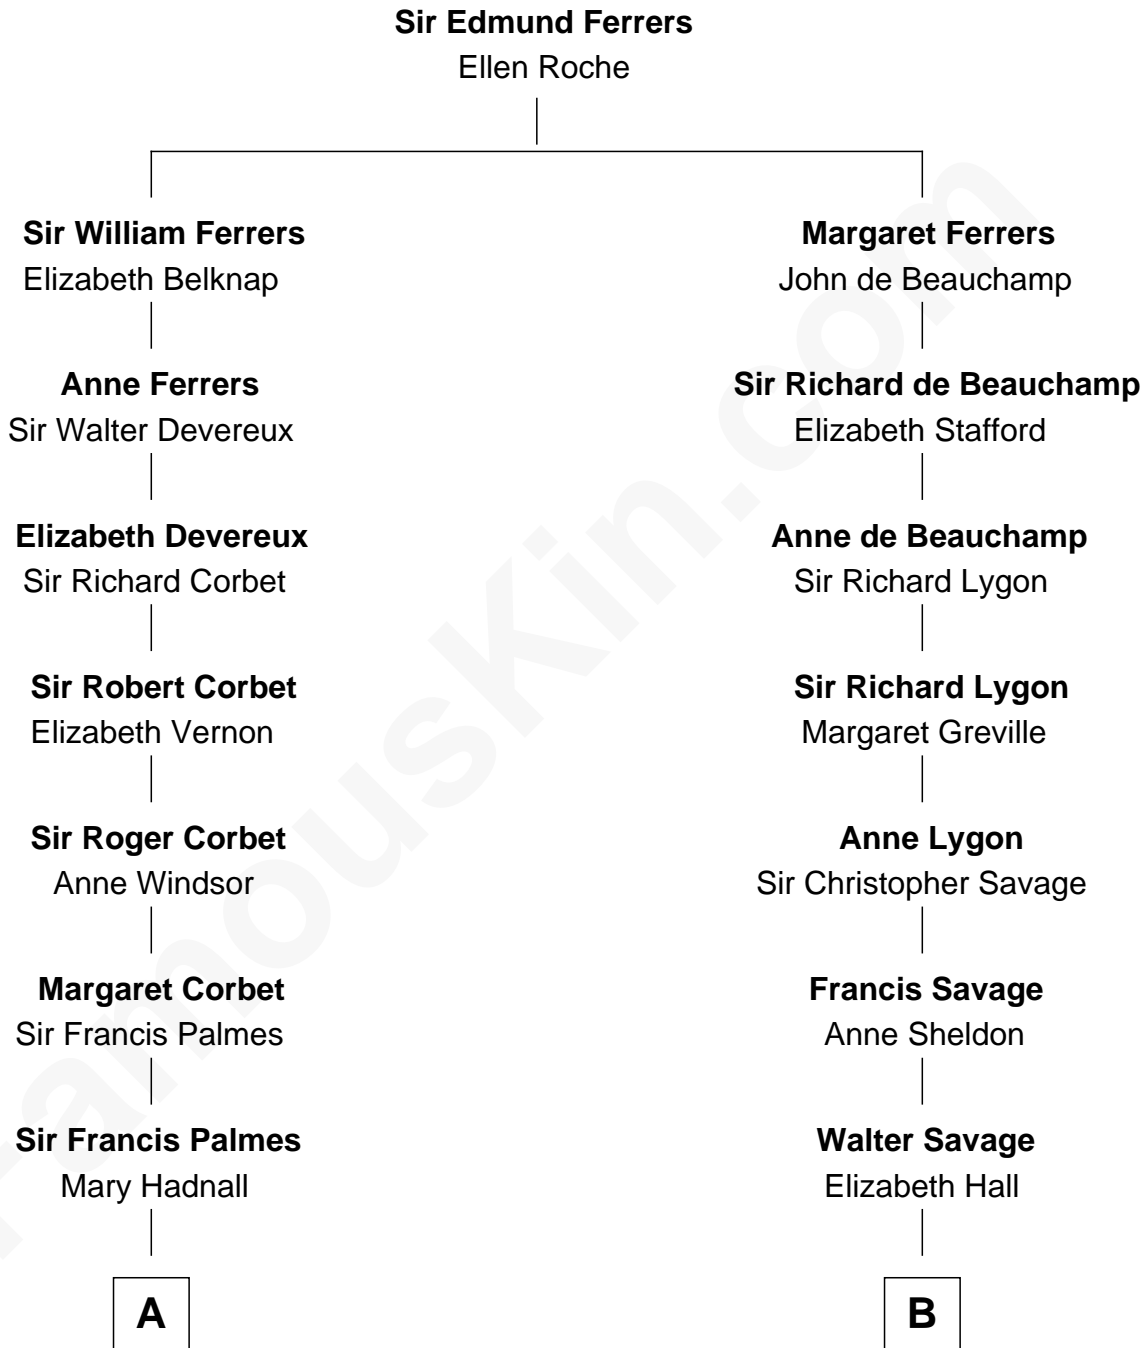

## Relationship Chart of

### James Russell Lowell

American "Fireside" Poet

14th cousin 5 times removed of

**Parker Stevenson**  
TV and Movie Actor

**C**

Philip Price

Sarah Meade Harrison

Sarah Meade Price