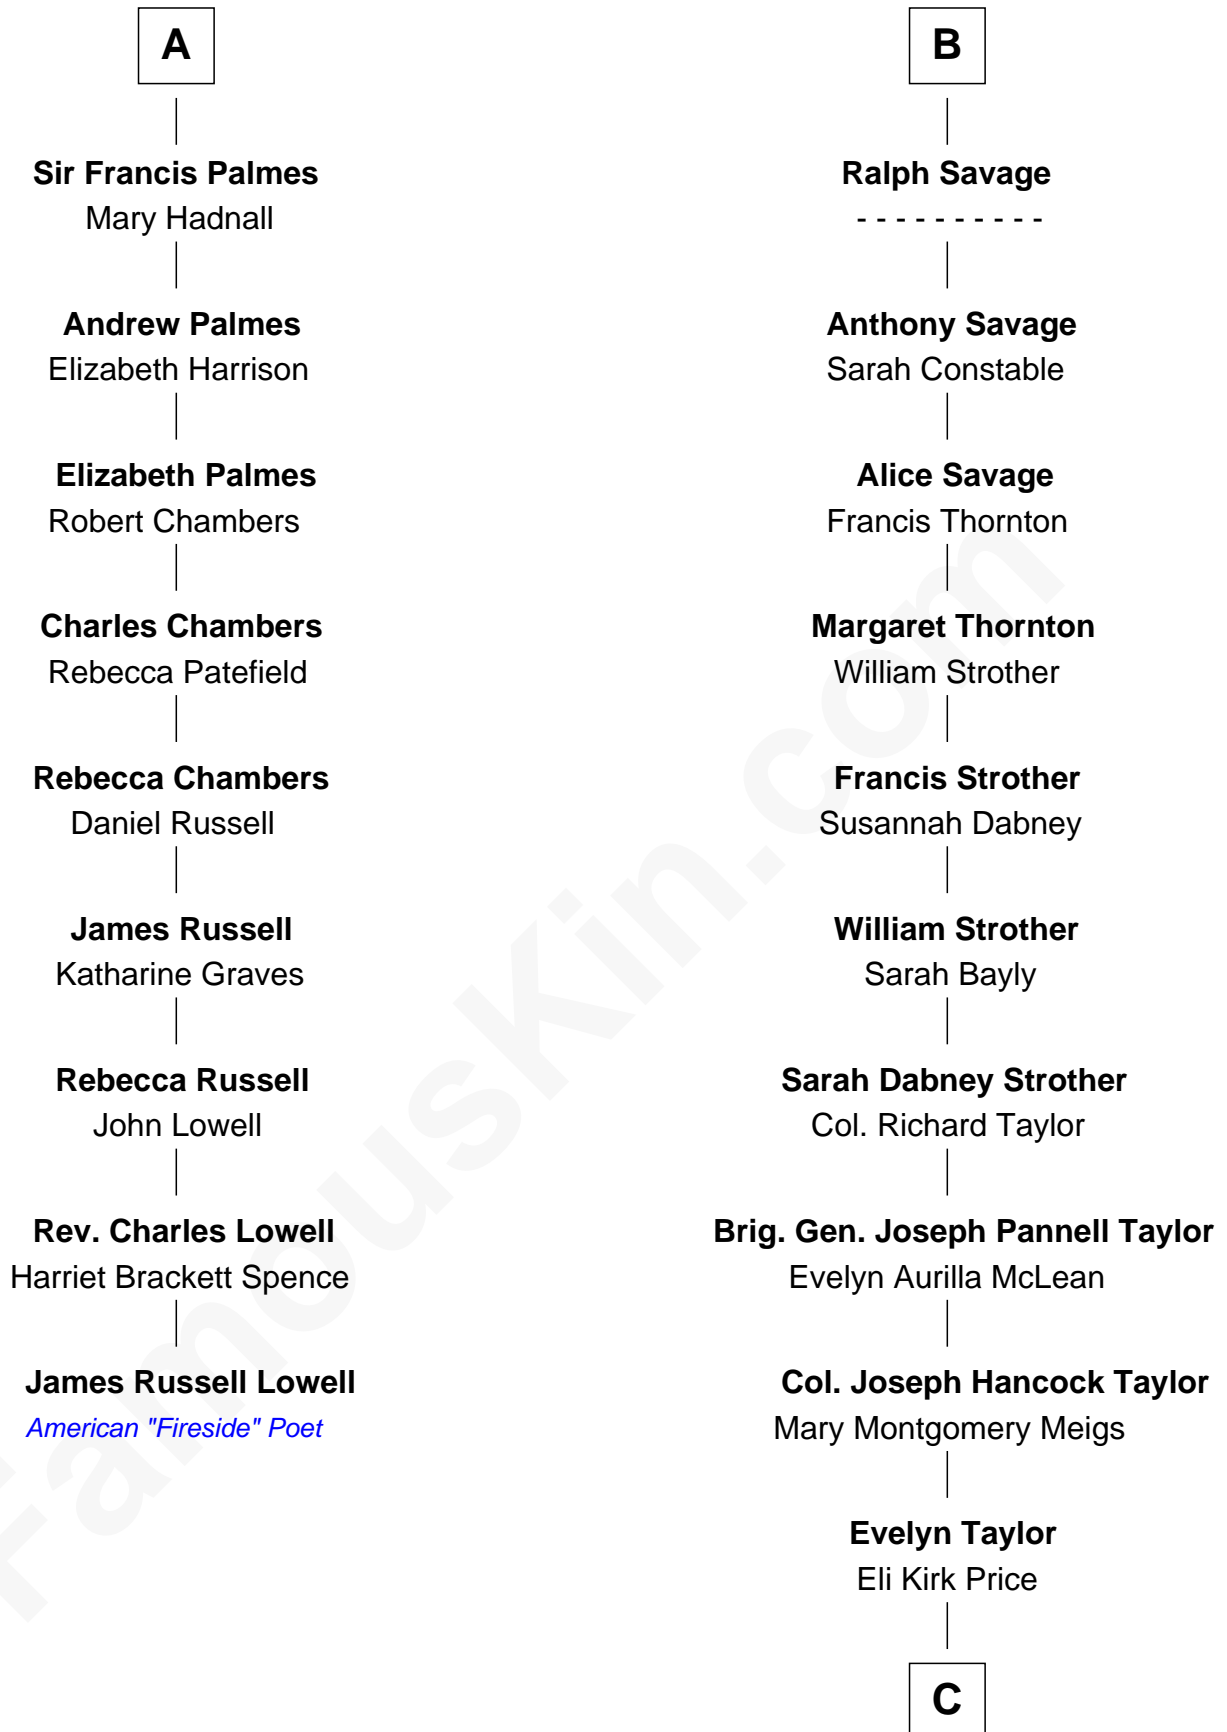

## Relationship Chart of

### James Russell Lowell

American "Fireside" Poet

15th cousin 4 times removed of

**Parker Stevenson**  
TV and Movie Actor

**Sir Richard Fitzalan**  
Elizabeth de Bohun

**C**

Philip Price

Sarah Meade Harrison