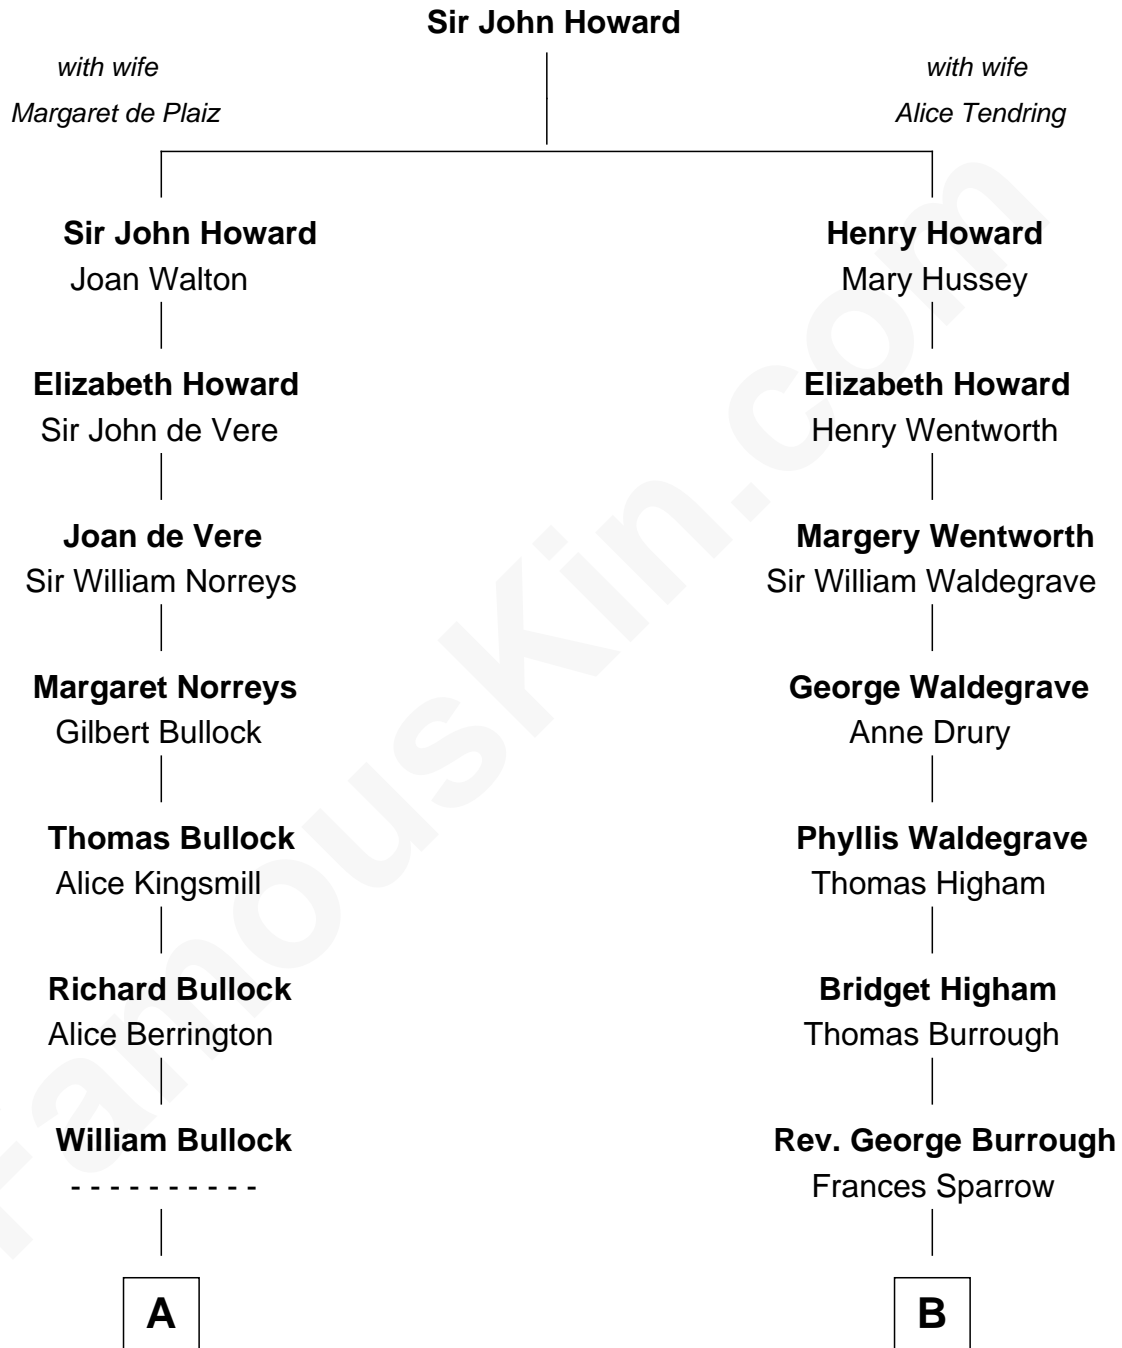

FamousKin.com
Relationship Chart of
James Russell Lowell
American "Fireside" Poet

14th cousin 3 times removed of

Bob Moore
Co-Founder, Bob's Red Mill

A

Elizabeth Bullock
Augustine Clement

Elizabeth Clement
William Sumner

Clinton Morris Learnard
Gertrude Maud Yost

Doris Dell Learnard
Kenneth Earl Moore

Bob Moore

Co-Founder, Bob's Red Mill