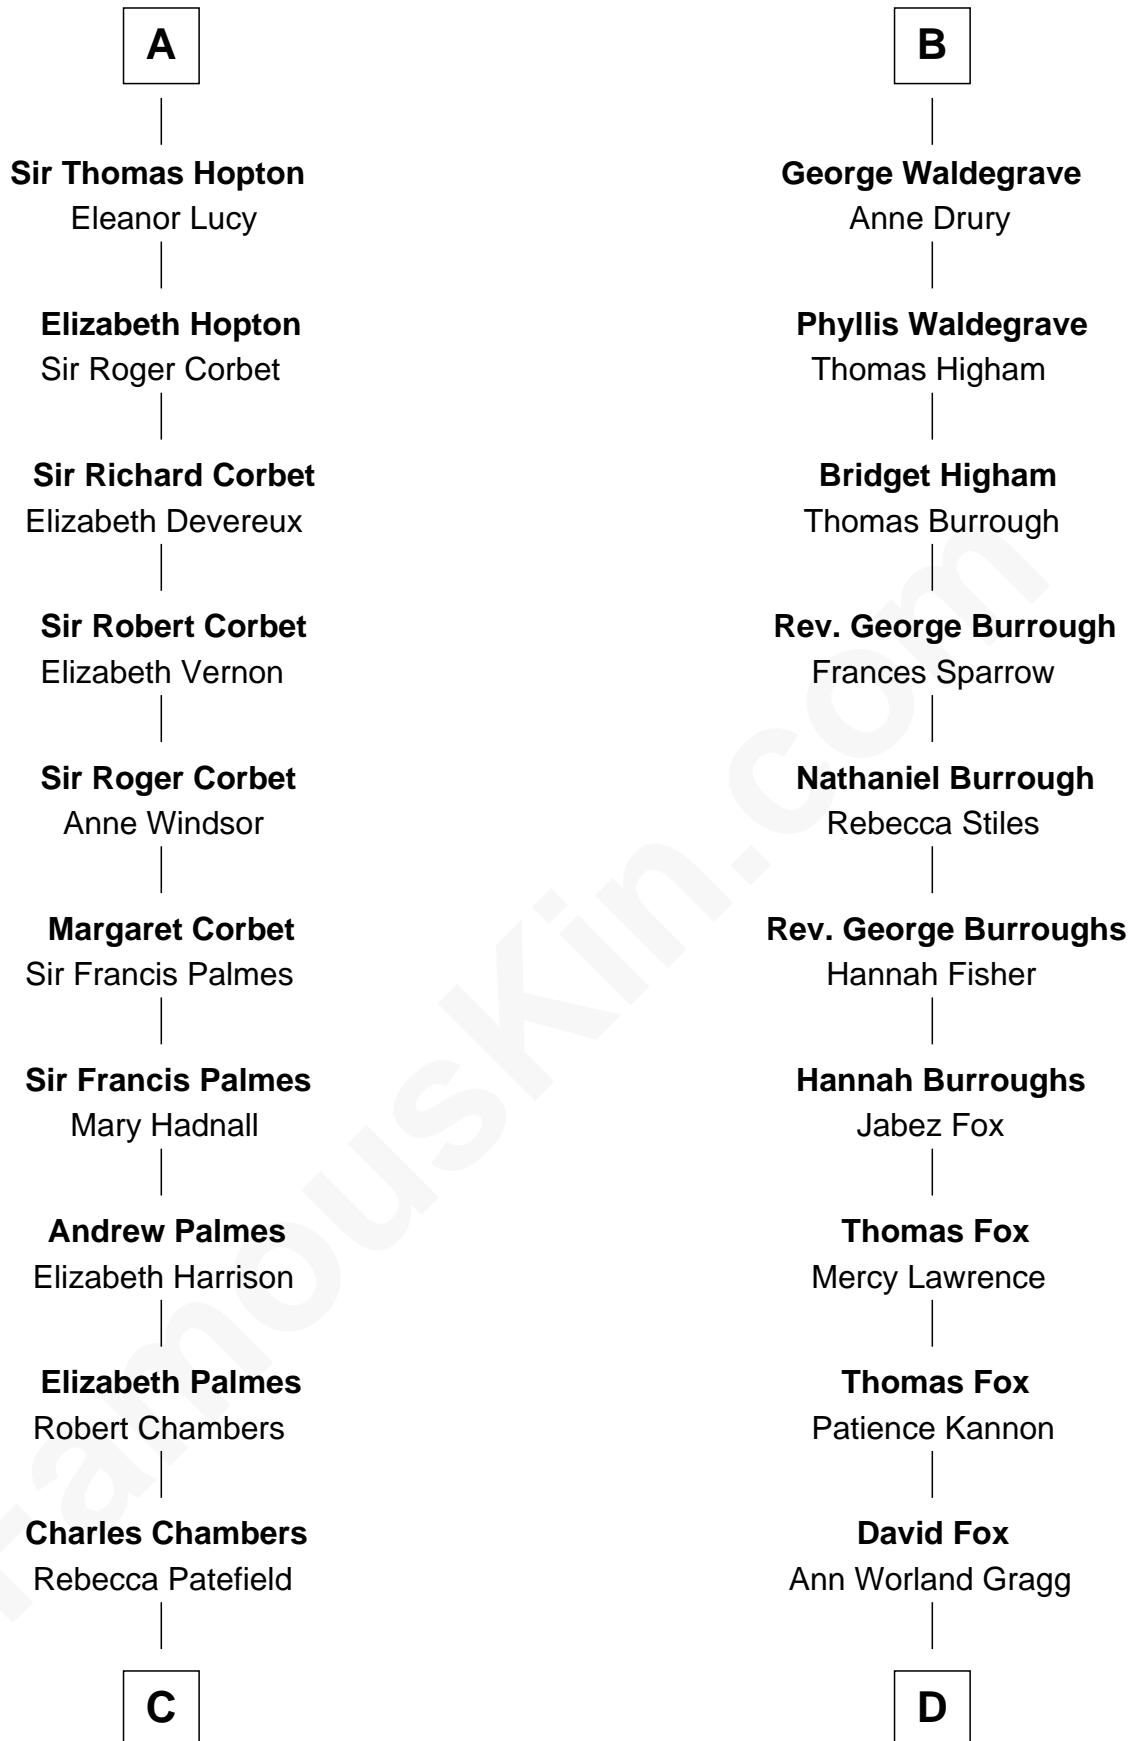

FamousKin.com Relationship Chart of

James Russell Lowell

American "Fireside" Poet

21st cousin of

Bob Moore

Co-Founder, Bob's Red Mill

C

Rebecca Chambers

Daniel Russell

James Russell

Katharine Graves

Rebecca Russell

John Lowell

Rev. Charles Lowell

Harriet Brackett Spence

James Russell Lowell

Doris Dell Learnard

Kenneth Earl Moore

Bob Moore

Co-Founder, Bob's Red Mill