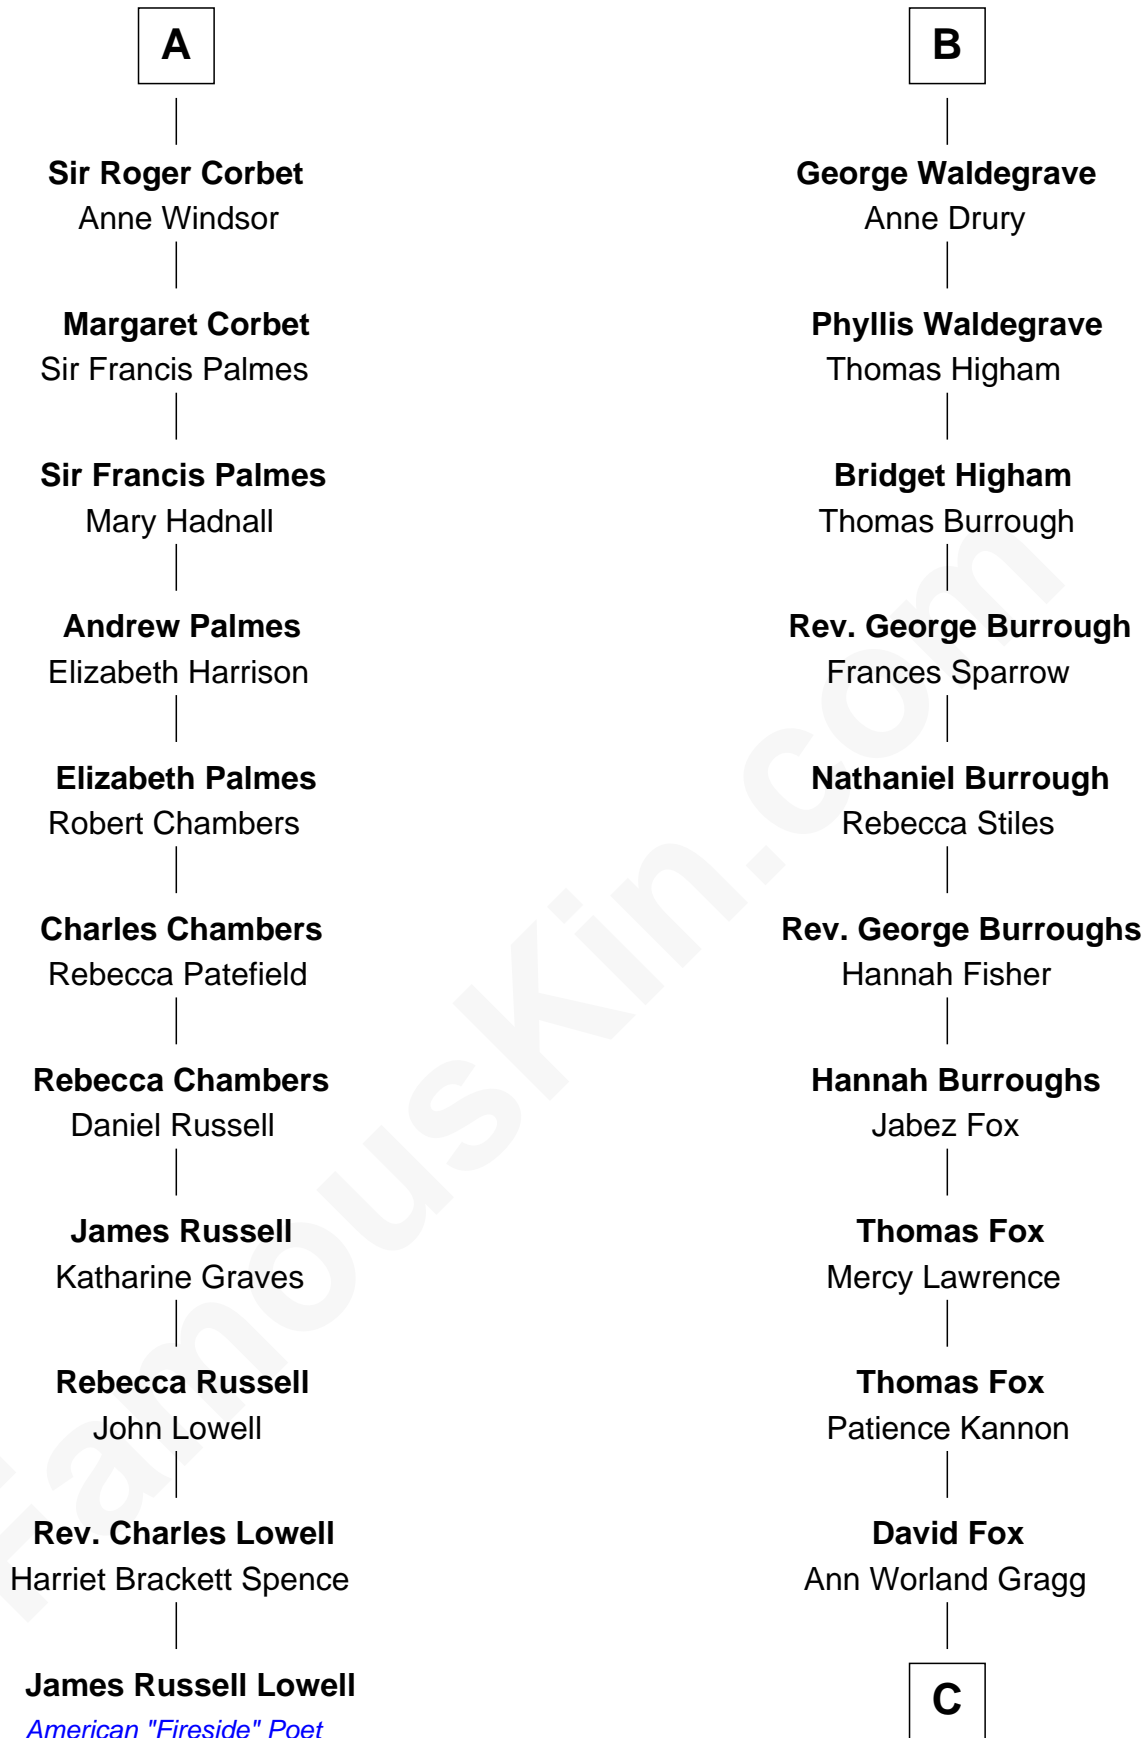

FamousKin.com
Relationship Chart of
James Russell Lowell
American "Fireside" Poet

17th cousin 4 times removed of

Bob Moore
Co-Founder, Bob's Red Mill

C

Morris Fox

Sarah A. Smith

Violette Fox

Daniel Francis Learnard

Clinton Morris Learnard

Gertrude Maud Yost

Doris Dell Learnard

Kenneth Earl Moore

Bob Moore

Co-Founder, Bob's Red Mill