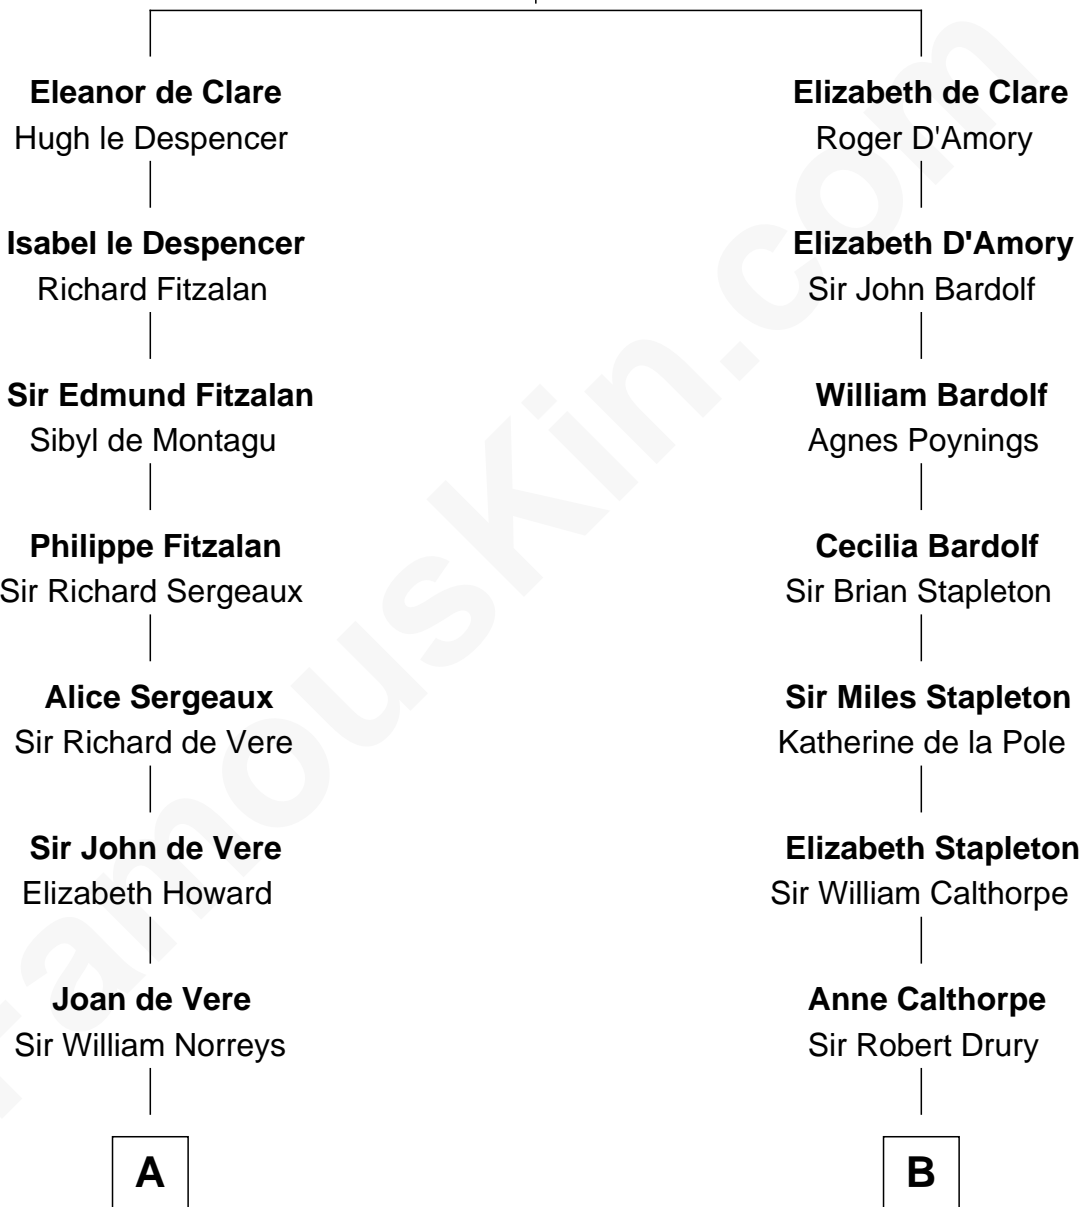

**FamousKin.com**  
**Relationship Chart of**  
**James Russell Lowell**  
*American "Fireside" Poet*

18th cousin 3 times removed of

**Bob Moore**  
*Co-Founder, Bob's Red Mill*

**Sir Gilbert de Clare**  
 Joan of Acre

**C**

**Rev. Charles Lowell**  
Harriet Brackett Spence

**James Russell Lowell**  
*American "Fireside" Poet*

**D**

**Morris Fox**  
Sarah A. Smith

**Violette Fox**  
Daniel Francis Learnard

**Clinton Morris Learnard**  
Gertrude Maud Yost

**Doris Dell Learnard**  
Kenneth Earl Moore

**Bob Moore**  
*Co-Founder, Bob's Red Mill*