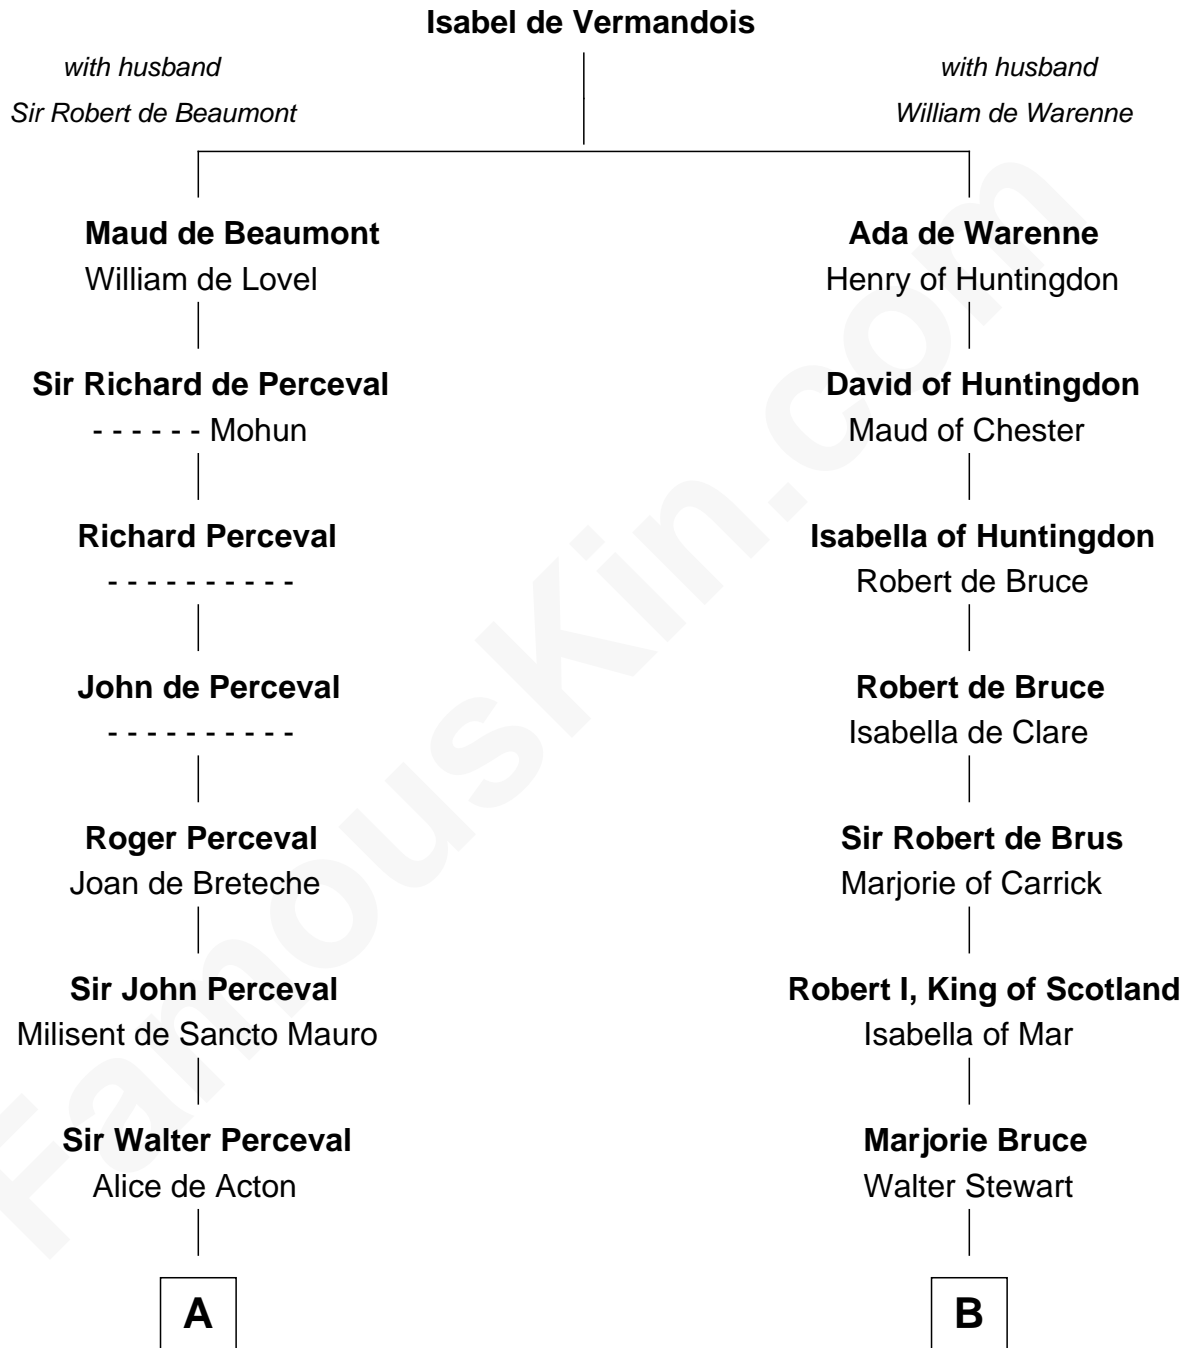

FamousKin.com Relationship Chart of

James Russell Lowell

American "Fireside" Poet

21st cousin of

General Hugh Mercer

American Revolution

C

Ebenezer Lowell