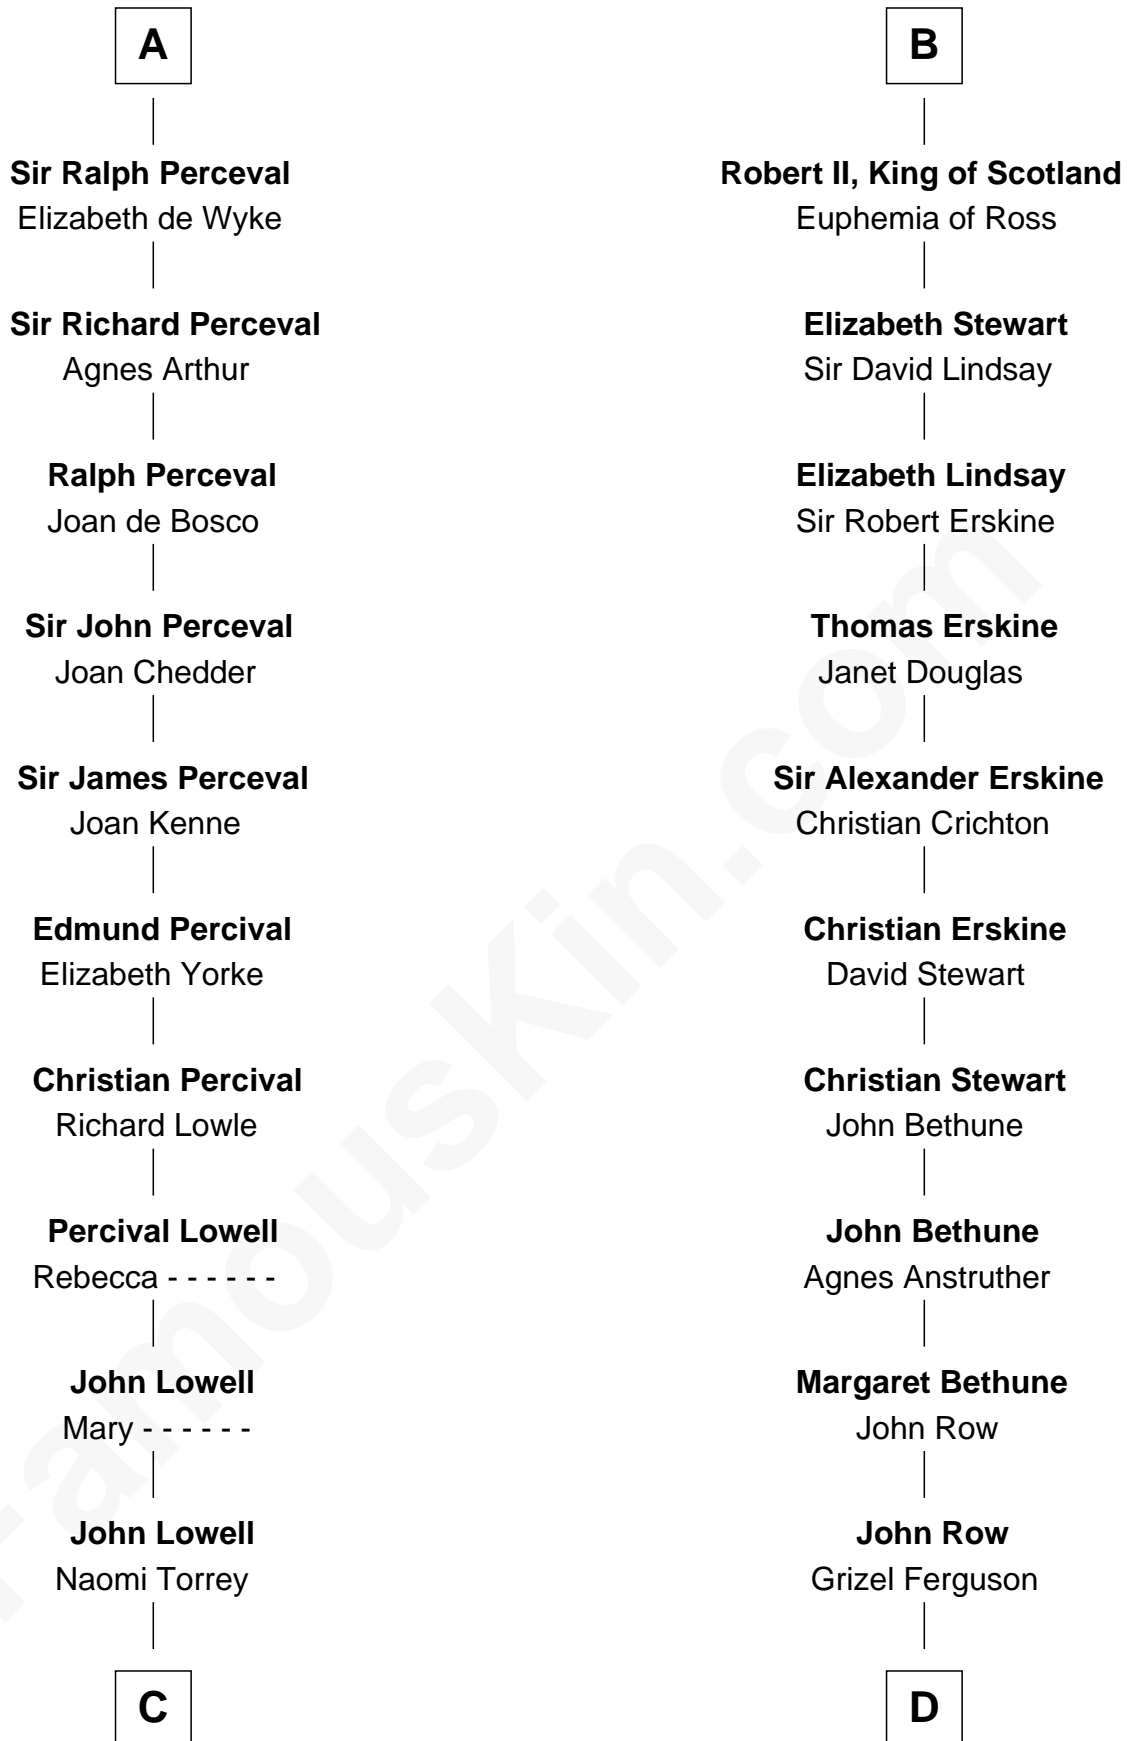

FamousKin.com Relationship Chart of

James Russell Lowell

American "Fireside" Poet

21st cousin of

General Hugh Mercer

American Revolution

C

Ebenezer Lowell