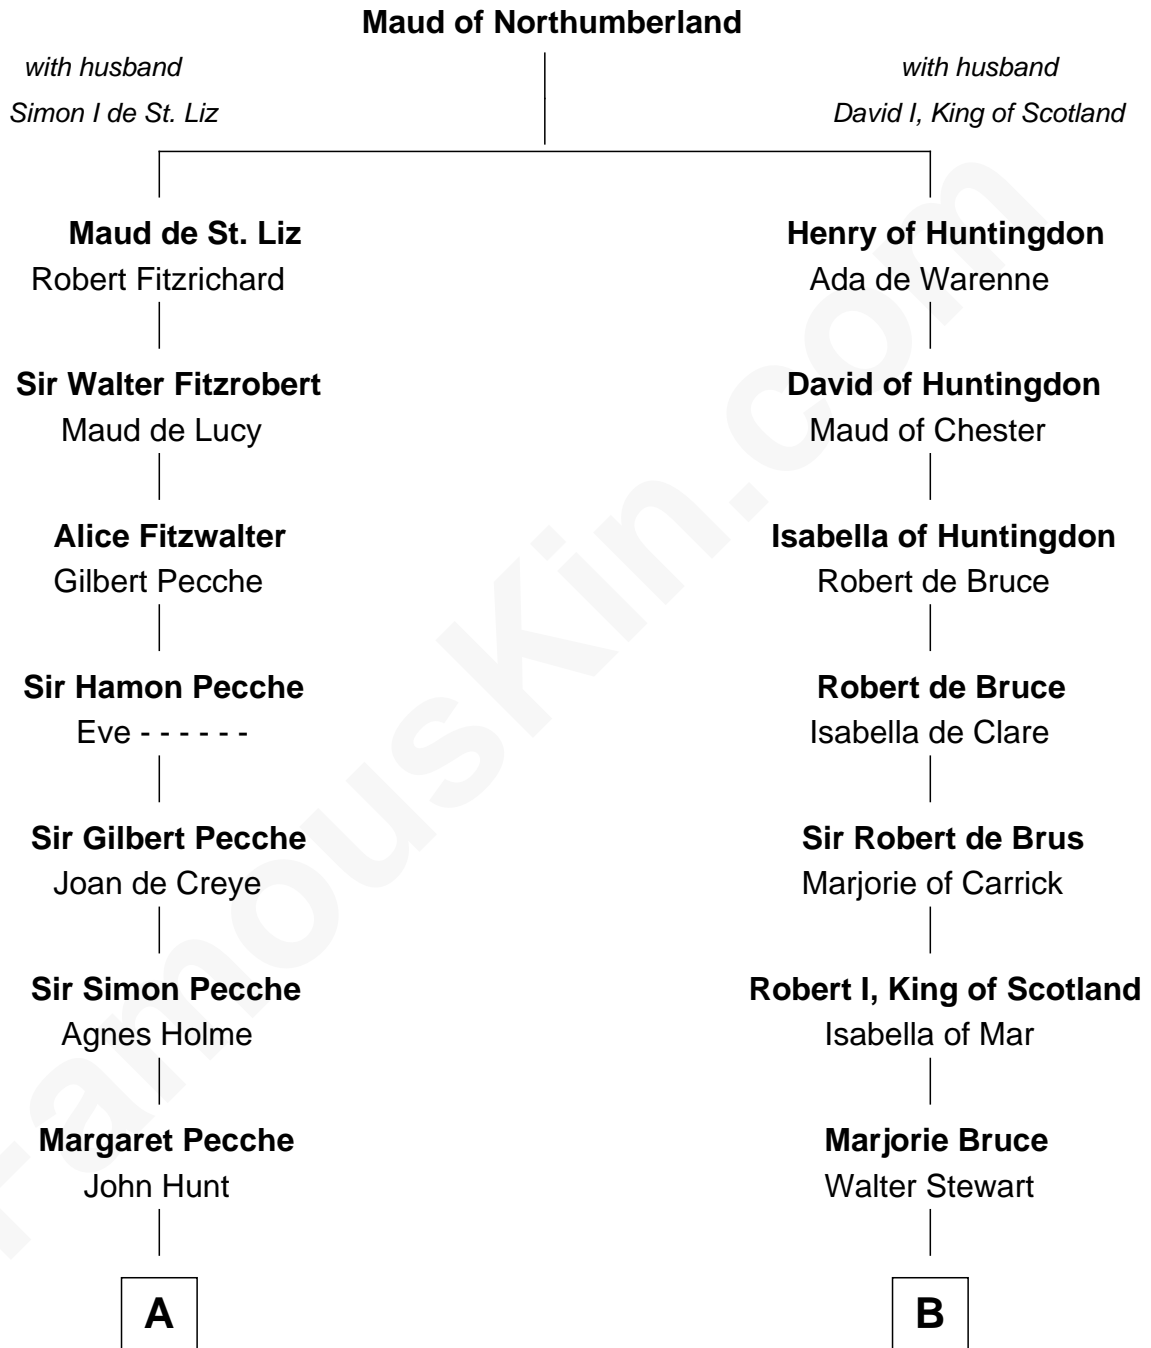

FamousKin.com Relationship Chart of

James Russell Lowell

American "Fireside" Poet

21st cousin of

General Hugh Mercer

American Revolution

C

William Whipple