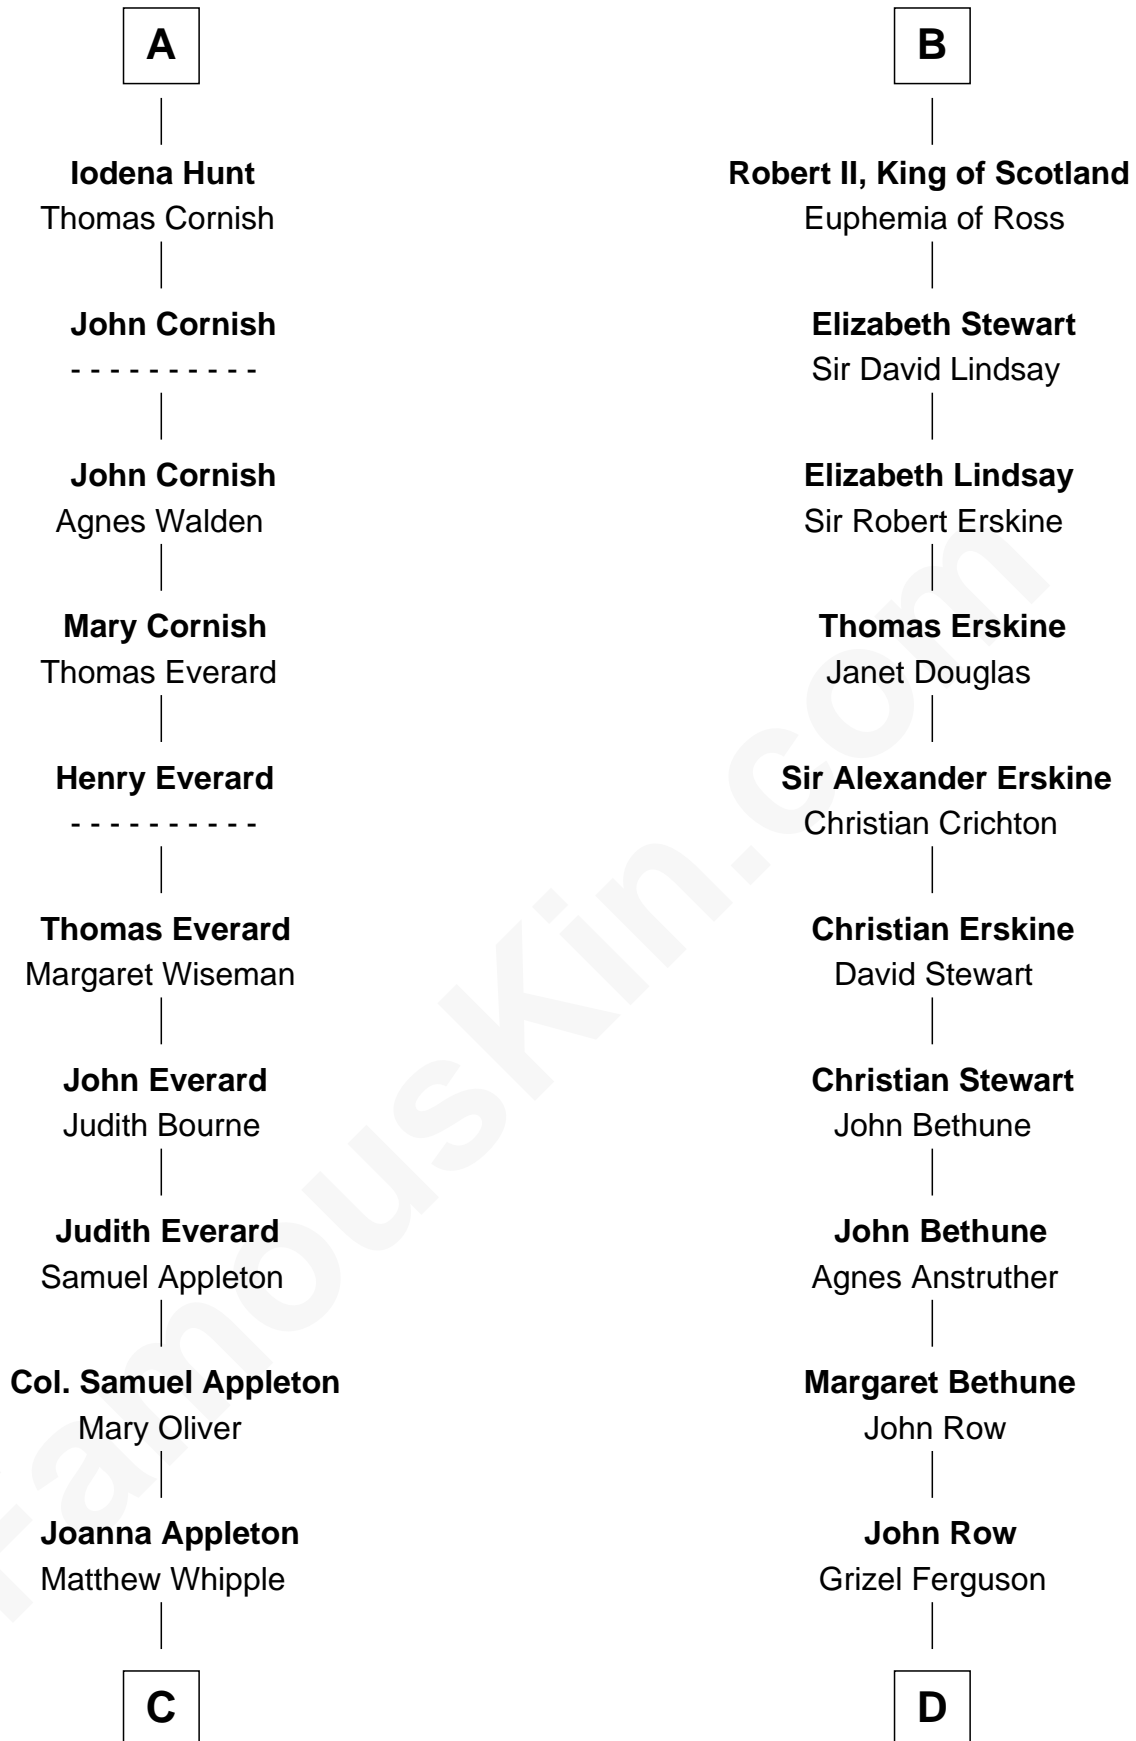

FamousKin.com Relationship Chart of

James Russell Lowell

American "Fireside" Poet

21st cousin of

General Hugh Mercer

American Revolution

C

William Whipple