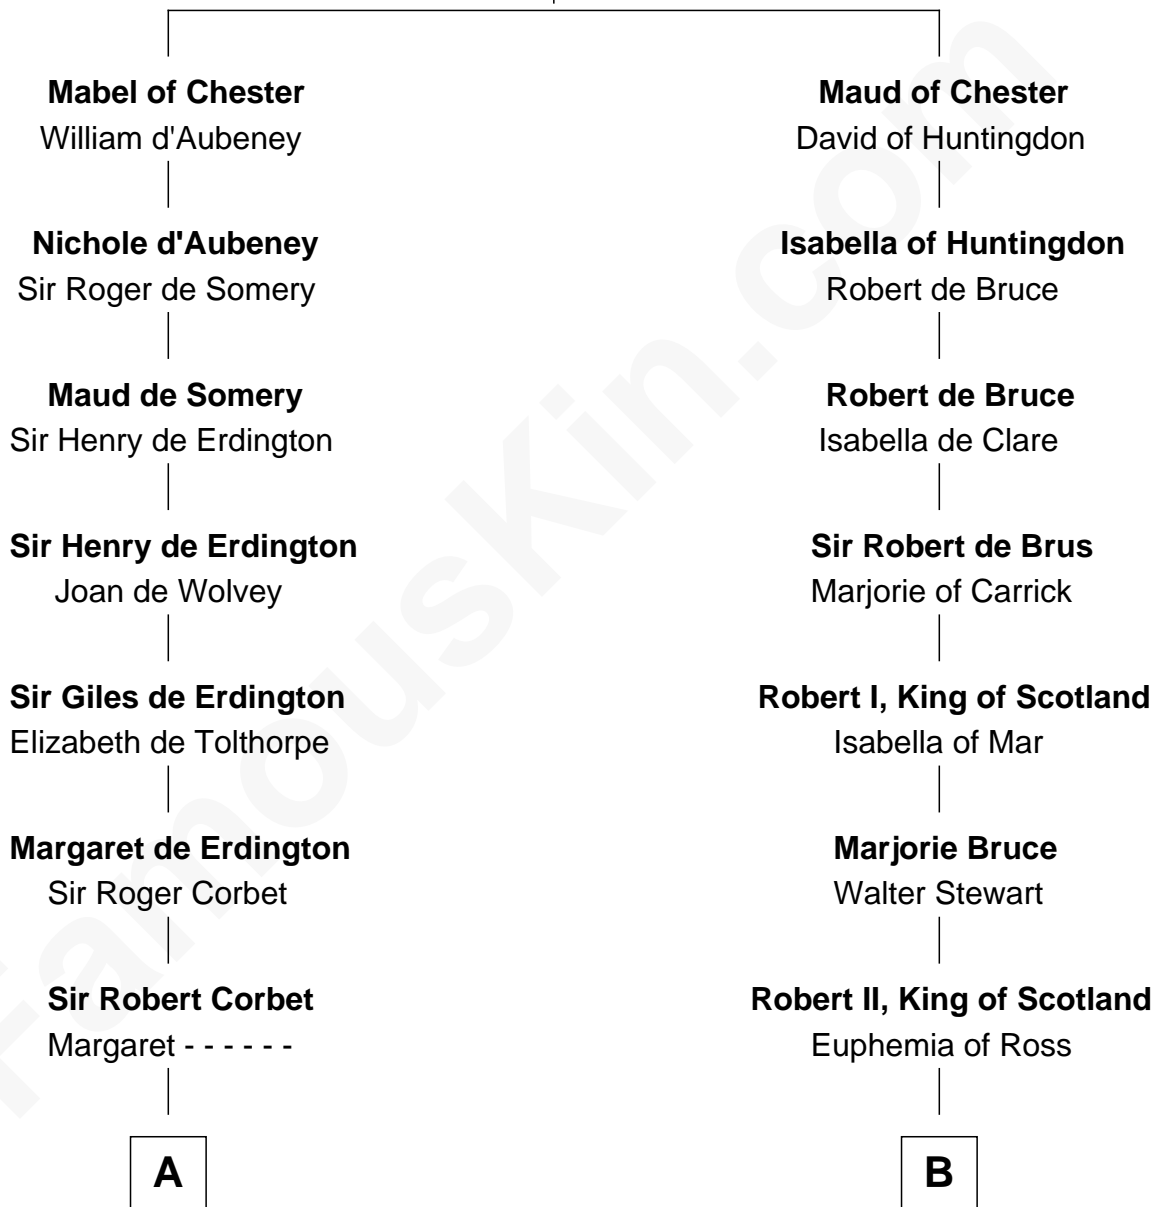

FamousKin.com Relationship Chart of

James Russell Lowell

American "Fireside" Poet

20th cousin of

General Hugh Mercer

American Revolution

Hugh de Kevelioc
Bertrade de Montfort

C