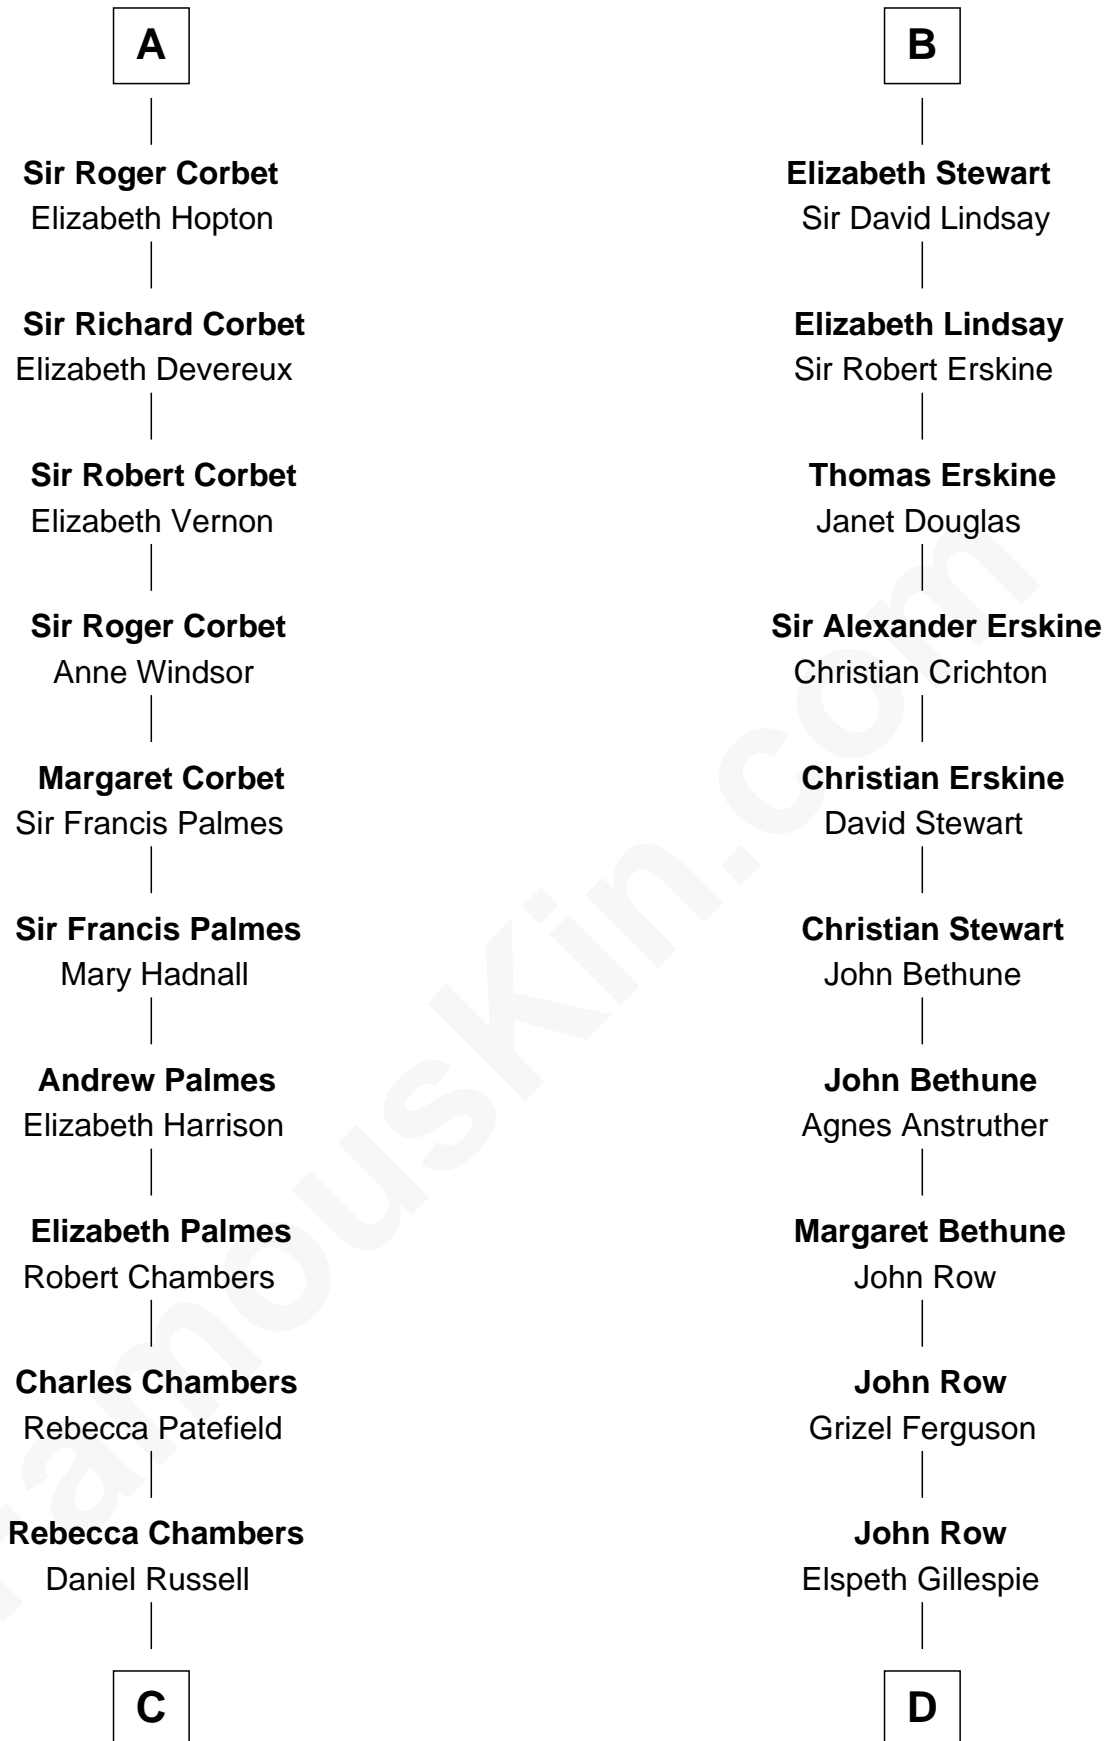

FamousKin.com Relationship Chart of

James Russell Lowell

American "Fireside" Poet

20th cousin of

General Hugh Mercer

American Revolution

Hugh de Kevelioc
Bertrade de Montfort

C