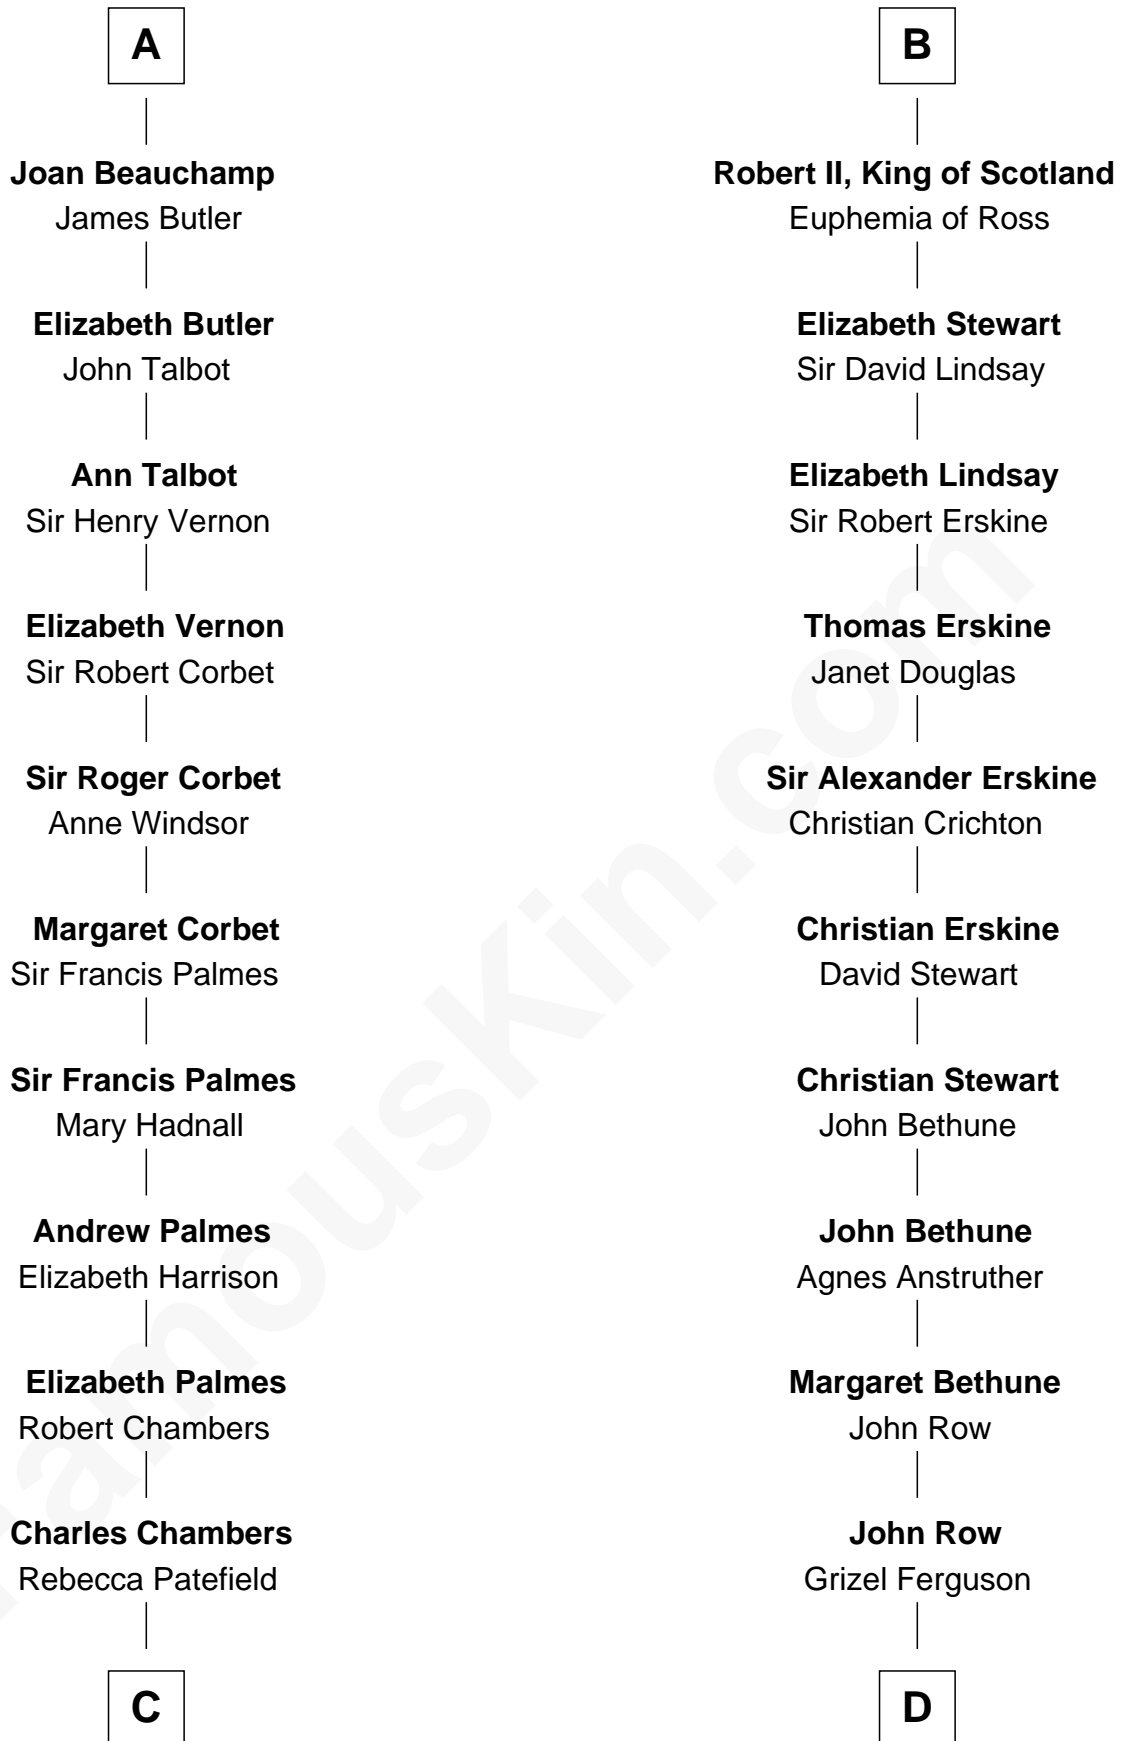

FamousKin.com Relationship Chart of

James Russell Lowell

American "Fireside" Poet

21st cousin of

General Hugh Mercer

American Revolution

Richard Fitzgilbert de Clare

Adeliza de Meschines