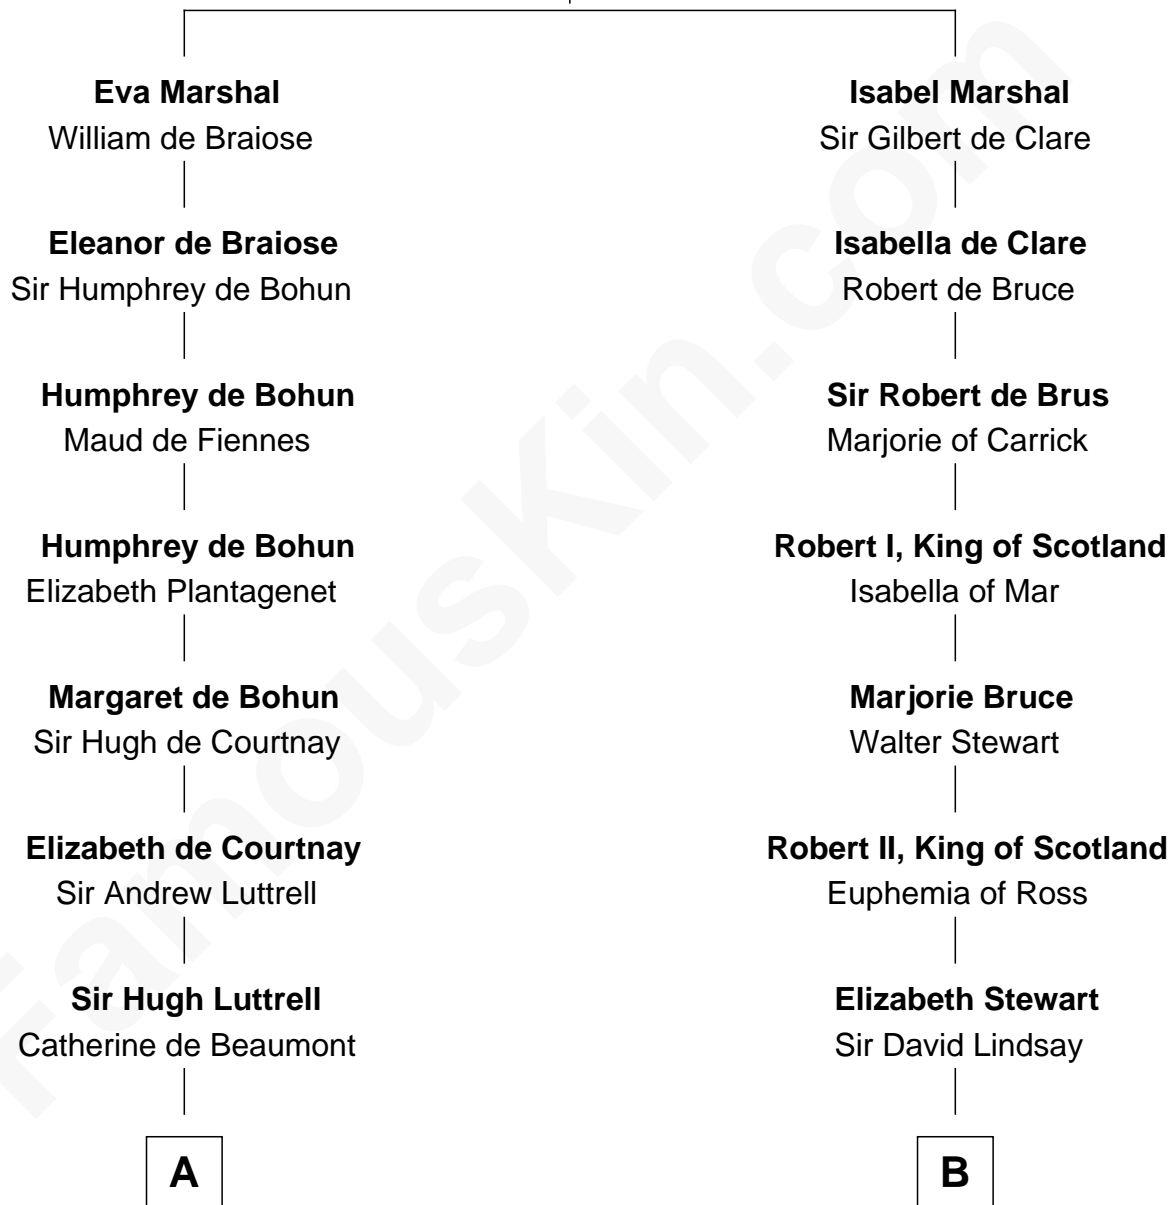

# FamousKin.com Relationship Chart of

**James Russell Lowell**

*American "Fireside" Poet*

19th cousin 1 time removed of

**General Hugh Mercer**

*American Revolution*

**Sir William Marshal**

Isabel de Clare

FamousKin.com