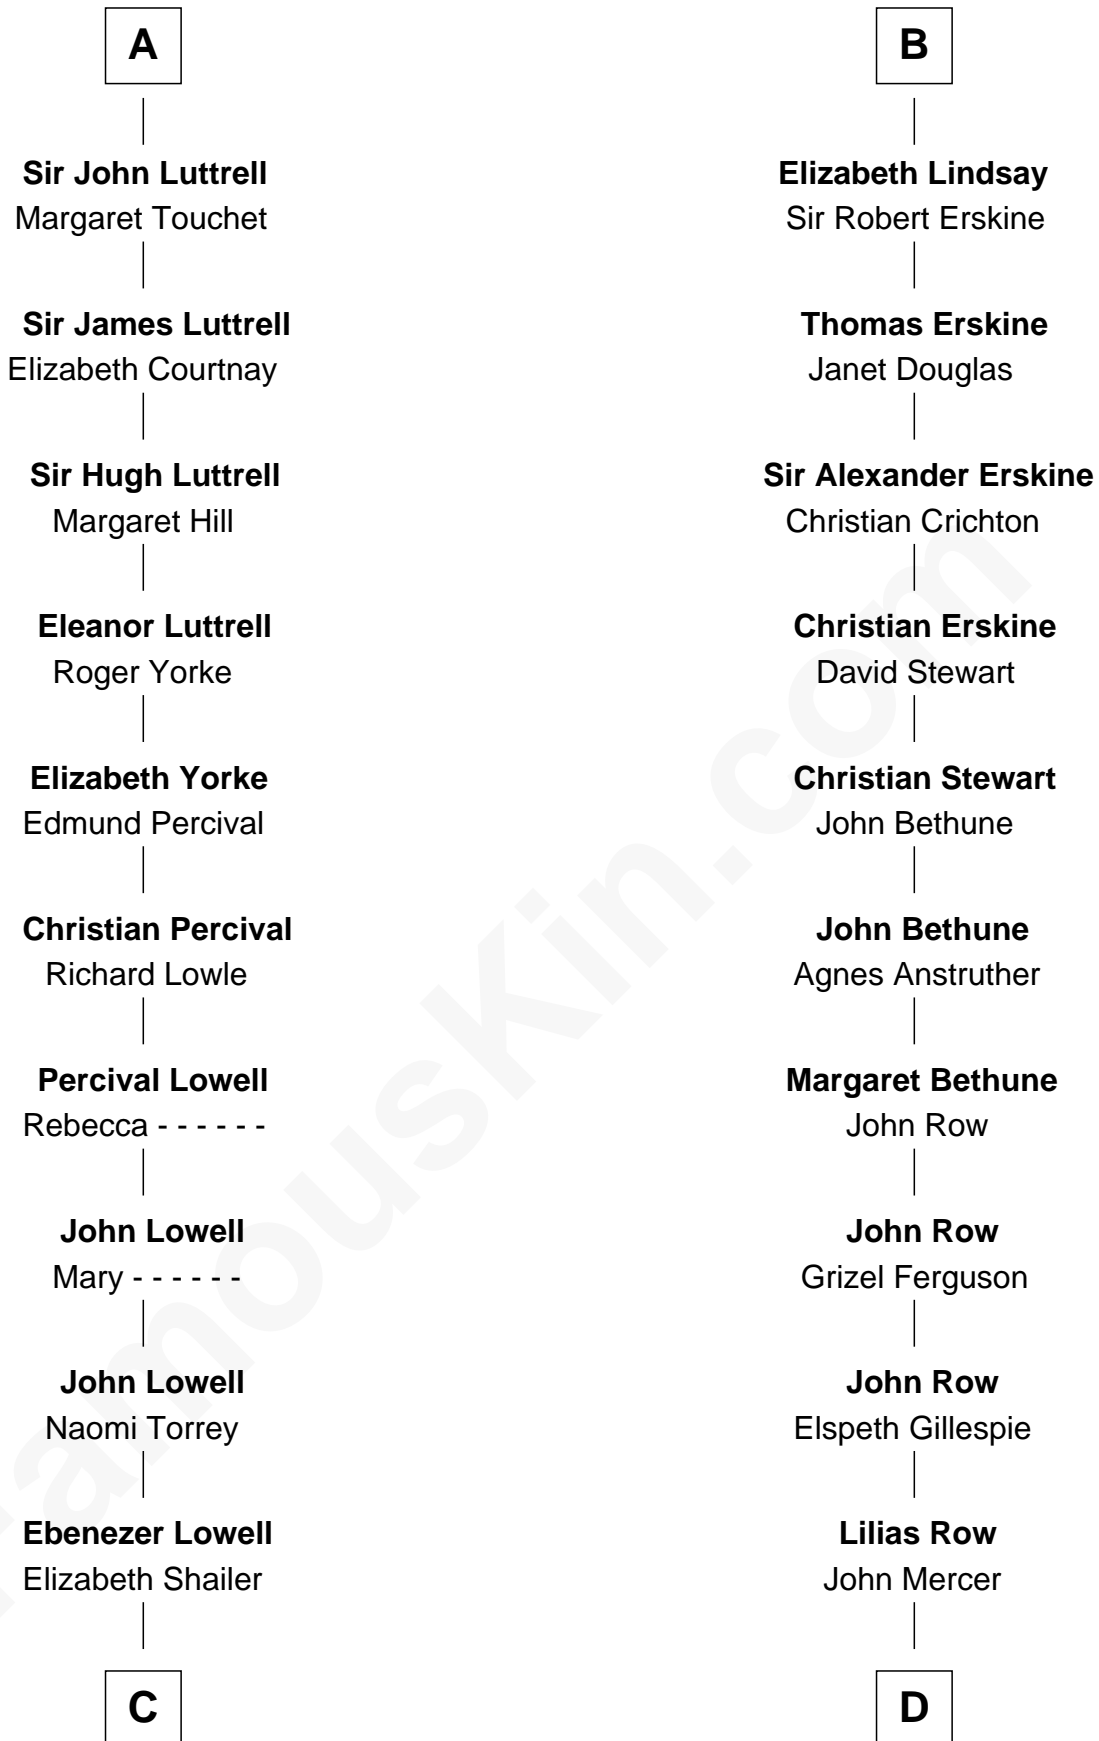

# FamousKin.com Relationship Chart of

**James Russell Lowell**

*American "Fireside" Poet*

19th cousin 1 time removed of

**General Hugh Mercer**

*American Revolution*

**Sir William Marshal**

Isabel de Clare

FamousKin.com