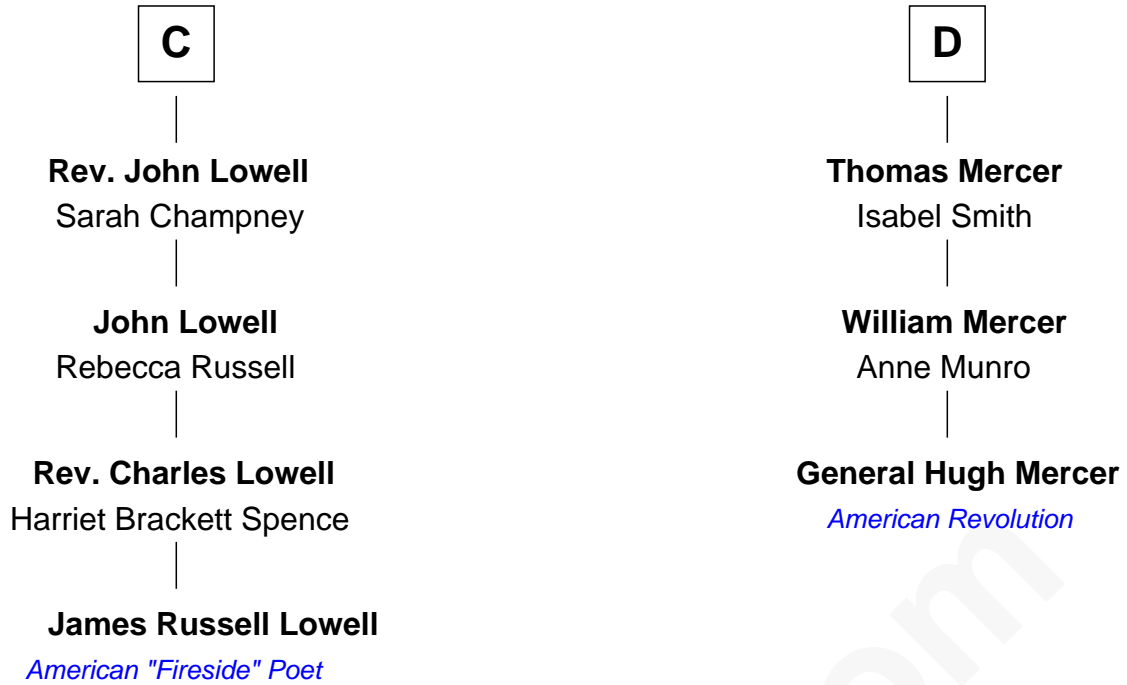

# FamousKin.com Relationship Chart of

**James Russell Lowell**

*American "Fireside" Poet*

19th cousin 1 time removed of

**General Hugh Mercer**

*American Revolution*

**Sir William Marshal**

Isabel de Clare

FamousKin.com