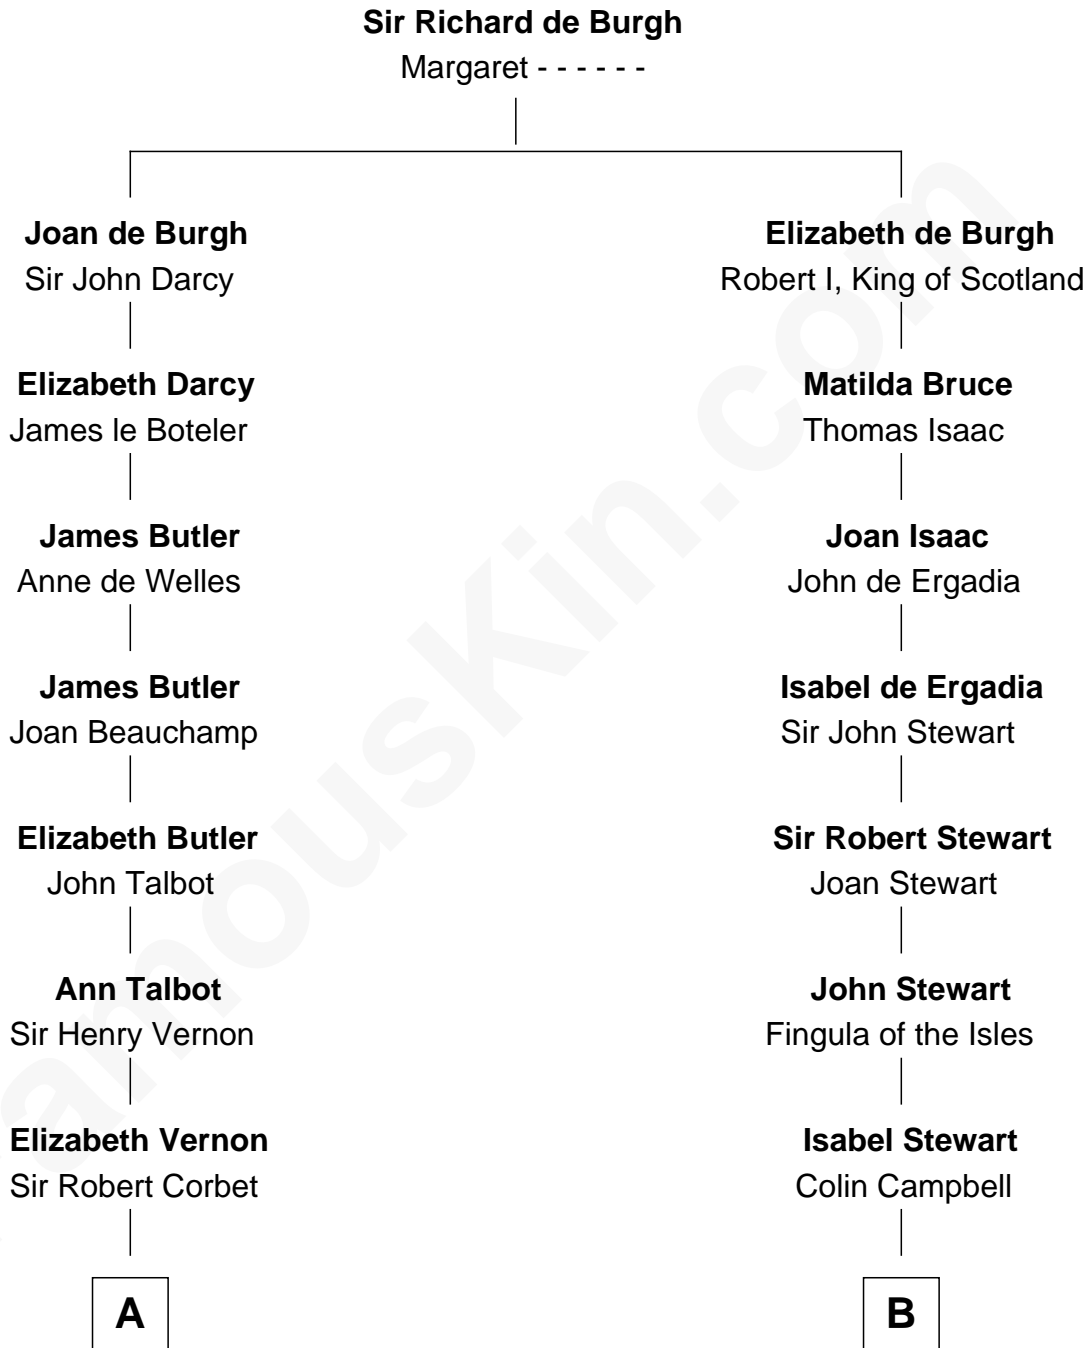

FamousKin.com
Relationship Chart of
James Russell Lowell
American "Fireside" Poet

17th cousin 3 times removed of

Johnny Mercer
Songwriter and Co-Founder of Capitol Records

C

Gen. Hugh Weedon Mercer

Mary Stiles Anderson

George Anderson Mercer

Nanny Maury Herndon

George Anderson Mercer

Lillian Elizabeth Ciucevich

Johnny Mercer

Co-Founder of Capitol Records

FamousKin.com