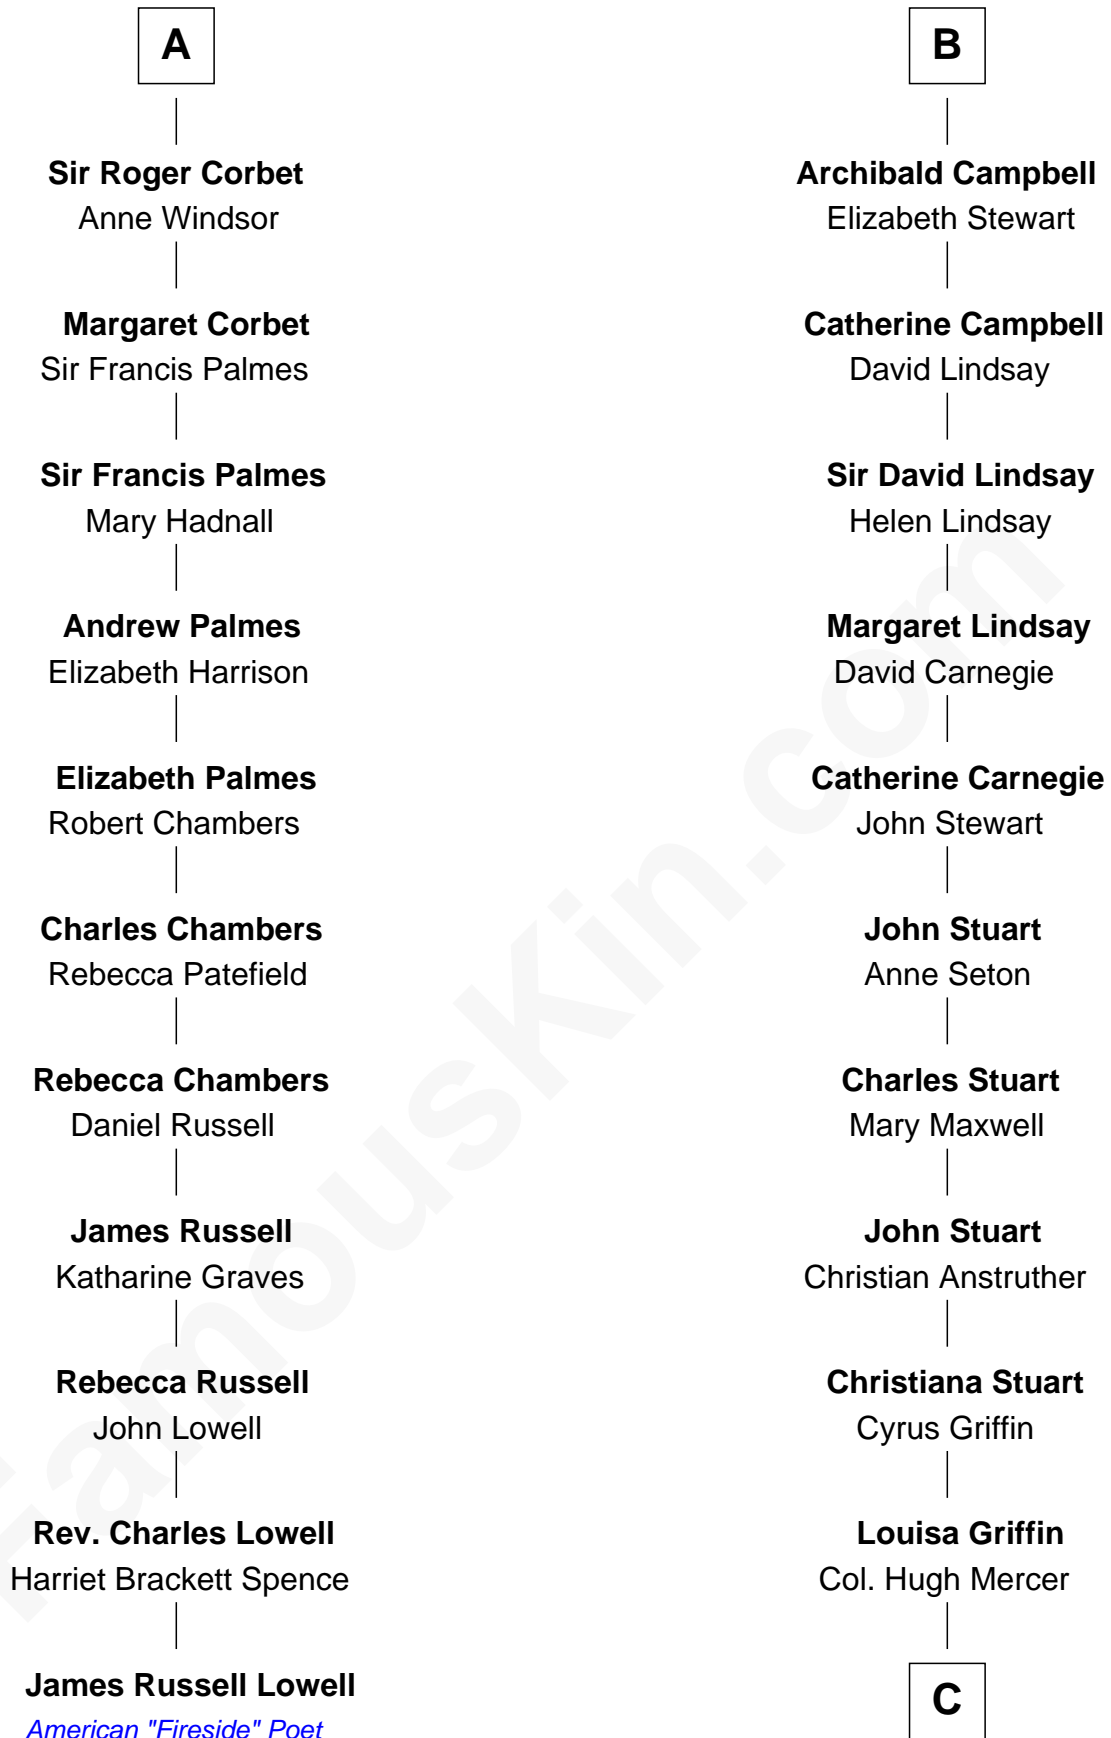

FamousKin.com
Relationship Chart of
James Russell Lowell
American "Fireside" Poet

17th cousin 3 times removed of

Johnny Mercer
Songwriter and Co-Founder of Capitol Records

C

Gen. Hugh Weedon Mercer

Mary Stiles Anderson

George Anderson Mercer

Nanny Maury Herndon

George Anderson Mercer

Lillian Elizabeth Ciucevich

Johnny Mercer

Co-Founder of Capitol Records

FamousKin.com