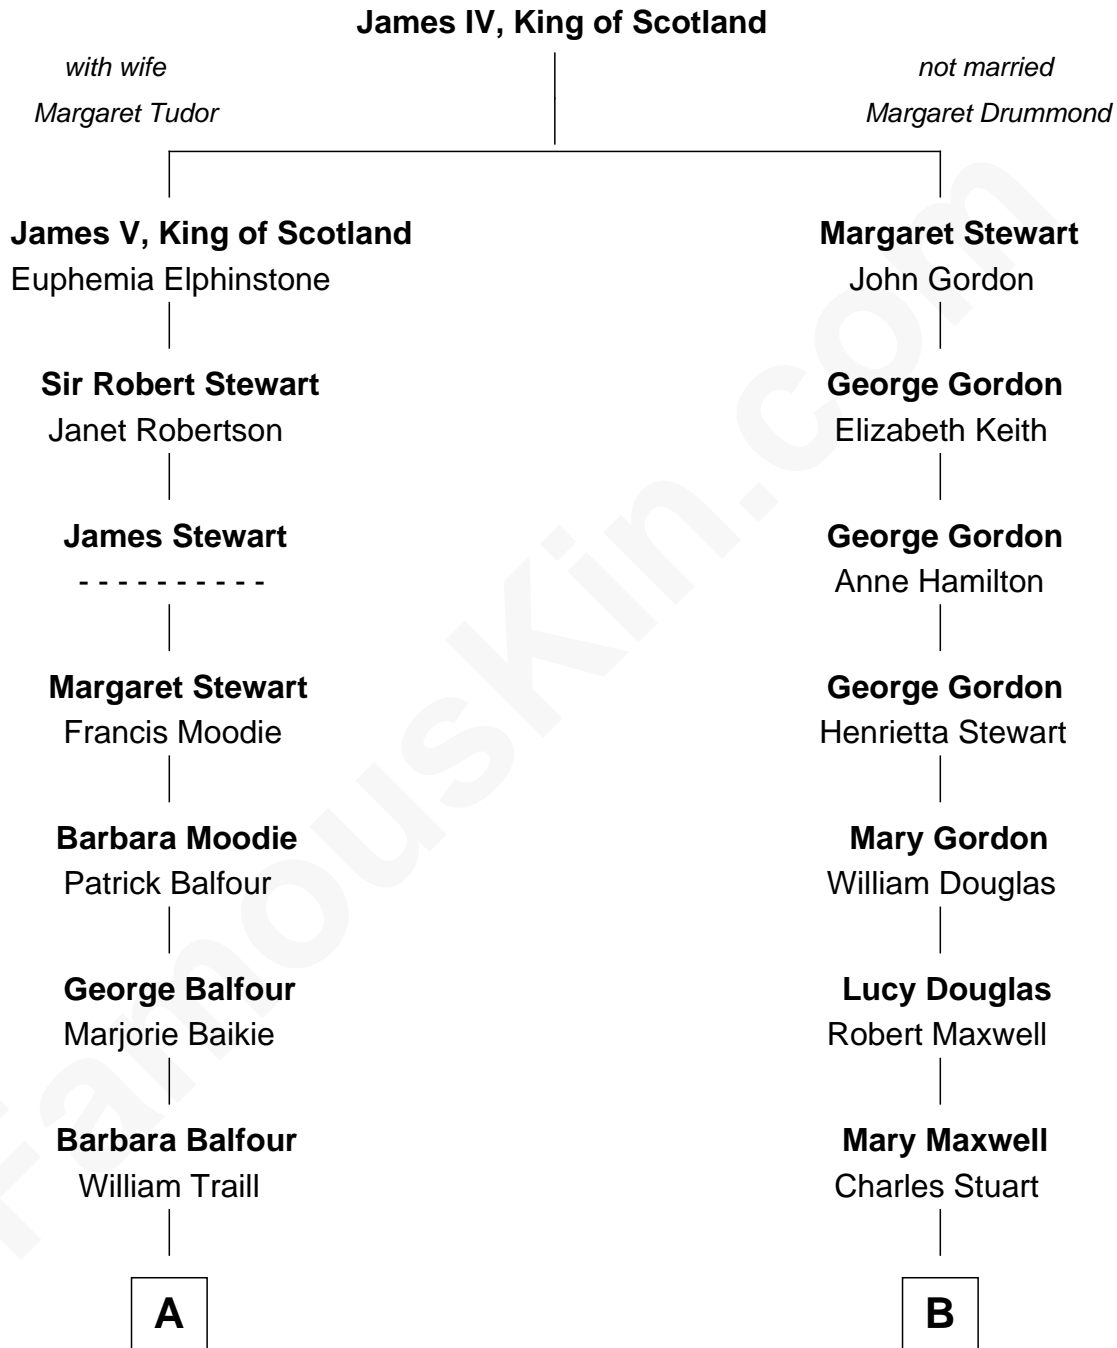

FamousKin.com

Relationship Chart of

James Russell Lowell

American "Fireside" Poet

11th cousin 2 times removed of

Johnny Mercer

Songwriter and Co-Founder of Capitol Records

A