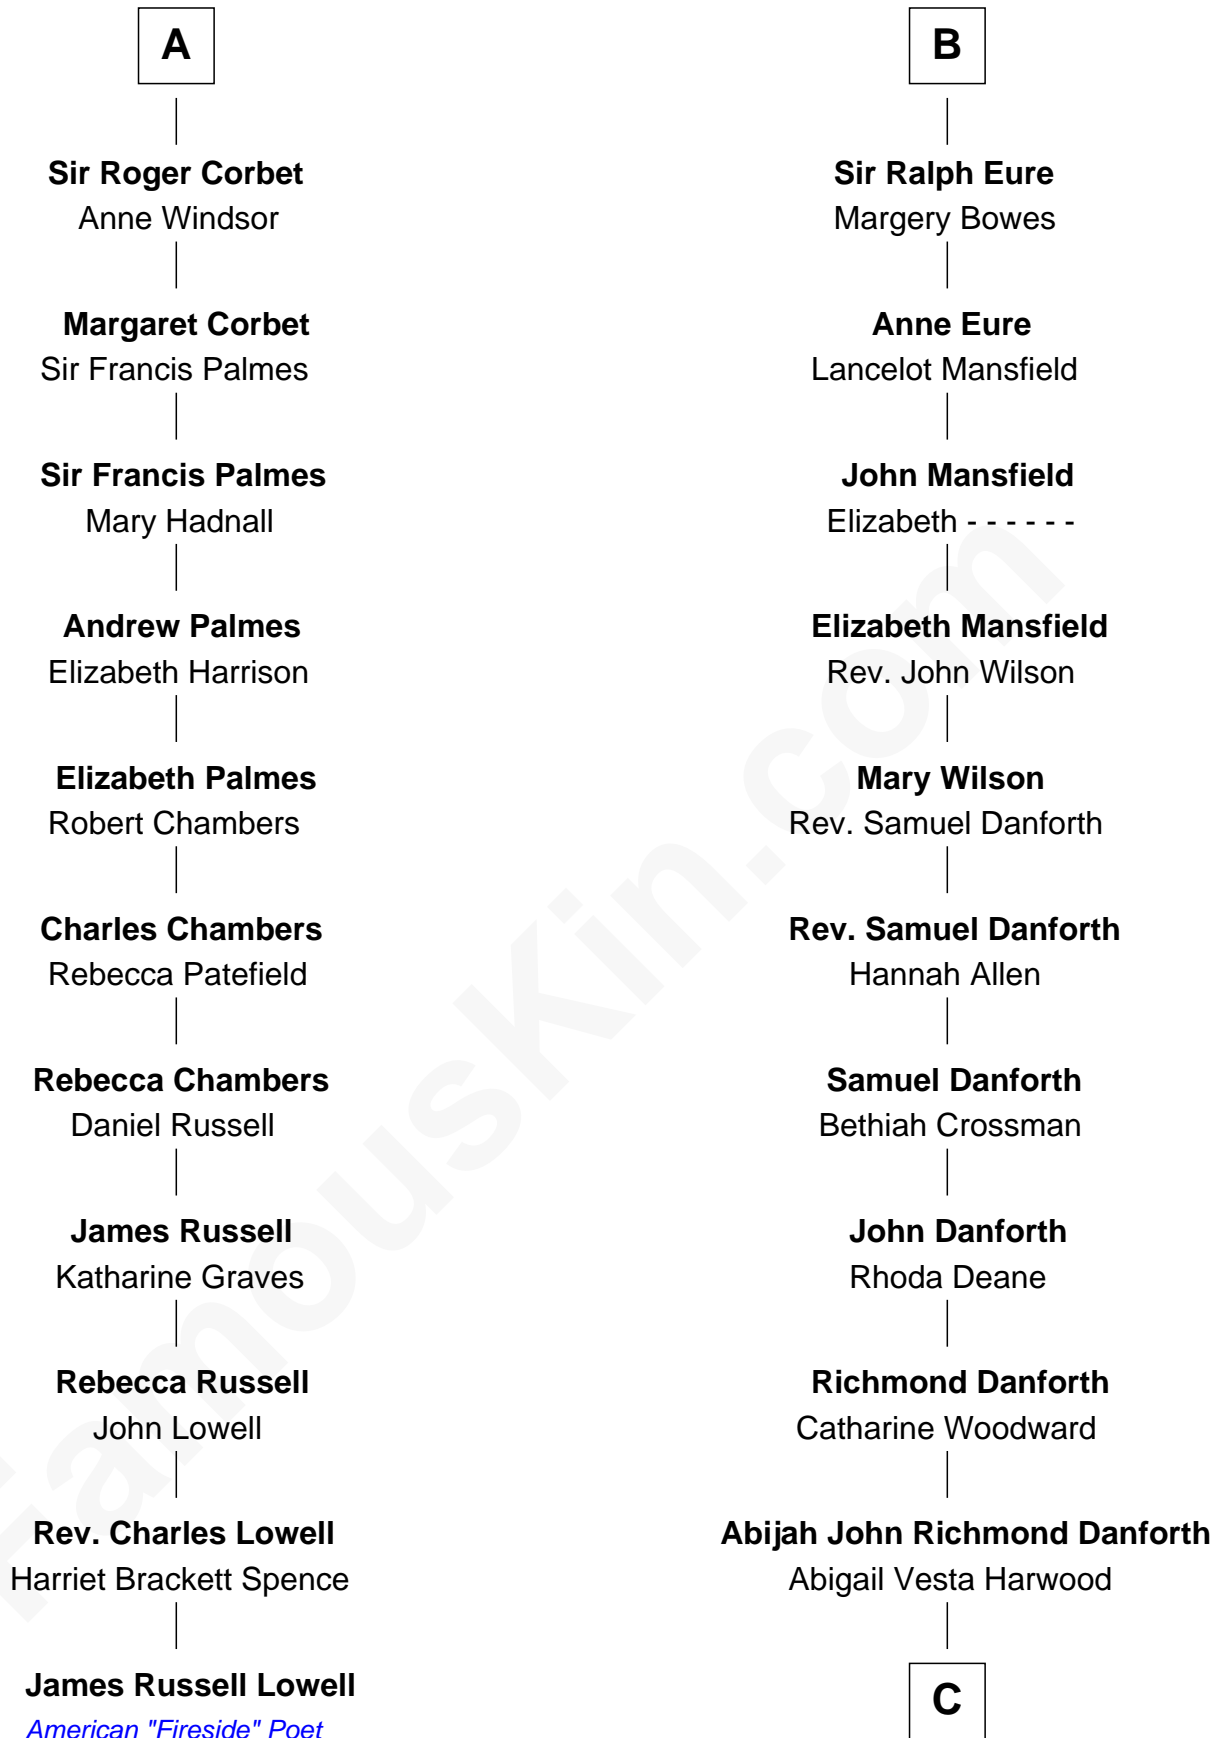

FamousKin.com
Relationship Chart of
James Russell Lowell
American "Fireside" Poet

17th cousin 4 times removed of

Zach Snyder
Filmmaker

C

Oliver Harwood Danforth

Sarah M. Hills

Jennie Minerva Danforth

John Batchelder Manley

Helen Danforth Manley

Dr. Edgar Earl Reeves

Marsha Manley Reeves

Charles Edward Snyder

Zach Snyder

Filmmaker