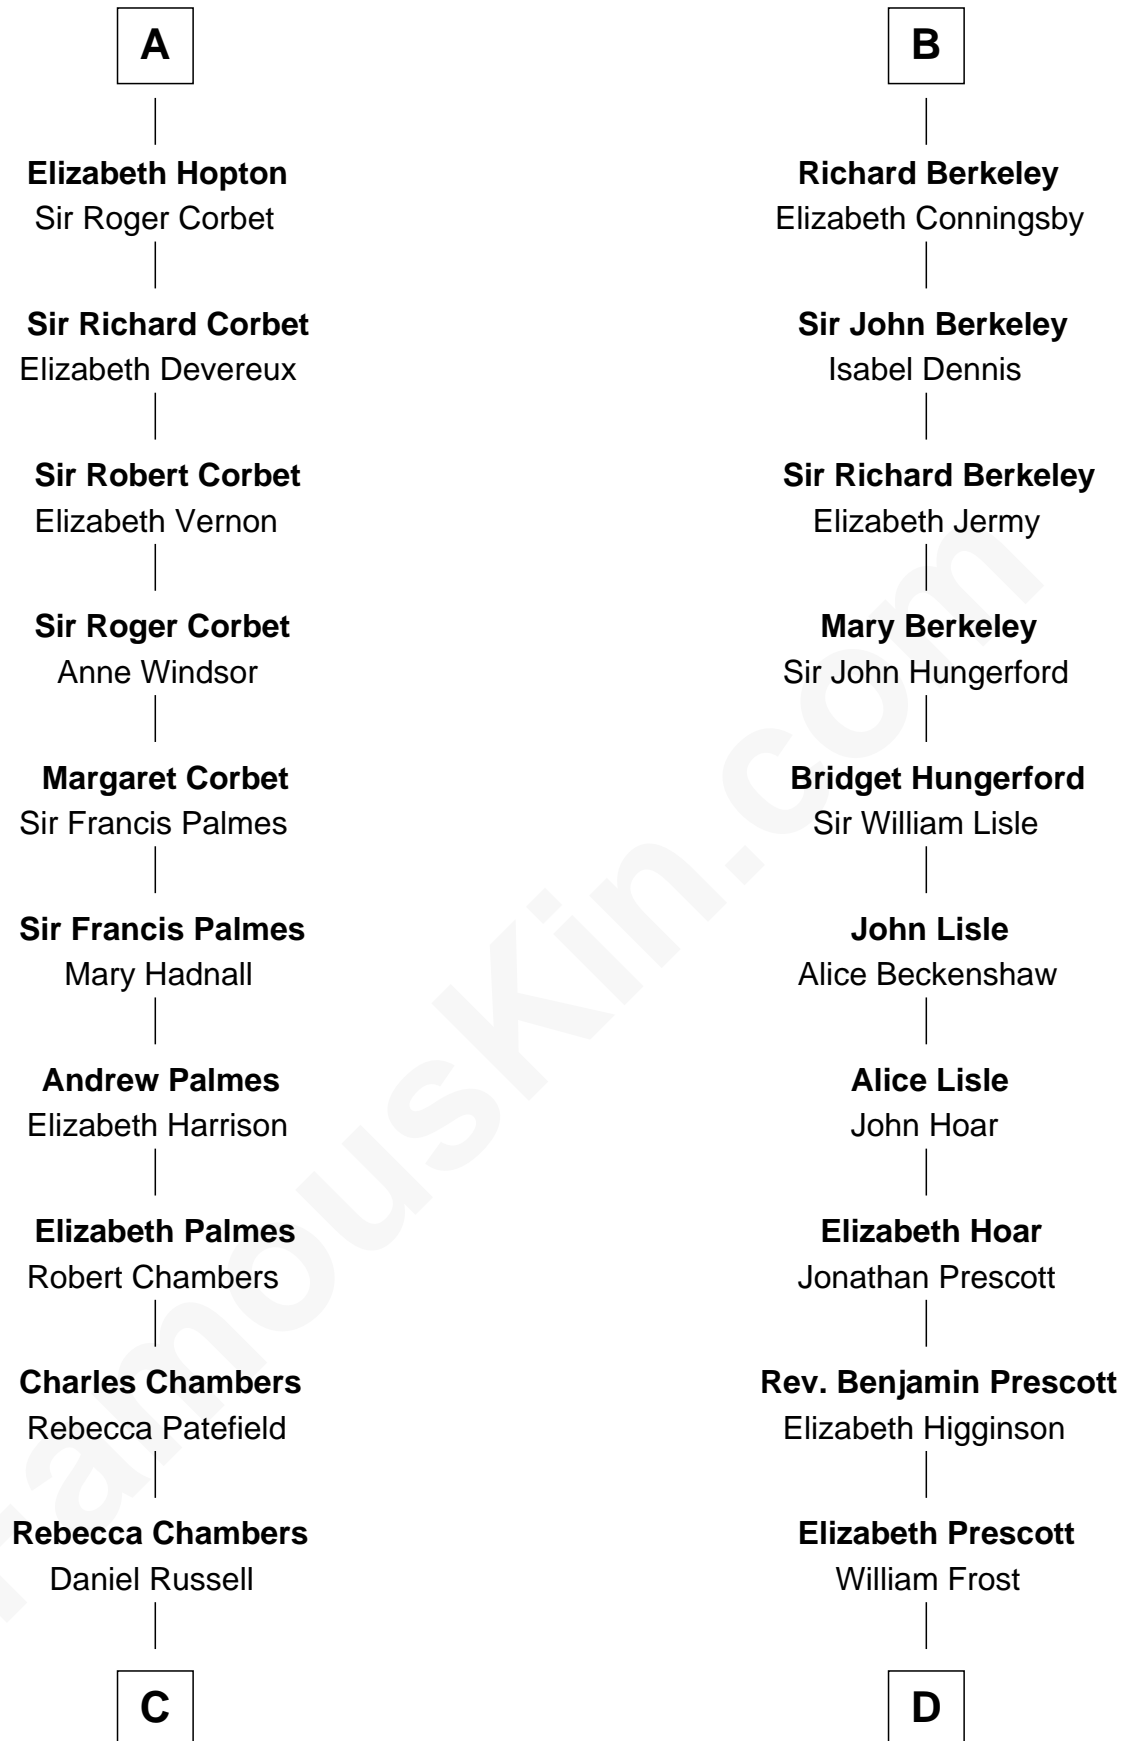

FamousKin.com

Relationship Chart of

James Russell Lowell

American "Fireside" Poet

20th cousin 1 time removed of

Robert Frost
Poet and Playwright

John de Botetourte
Maud FitzThomas

C