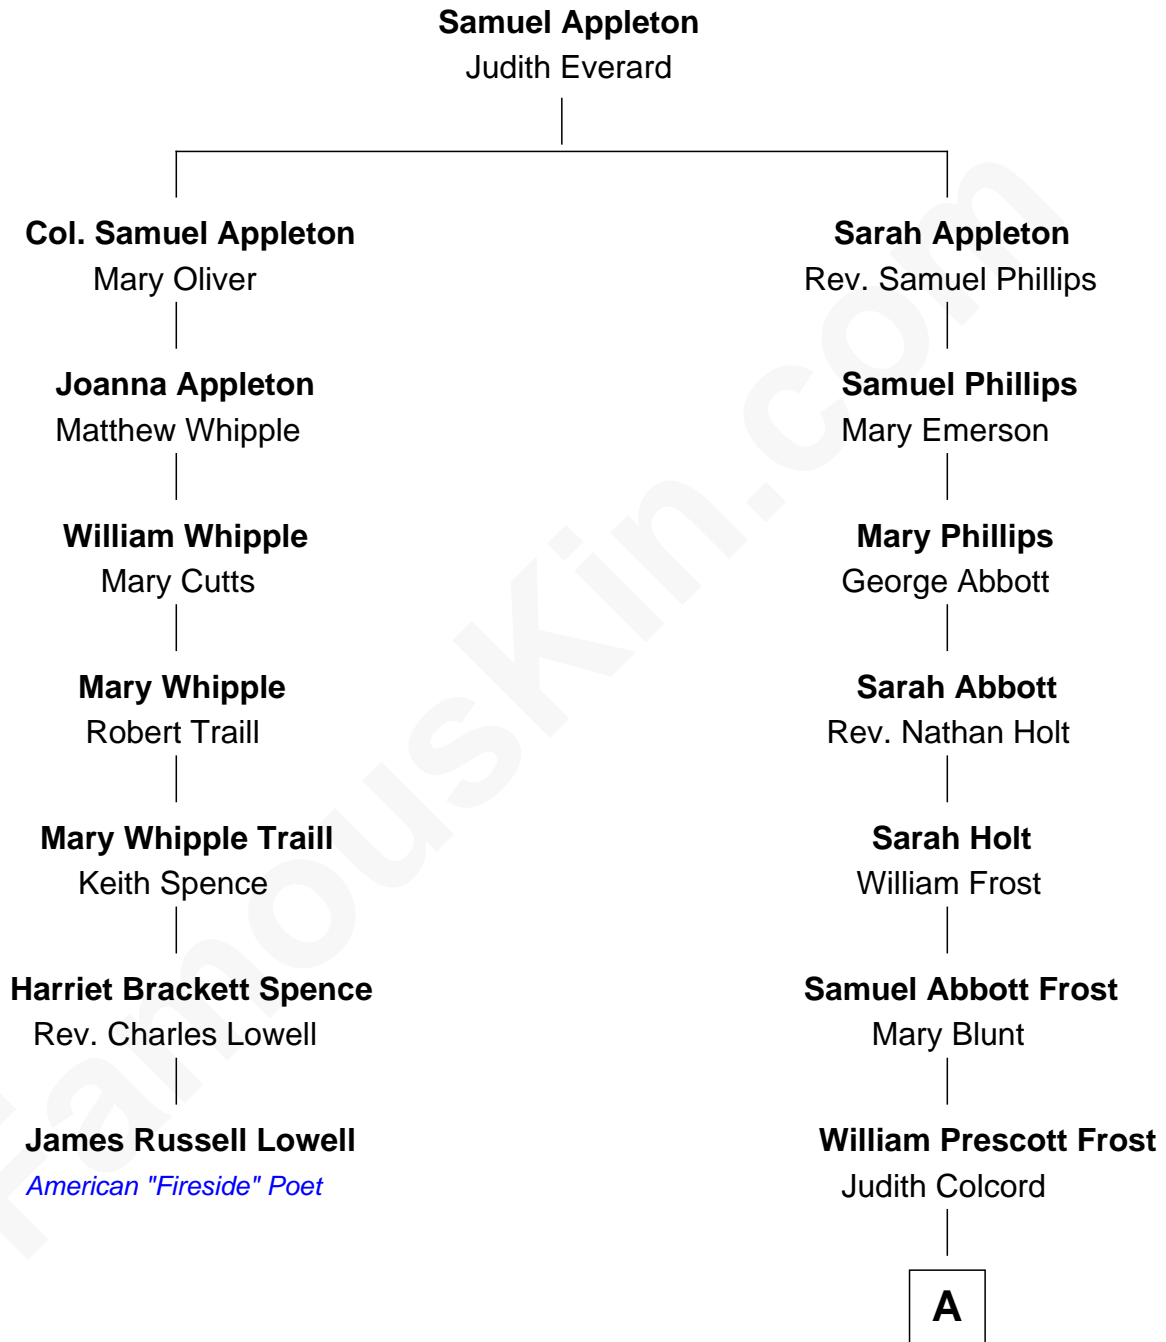

**FamousKin.com**  
**Relationship Chart of**  
**James Russell Lowell**  
*American "Fireside" Poet*

**6th cousin 2 times removed of**  
**Robert Frost**  
*Poet and Playwright*

**A**

|  
**William Prescott Frost**