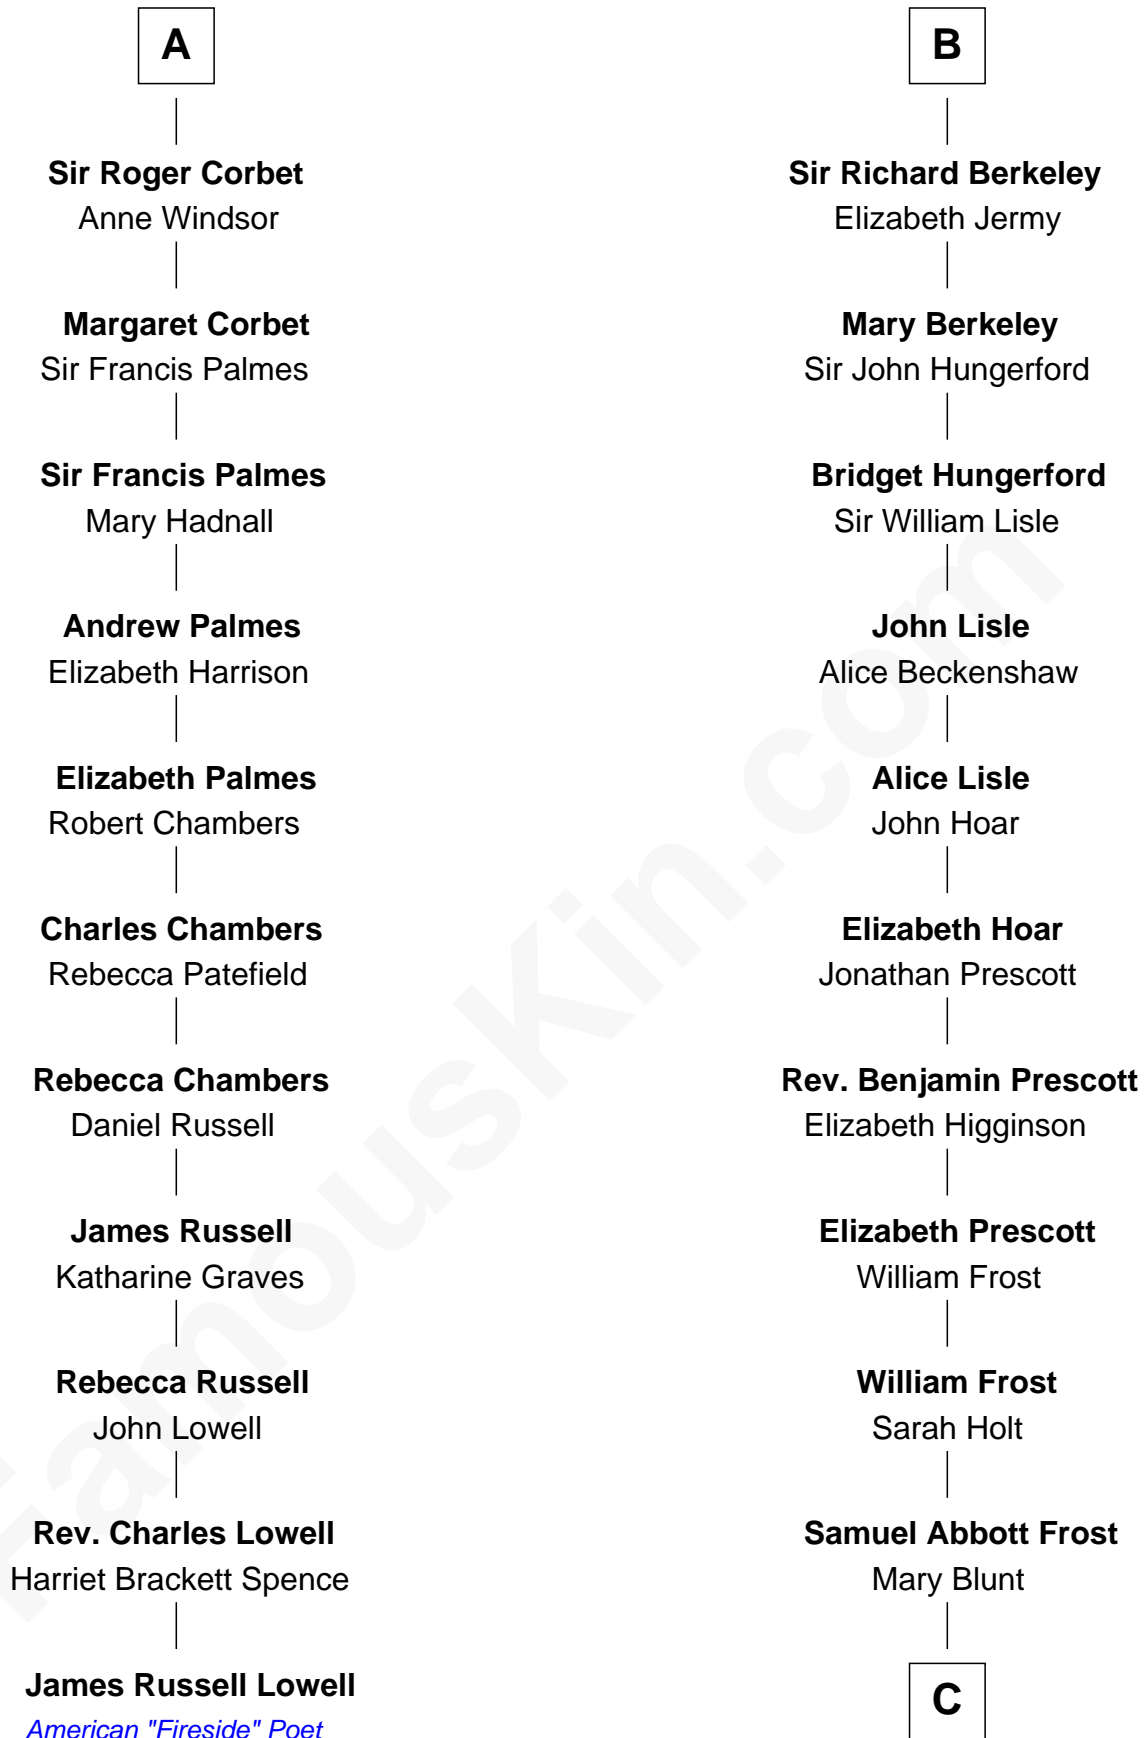

FamousKin.com
Relationship Chart of
James Russell Lowell
American "Fireside" Poet

17th cousin 2 times removed of

Robert Frost
Poet and Playwright

C

William Prescott Frost

Judith Colcord

William Prescott Frost