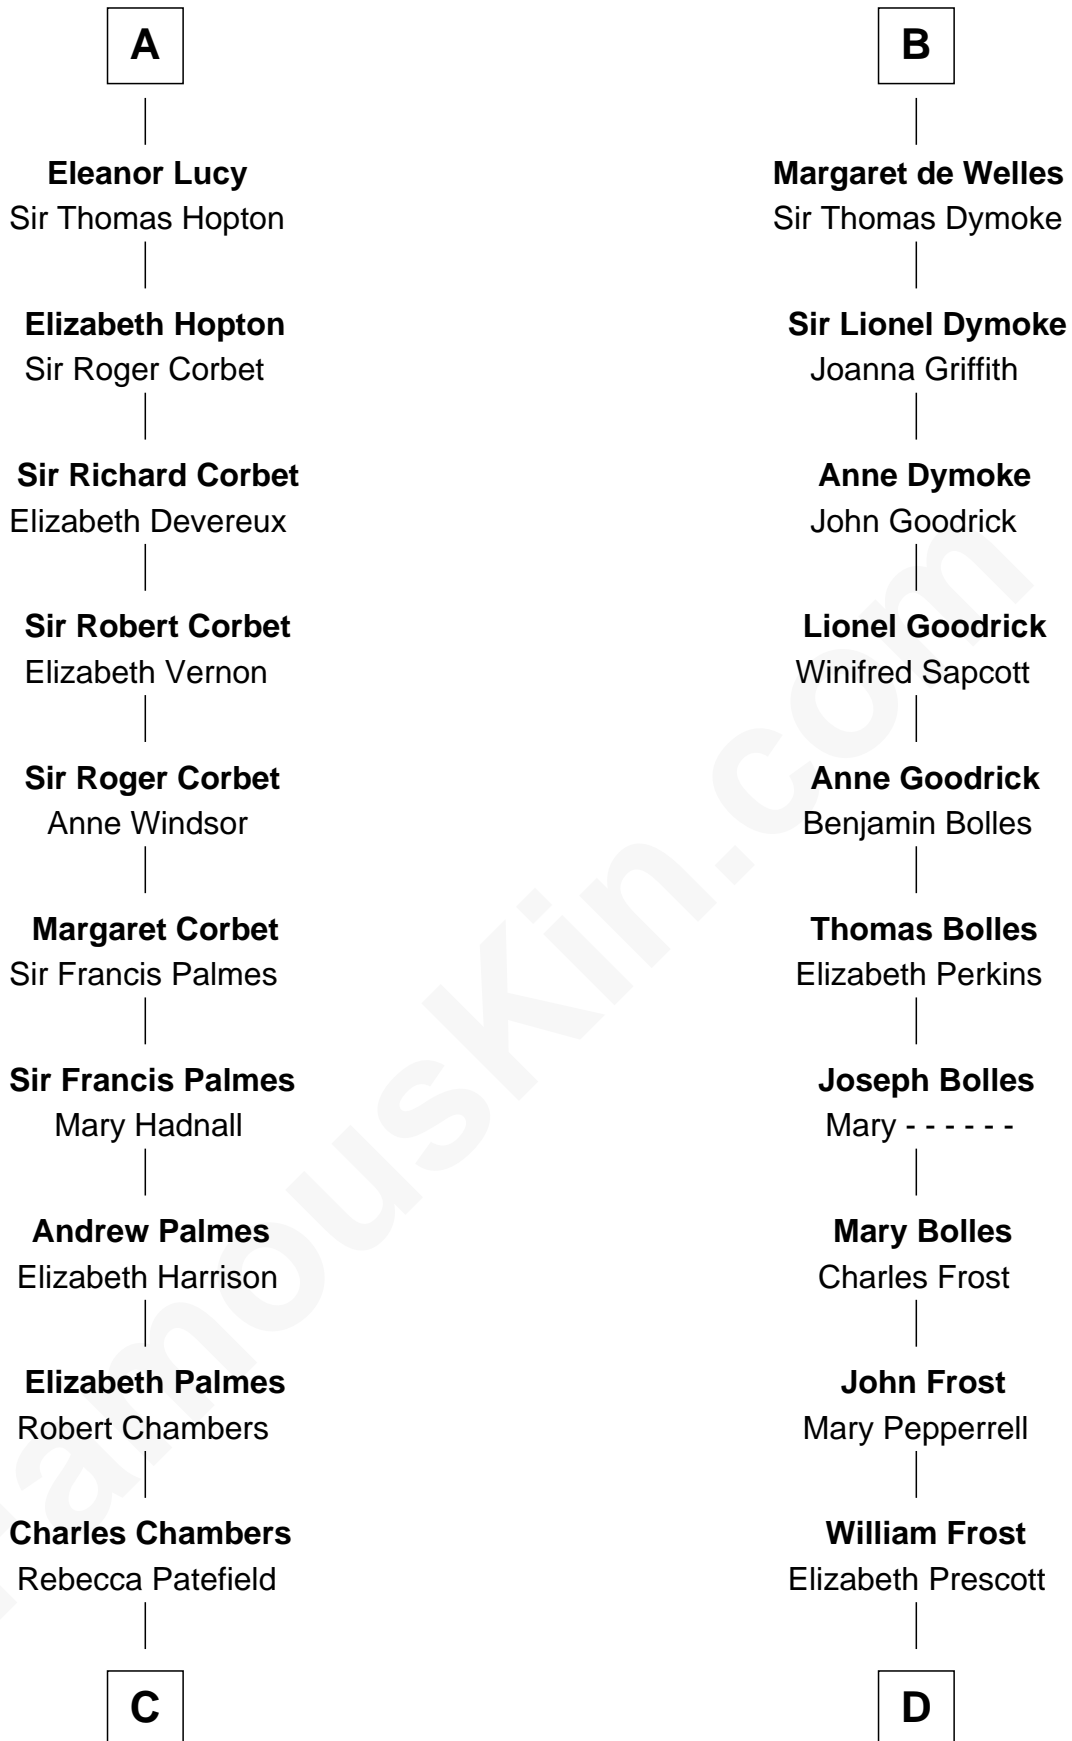

FamousKin.com Relationship Chart of

James Russell Lowell

American "Fireside" Poet

21st cousin of

Robert Frost

Poet and Playwright

Sir William de Cantilupe

Eve de Braiose