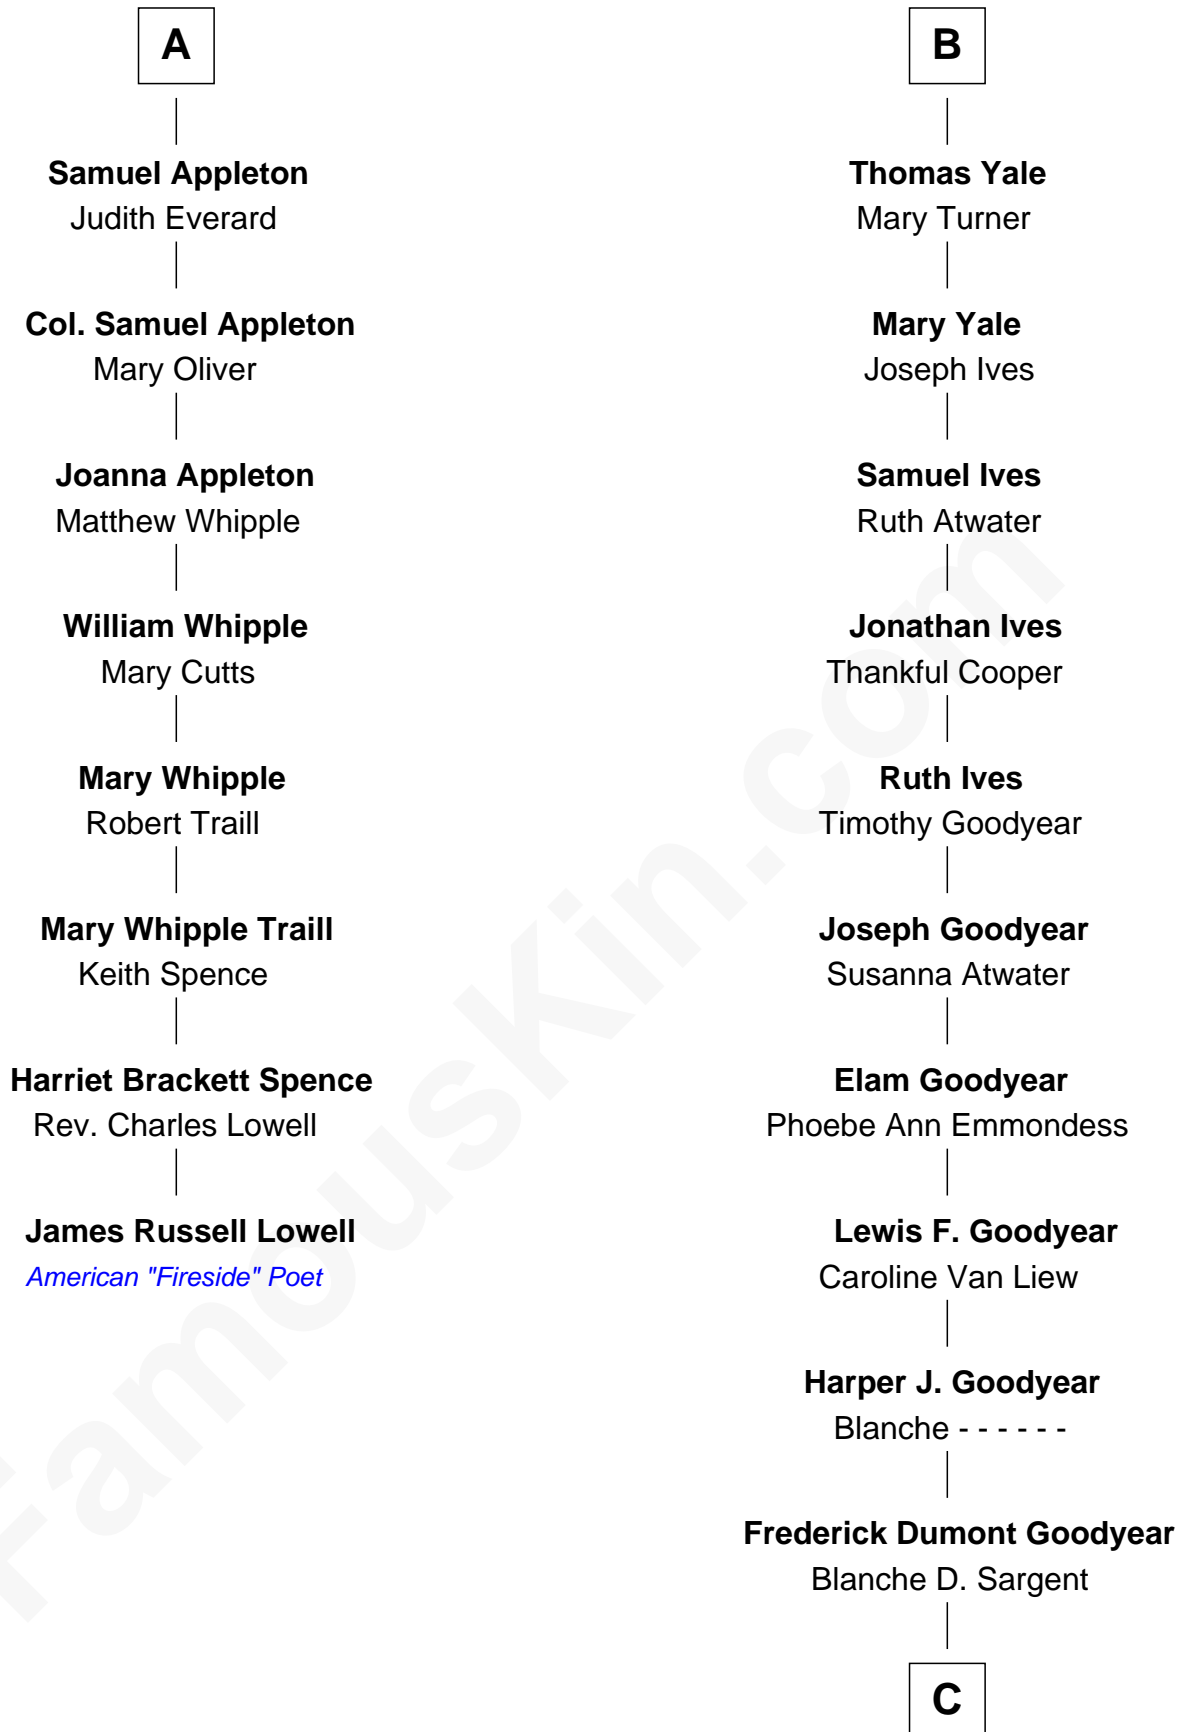

FamousKin.com
Relationship Chart of
James Russell Lowell
American "Fireside" Poet

14th cousin 6 times removed of
Rob Cantor
Singer and Songwriter

Gruffydd Fychan ap Gruffydd
 Elen ferch Thomas ap Llewelyn

Maud ferch Ienaf ap Adda

Lowri ferch Twdr

Gruffyd ap Einion

Elisau ap Gruffydd

Margaret ferch Jenkyn

David Lloyd

Gwenhwyfar Lloyd

John Wynn

Agnes Lloyd

Rev. David Yale

Frances Lloyd

Thomas Yale

Ann Lloyd

B

C

Frederick Dumont Goodyear