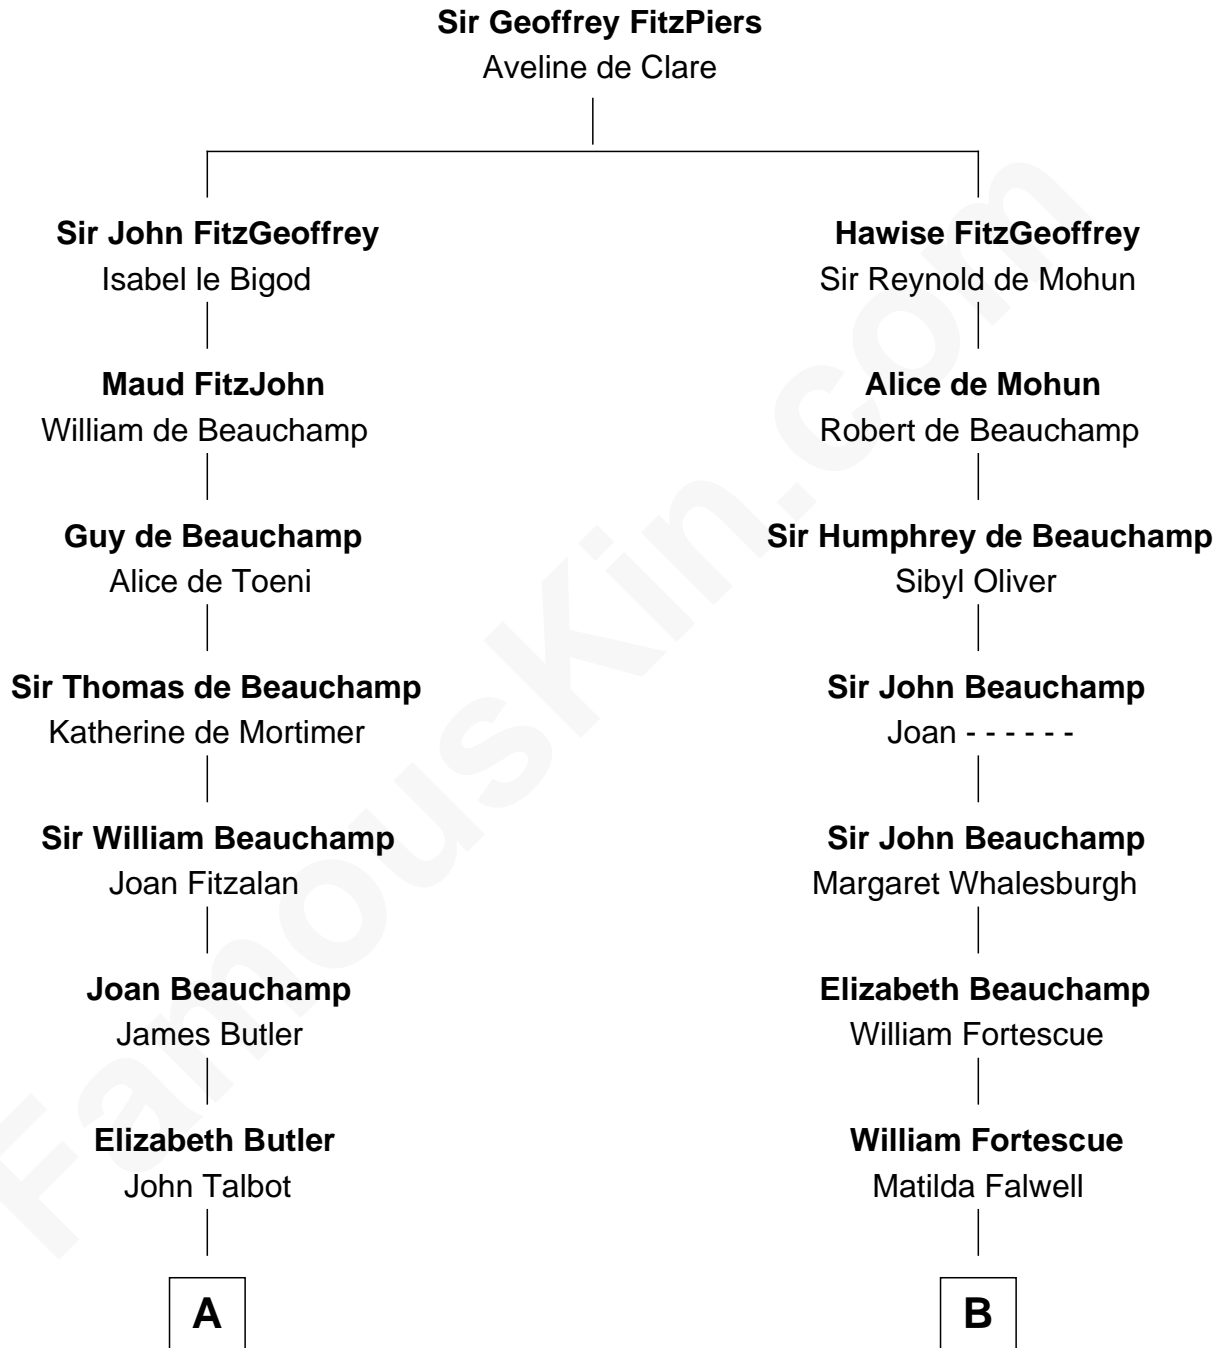

FamousKin.com

Relationship Chart of

James Russell Lowell

American "Fireside" Poet

19th cousin 2 times removed of

Benton MacKaye
Co-Founder, Appalachian Trail

C

Rebecca Russell

Mary Ellen Keith Medbery
James Morrison Steele MacKaye

Benton MacKaye
Co-Founder, Appalachian Trail