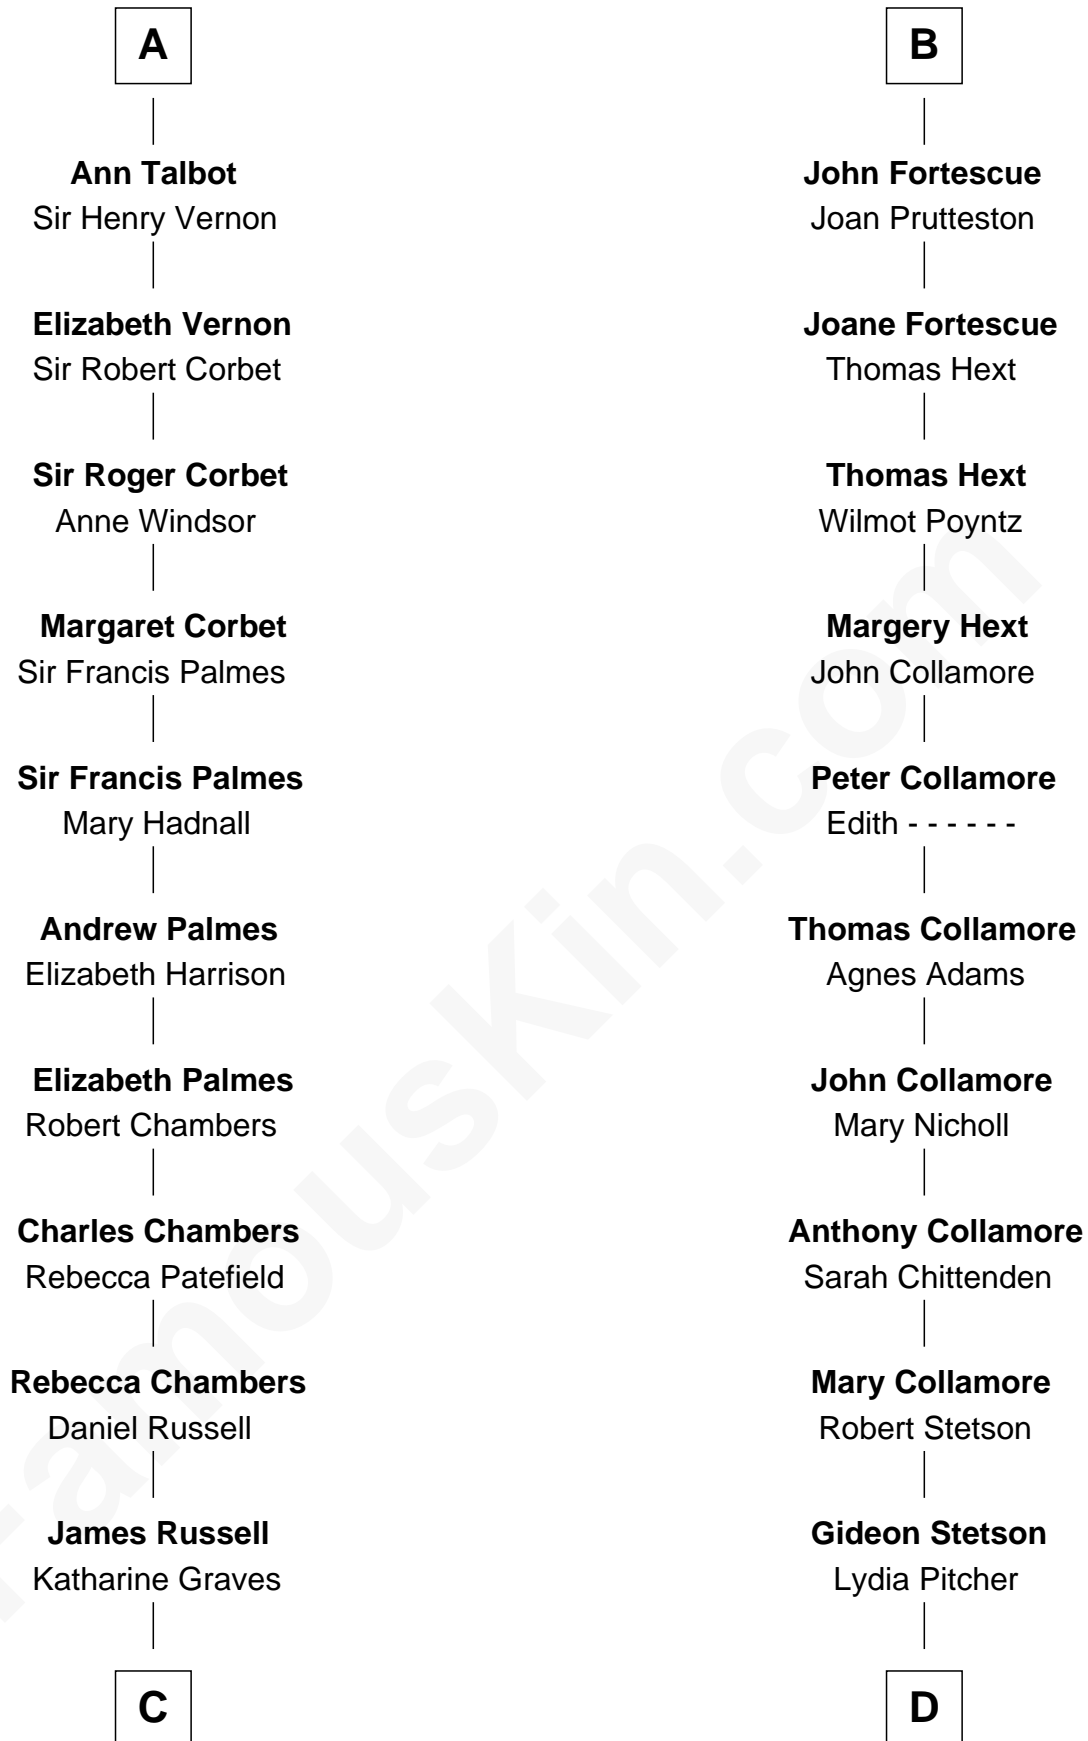

FamousKin.com

Relationship Chart of

James Russell Lowell

American "Fireside" Poet

19th cousin 2 times removed of

Benton MacKaye
Co-Founder, Appalachian Trail

C

Rebecca Russell