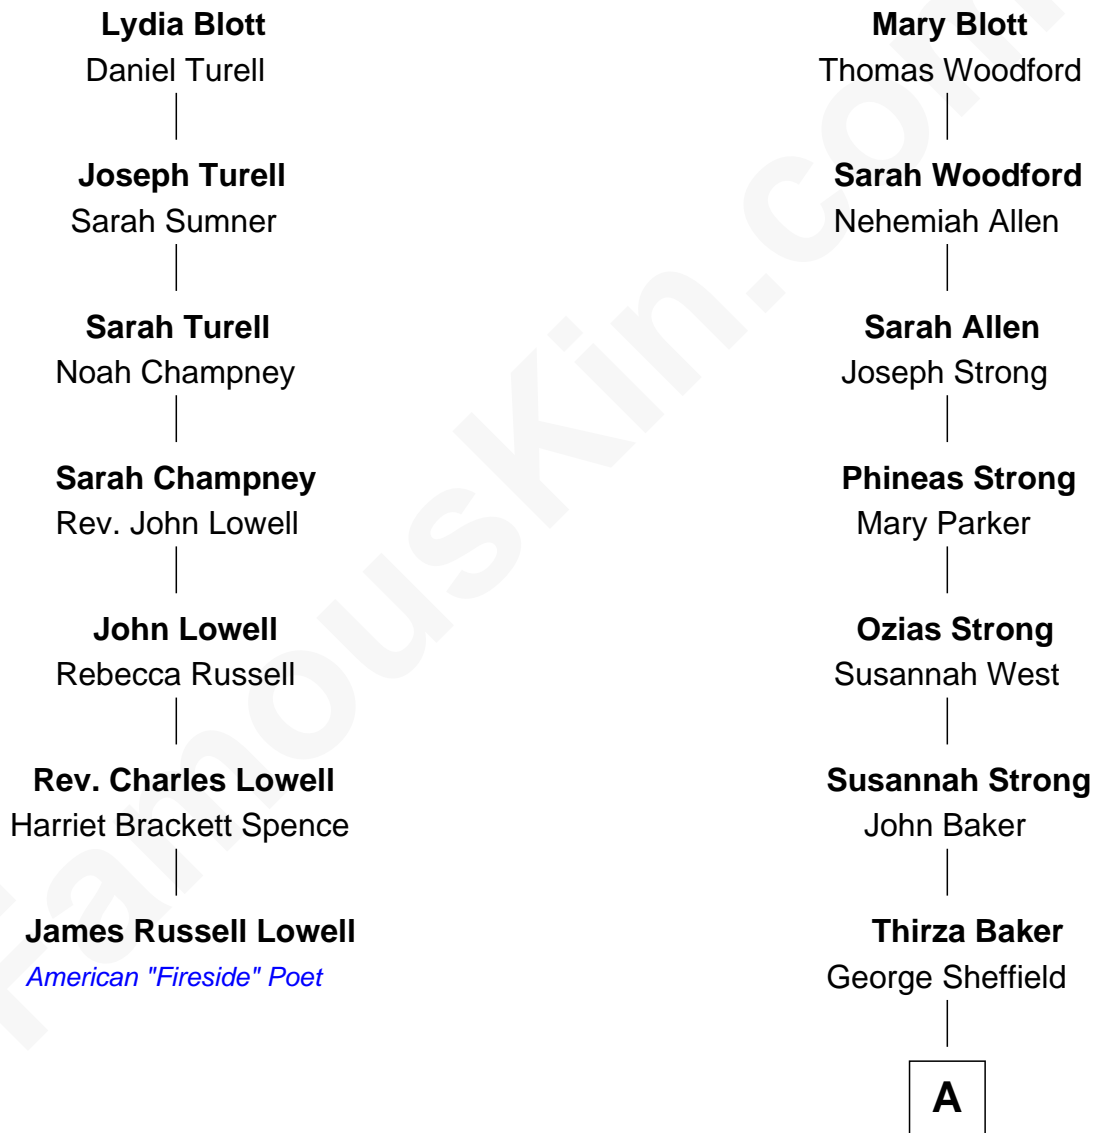

FamousKin.com Relationship Chart of

James Russell Lowell

American "Fireside" Poet

6th cousin 6 times removed of

Brooke Shields

Movie Actress and Model

Robert Blott
Susanna Selbee

A

Betsey Sheffield
John Keyes Campbell

Mary L. Campbell
Charles Arthur Moore

Mary Elsie Moore
Prince Marina Torlonia

Princess Donna Marina Torlonia
Francis Xavier Shields

Francis Alexander Shields
Theresia Anna Lilian Maria Schmon