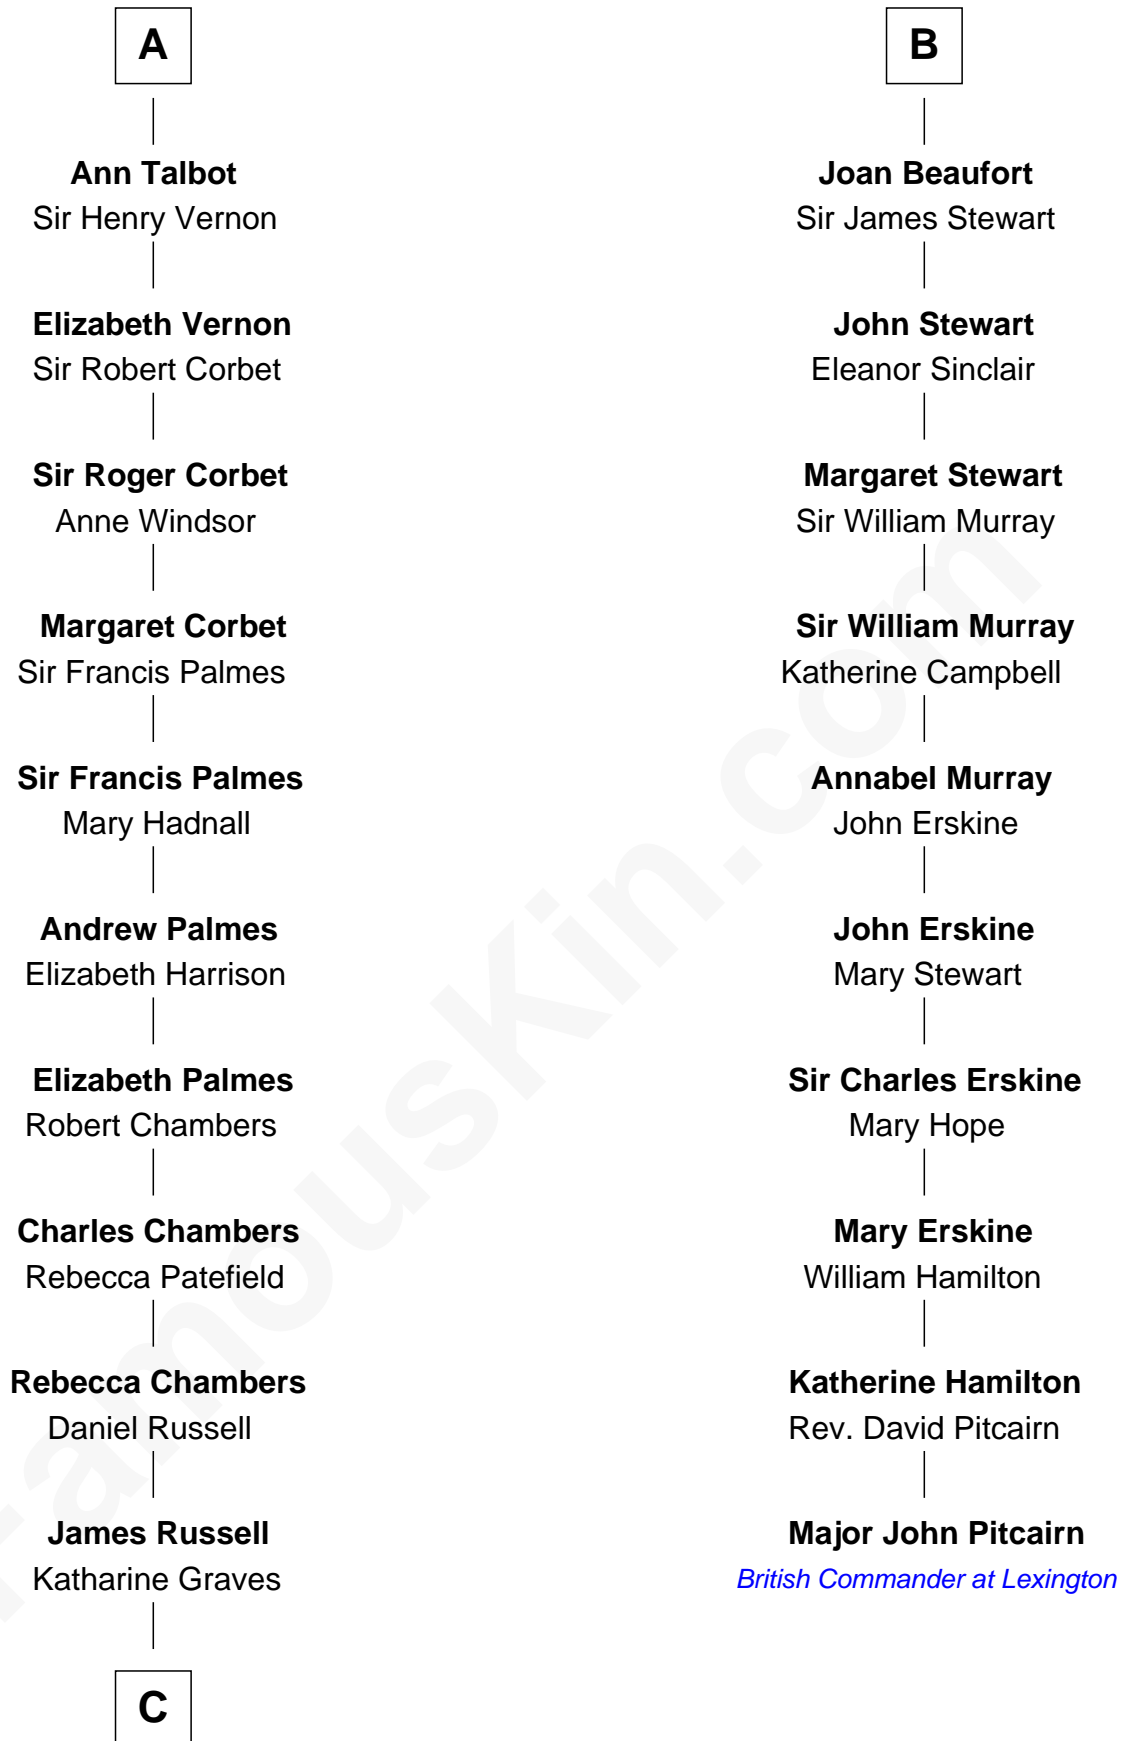

**FamousKin.com**  
**Relationship Chart of**  
**James Russell Lowell**  
*American "Fireside" Poet*

16th cousin 3 times removed of

**Major John Pitcairn**  
*British Commander at Battle of Lexington*

**C**