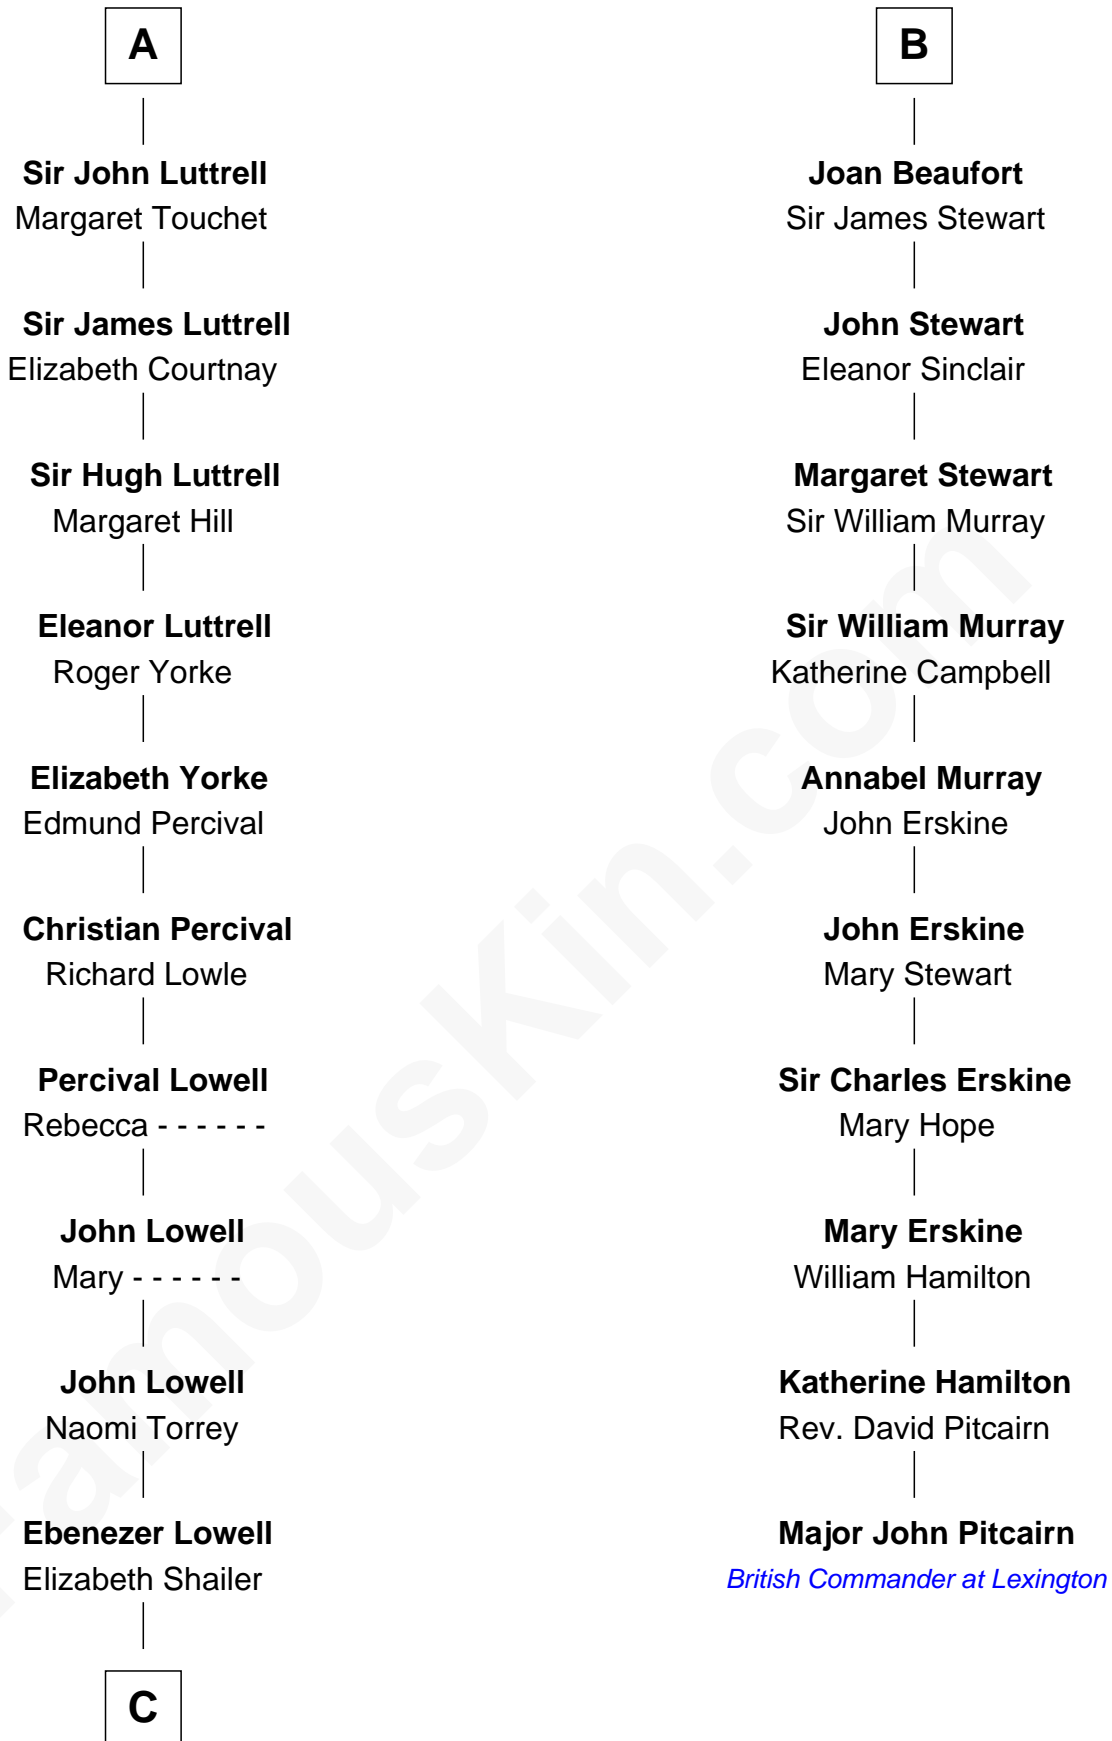

**FamousKin.com**  
**Relationship Chart of**  
**James Russell Lowell**  
*American "Fireside" Poet*

16th cousin 4 times removed of

**Major John Pitcairn**  
*British Commander at Battle of Lexington*

**C**