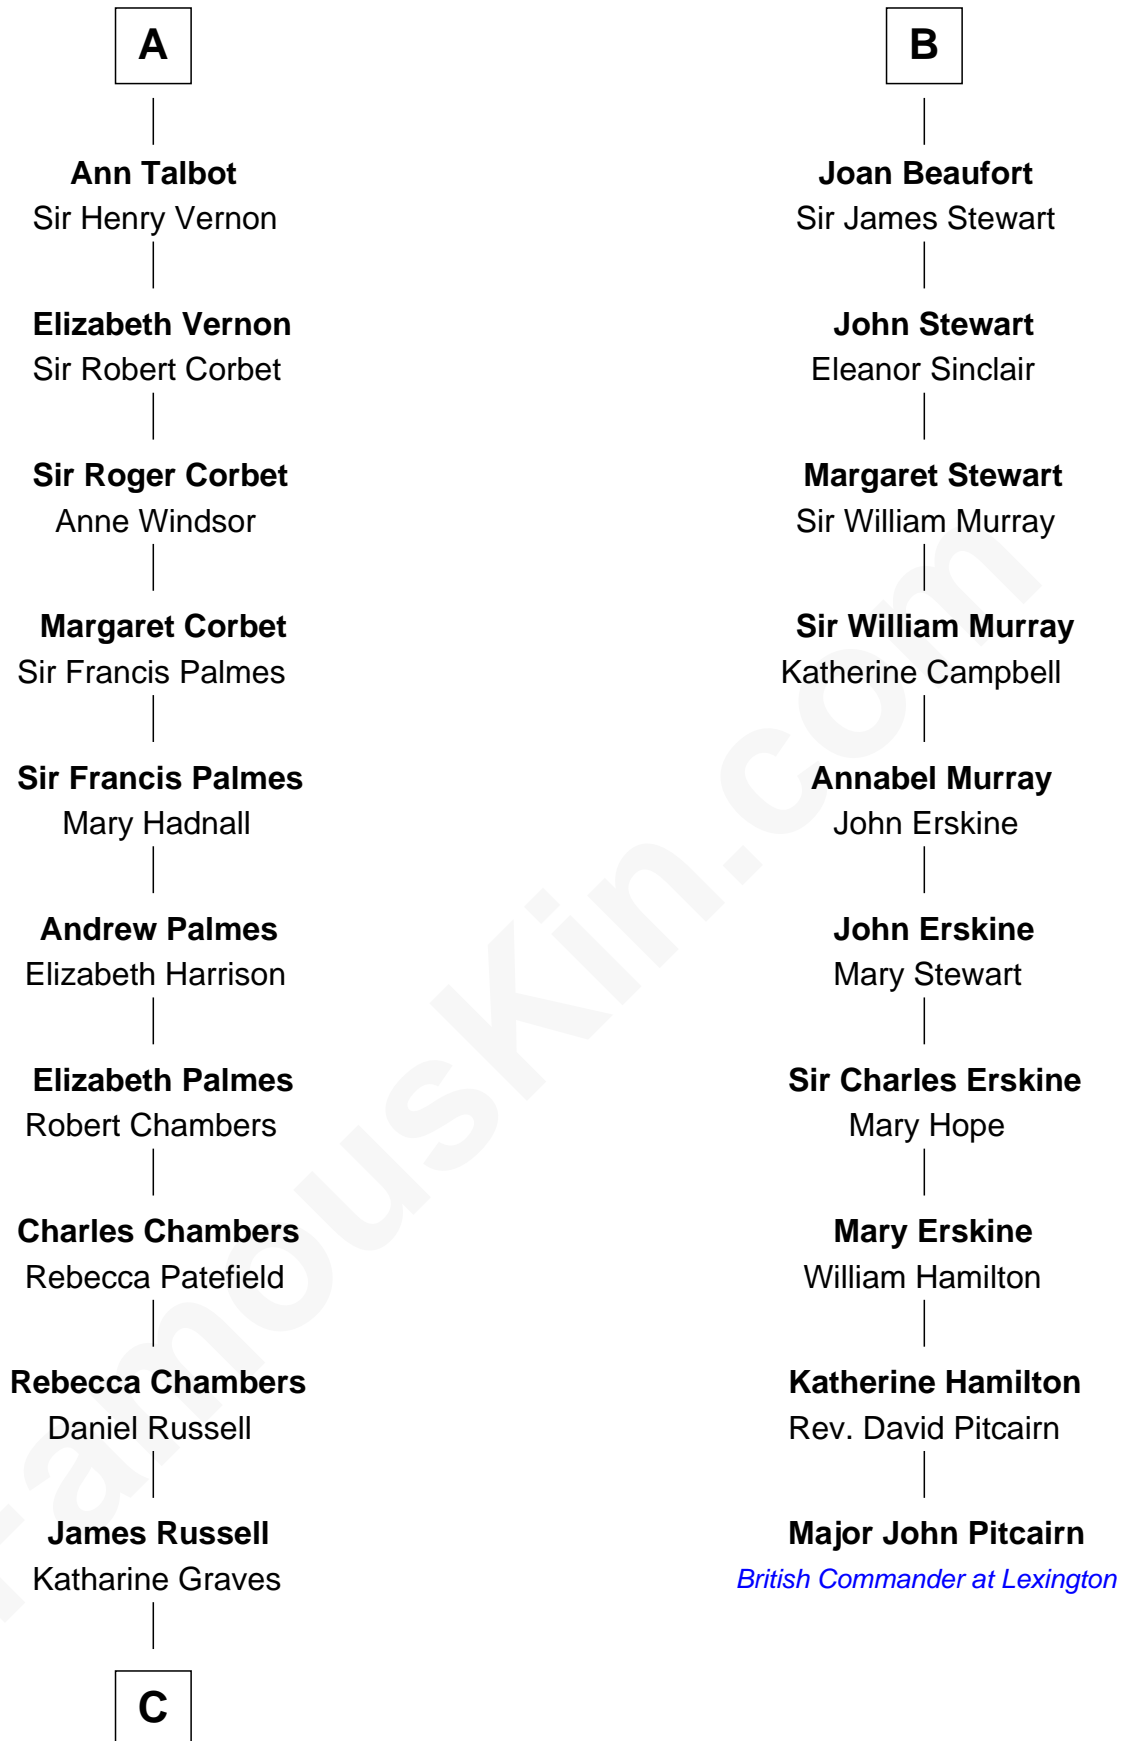

FamousKin.com
Relationship Chart of
James Russell Lowell
American "Fireside" Poet

16th cousin 3 times removed of

Major John Pitcairn
British Commander at Battle of Lexington

C

—
Rebecca Russell

John Lowell