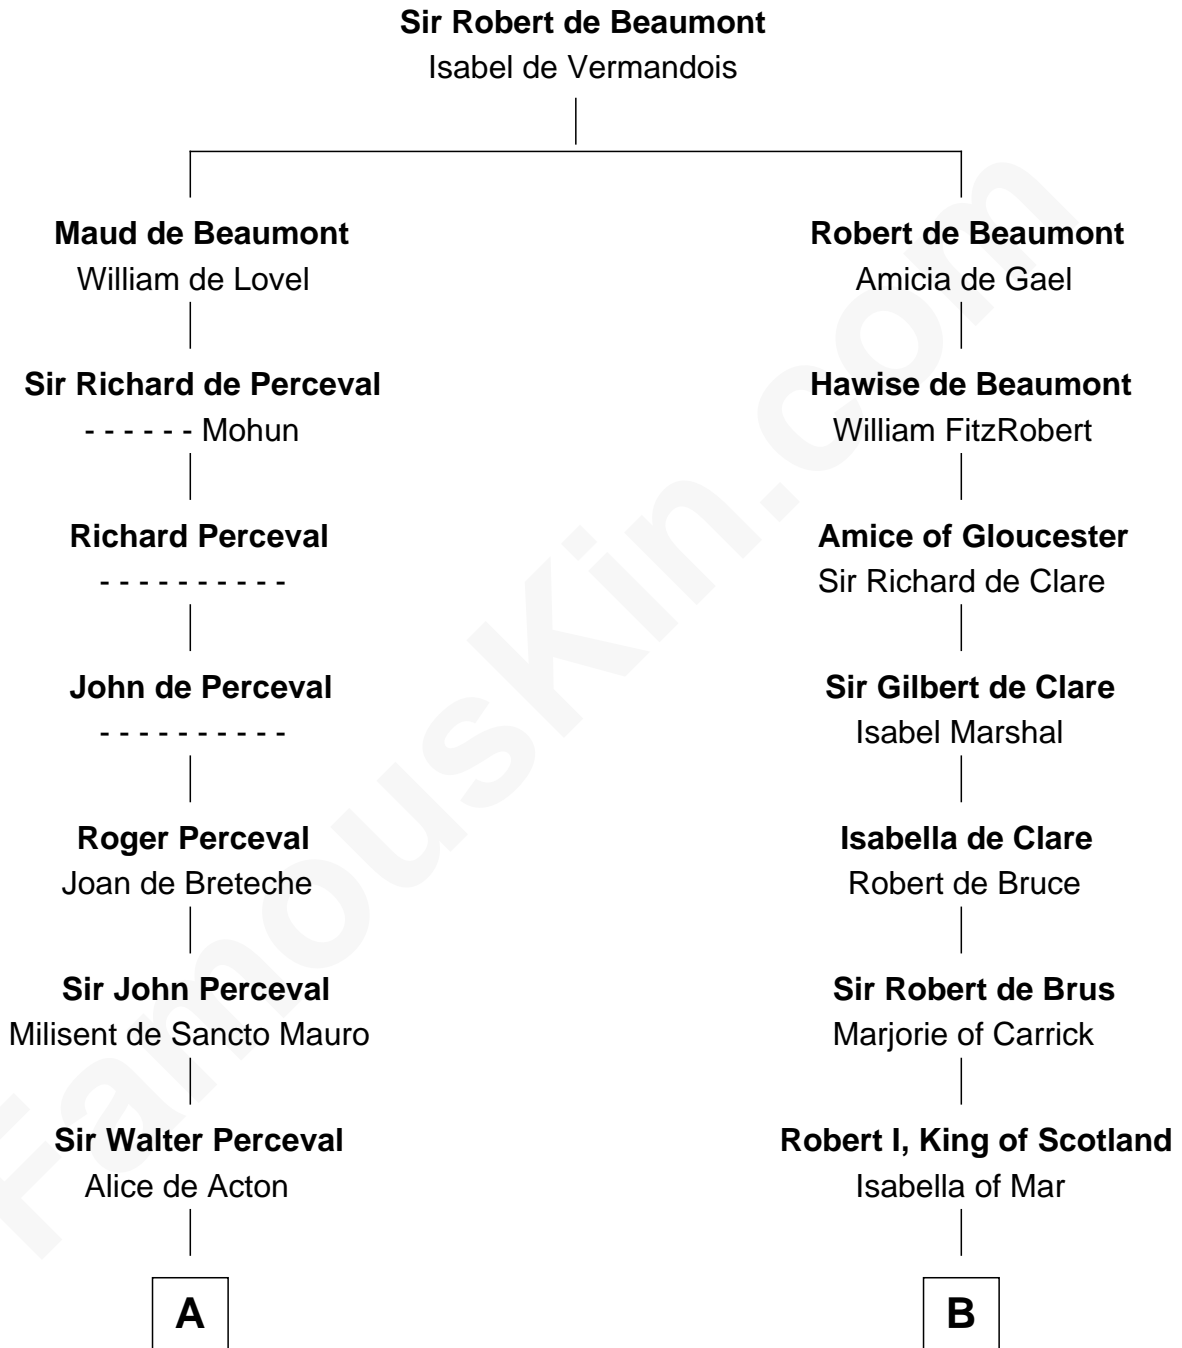

FamousKin.com
Relationship Chart of
James Russell Lowell
American "Fireside" Poet

20th cousin 1 time removed of
Major John Pitcairn
British Commander at Battle of Lexington

C

Ebenezer Lowell
Elizabeth Shailer