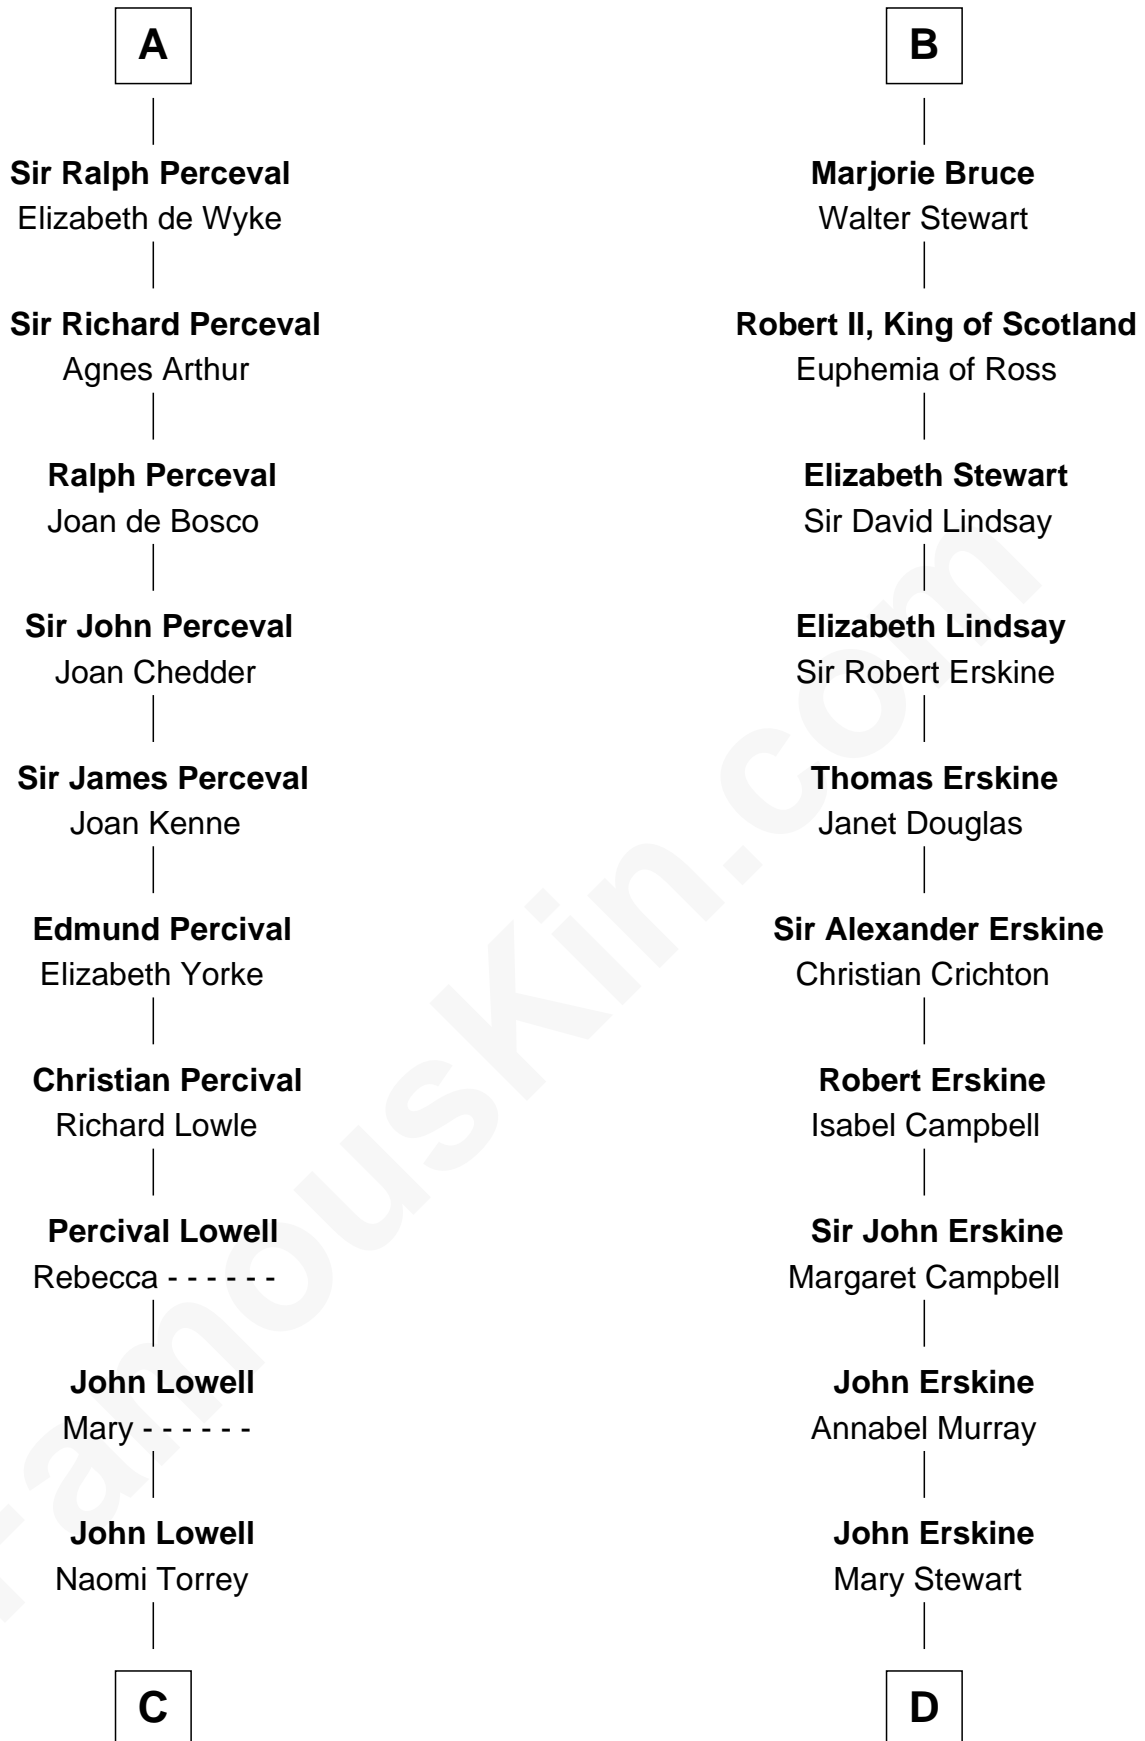

FamousKin.com
Relationship Chart of
James Russell Lowell
American "Fireside" Poet

20th cousin 1 time removed of
Major John Pitcairn
British Commander at Battle of Lexington

C

Ebenezer Lowell
Elizabeth Shailer