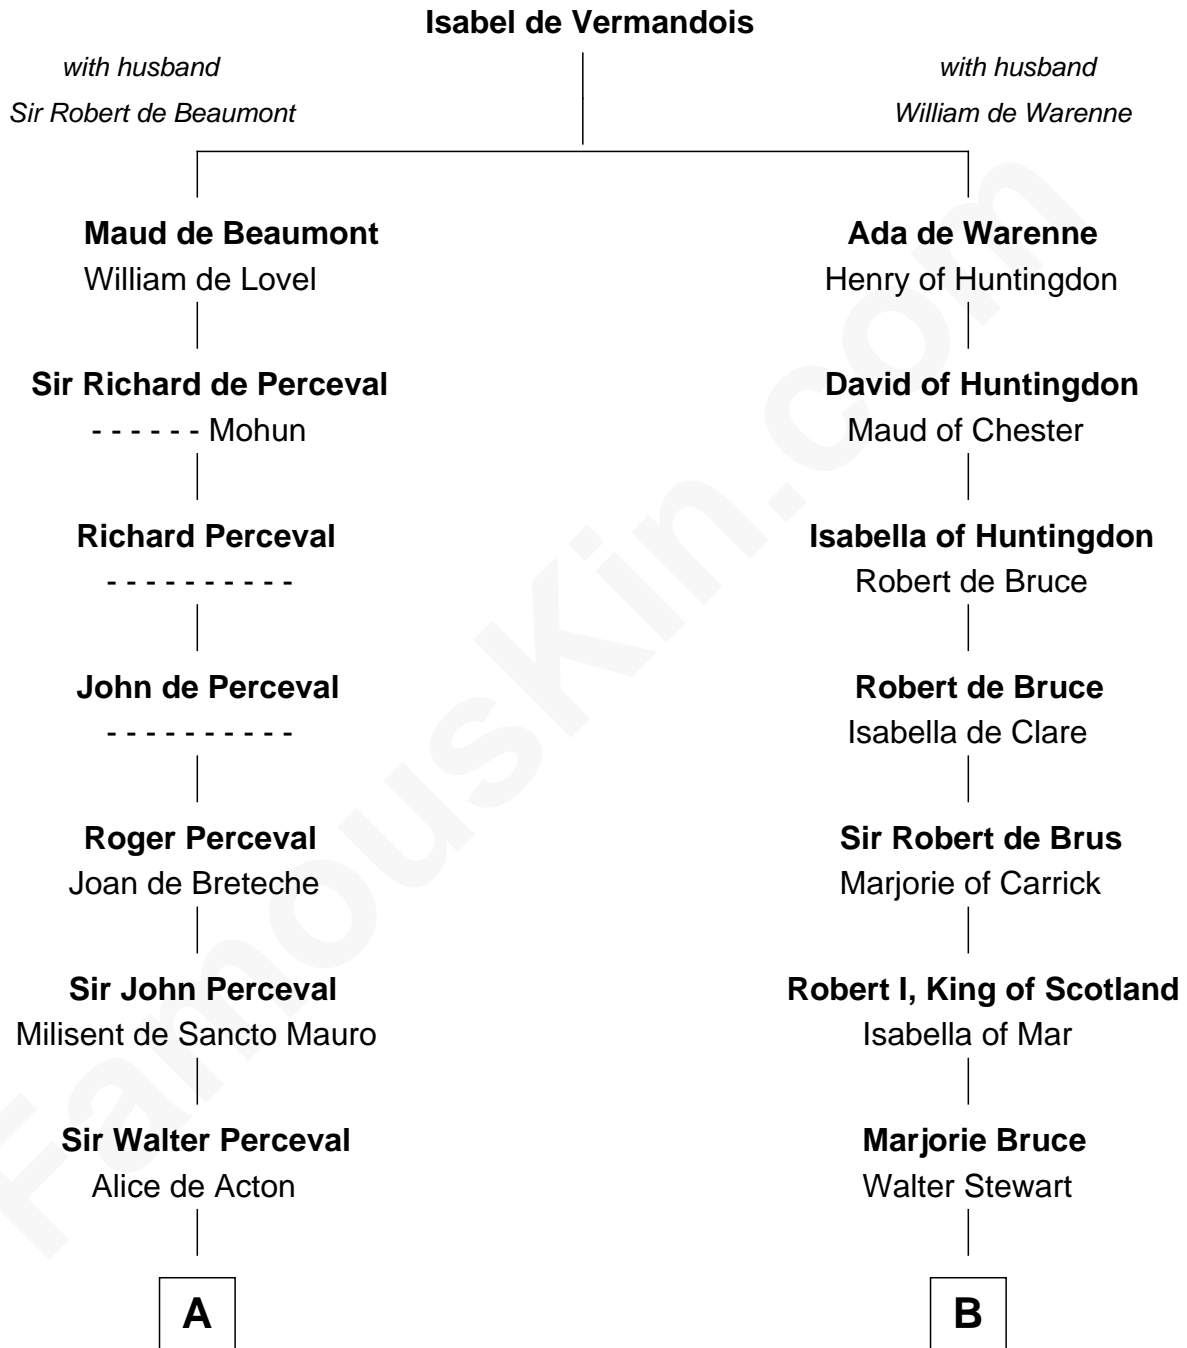

FamousKin.com
Relationship Chart of
James Russell Lowell
American "Fireside" Poet

19th cousin 2 times removed of

Major John Pitcairn
British Commander at Battle of Lexington

C

Ebenezer Lowell
Elizabeth Shailer

Major John Pitcairn
British Commander at Lexington