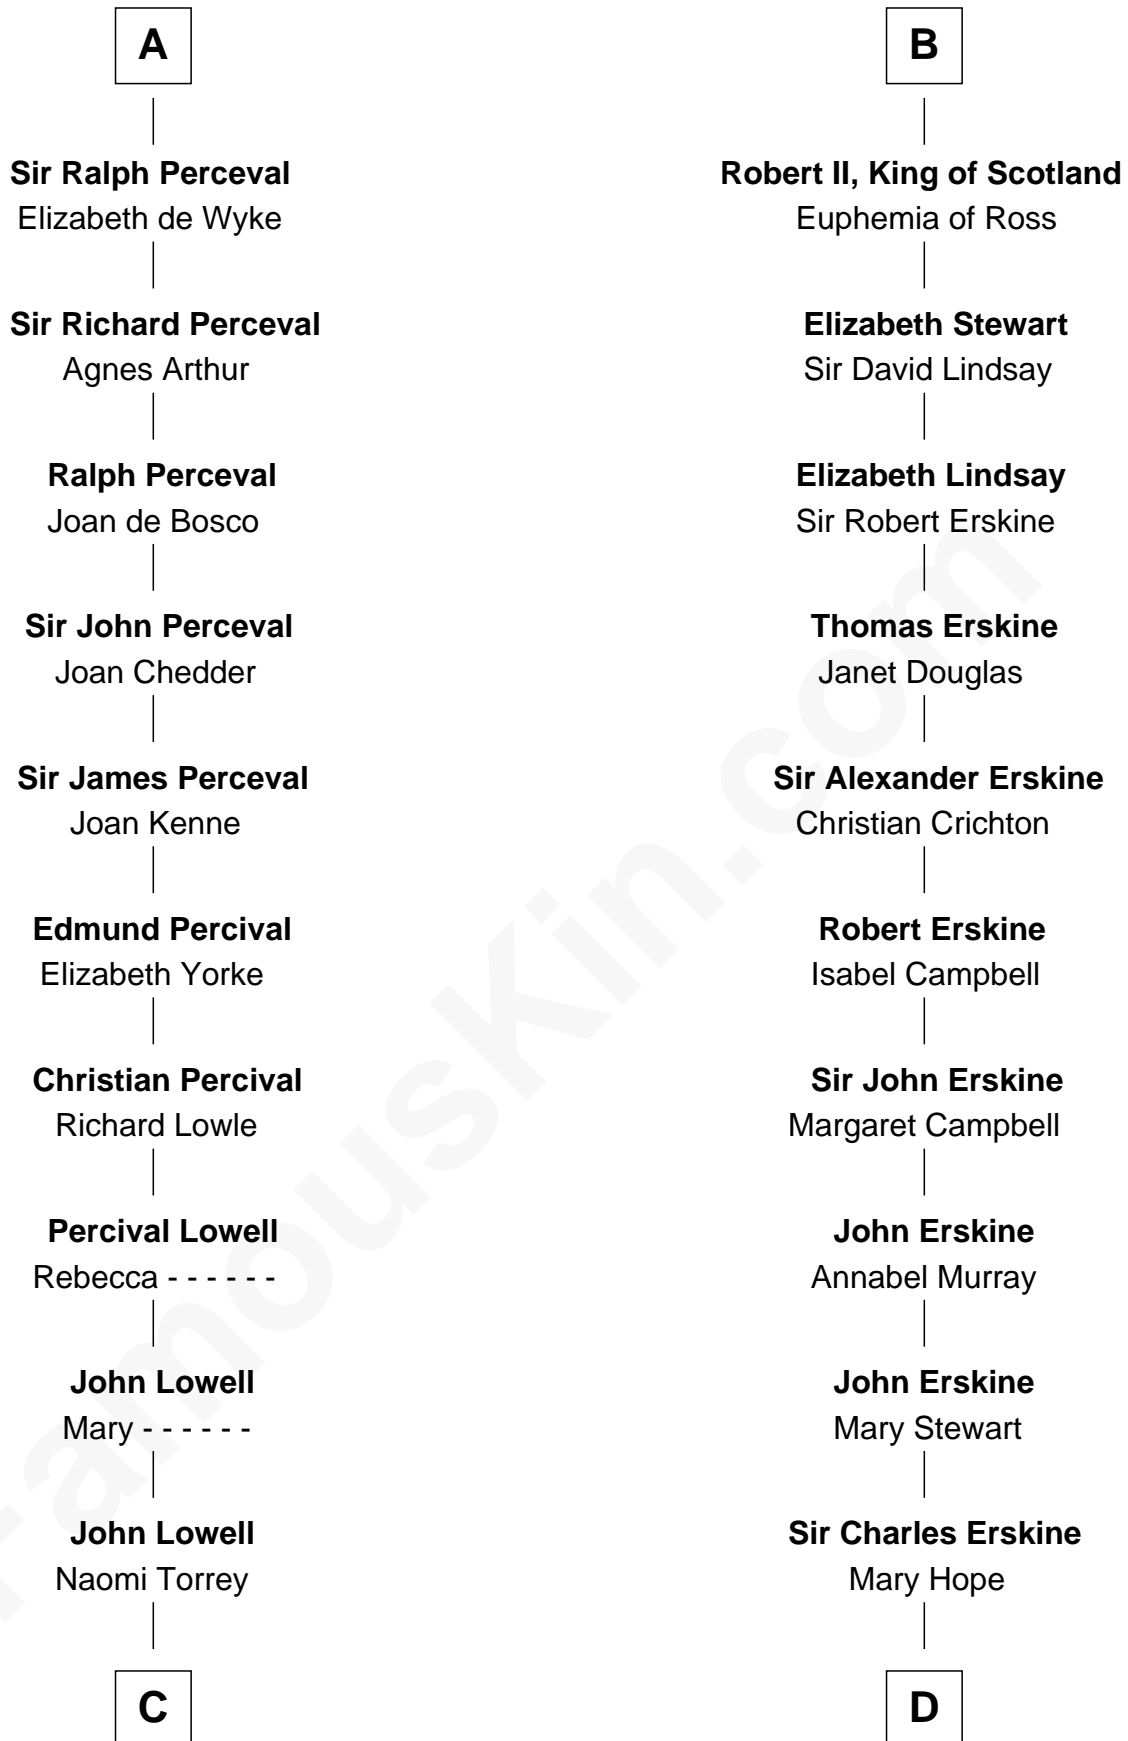

FamousKin.com
Relationship Chart of
James Russell Lowell
American "Fireside" Poet

19th cousin 2 times removed of

Major John Pitcairn
British Commander at Battle of Lexington

C

Ebenezer Lowell
Elizabeth Shailer