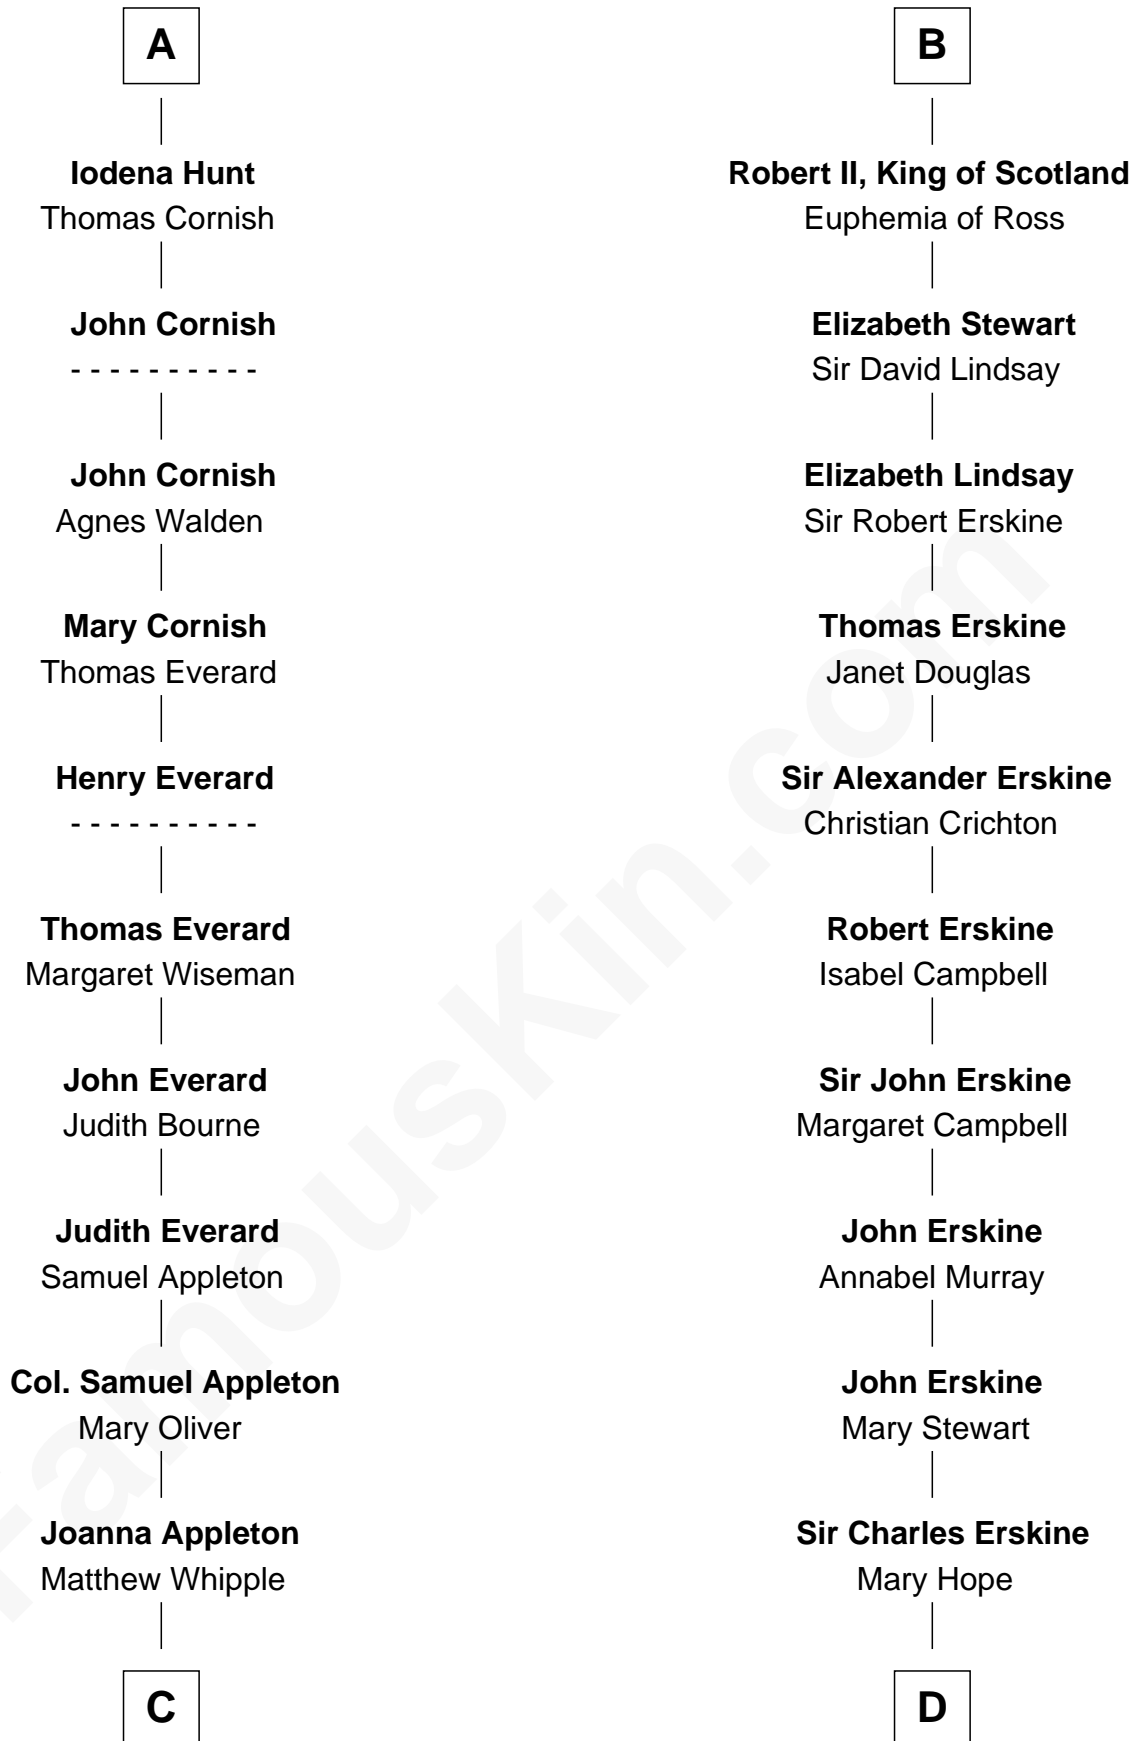

FamousKin.com
Relationship Chart of
James Russell Lowell
American "Fireside" Poet

19th cousin 2 times removed of

Major John Pitcairn
British Commander at Battle of Lexington

C

William Whipple

Mary Cutts

Mary Whipple