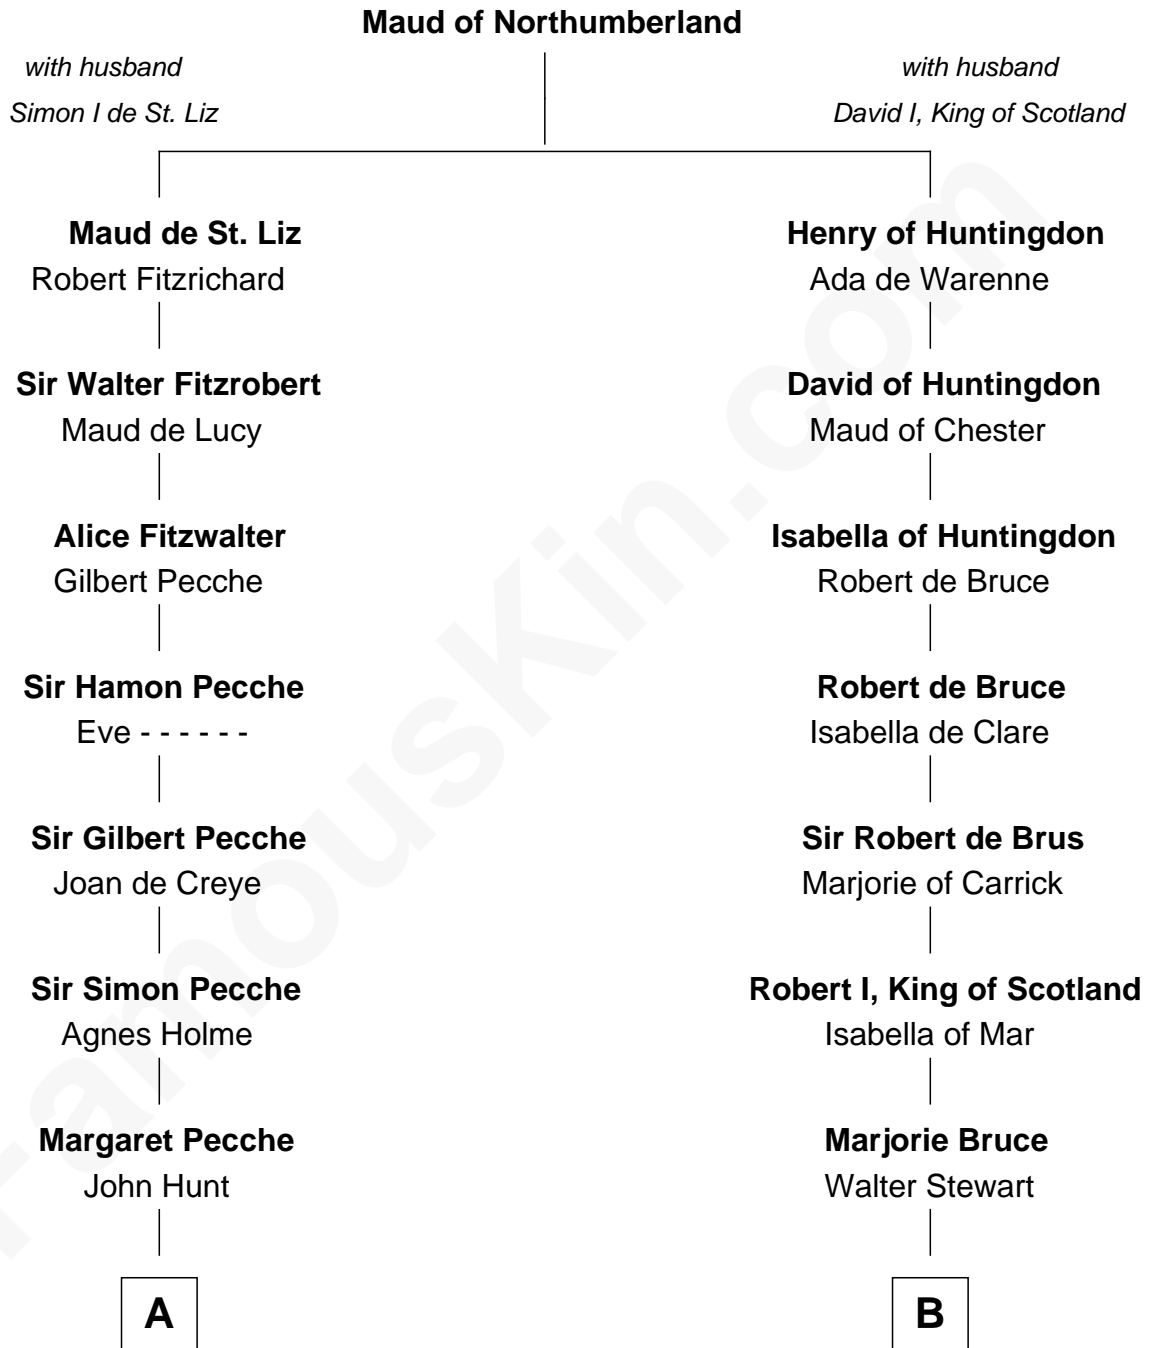

FamousKin.com
Relationship Chart of
James Russell Lowell
American "Fireside" Poet

19th cousin 2 times removed of

Major John Pitcairn
British Commander at Battle of Lexington

C

William Whipple

Mary Cutts

Mary Whipple

Mary Erskine

William Hamilton

Katherine Hamilton

Rev. David Pitcairn

Major John Pitcairn

British Commander at Lexington

FamousKin.com