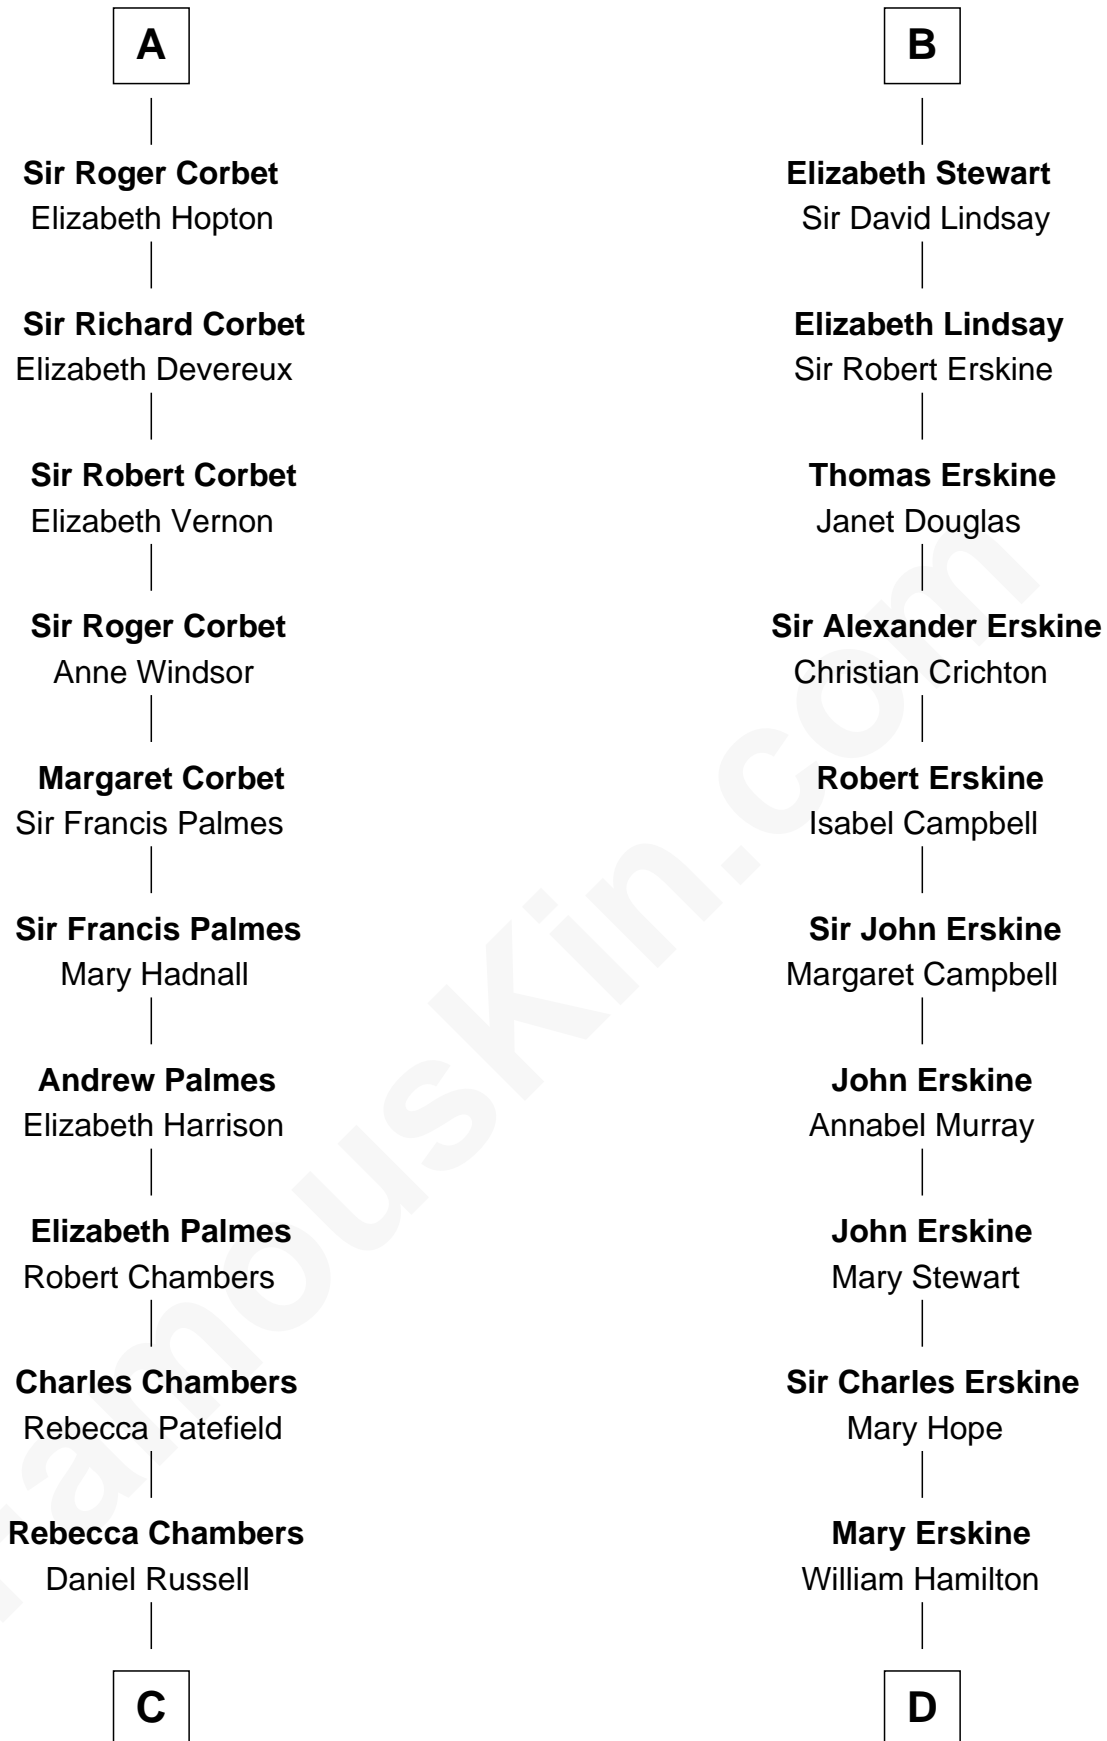

FamousKin.com
Relationship Chart of
James Russell Lowell
American "Fireside" Poet

18th cousin 2 times removed of

Major John Pitcairn
British Commander at Battle of Lexington

C

James Russell
Katharine Graves