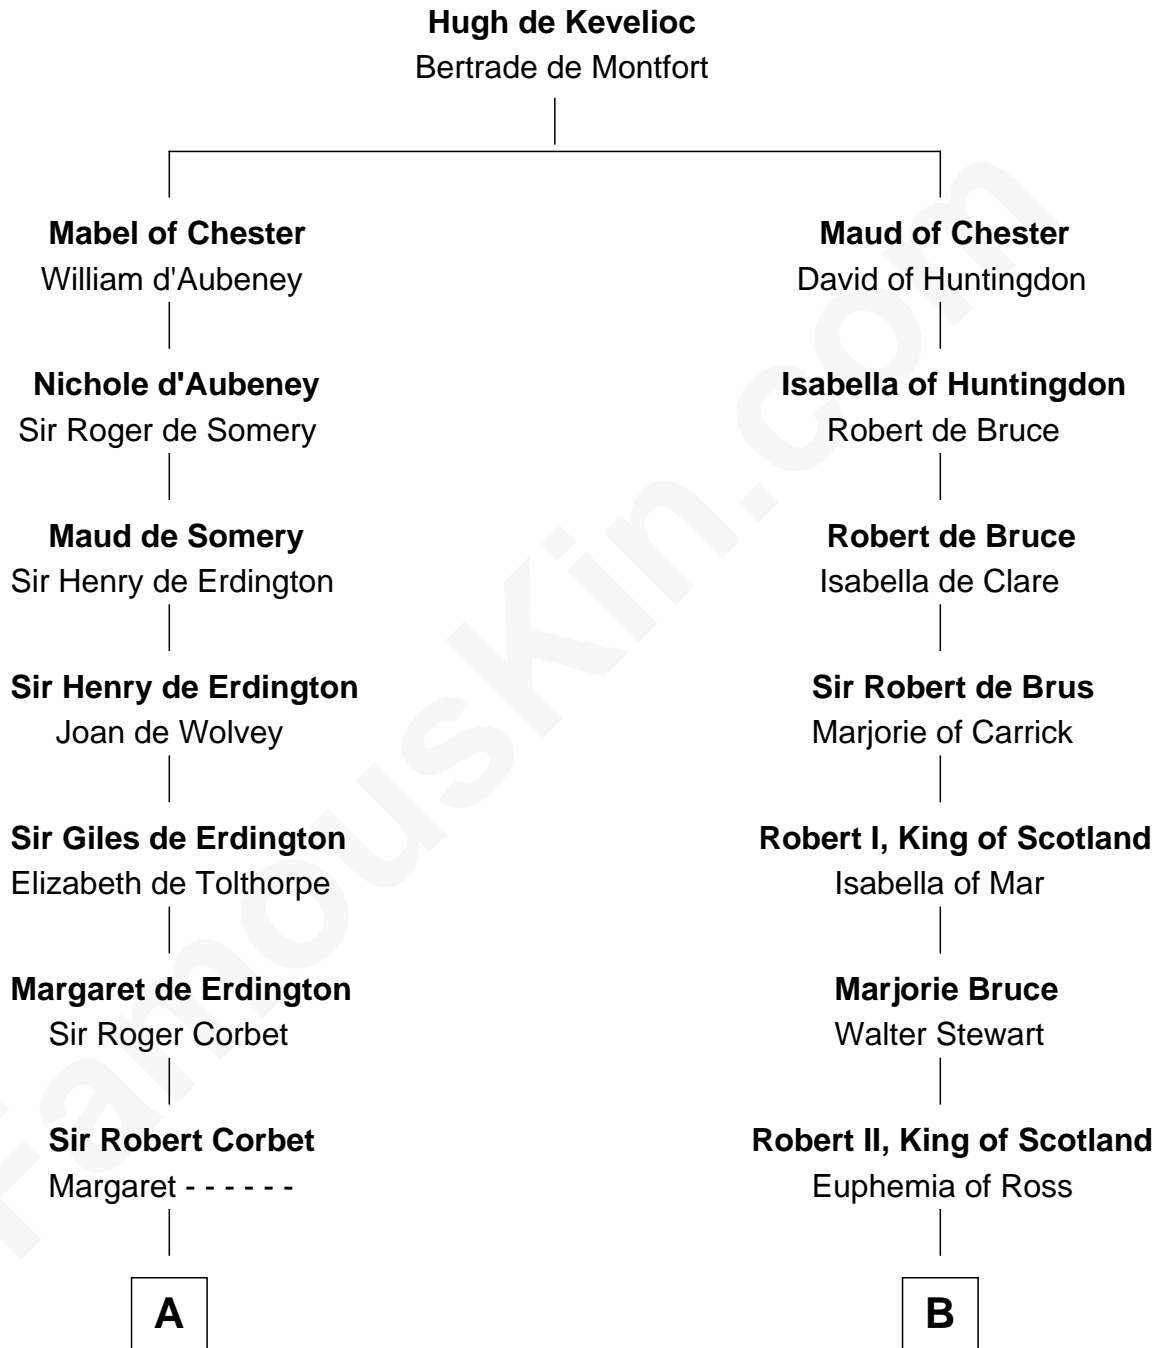

FamousKin.com
Relationship Chart of
James Russell Lowell
American "Fireside" Poet

18th cousin 2 times removed of

Major John Pitcairn
British Commander at Battle of Lexington

C

James Russell
Katharine Graves

Rebecca Russell
John Lowell

Rev. Charles Lowell
Harriet Brackett Spence

James Russell Lowell
American "Fireside" Poet

D

Katherine Hamilton
Rev. David Pitcairn

Major John Pitcairn
British Commander at Lexington