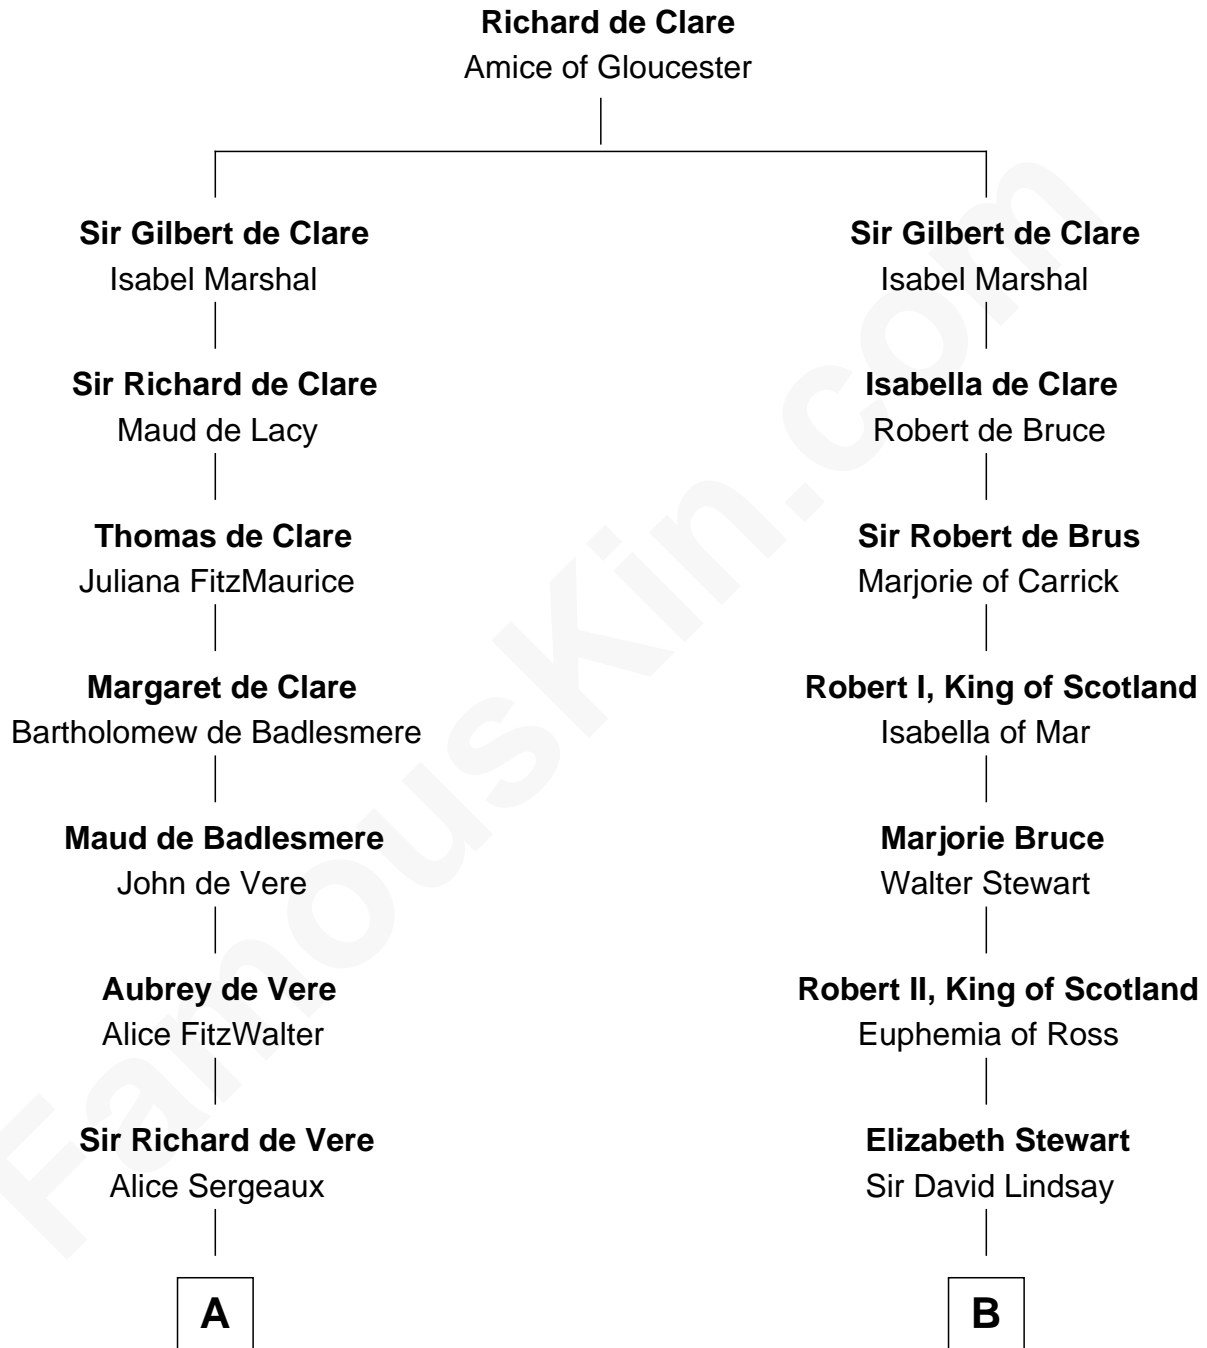

FamousKin.com
Relationship Chart of
James Russell Lowell
American "Fireside" Poet

17th cousin 3 times removed of

Major John Pitcairn
British Commander at Battle of Lexington

C

—
Sarah Champney

Rev. John Lowell

—
John Lowell

Rebecca Russell

—
Rev. Charles Lowell

Harriet Brackett Spence

—
James Russell Lowell

American "Fireside" Poet

FamousKin.com