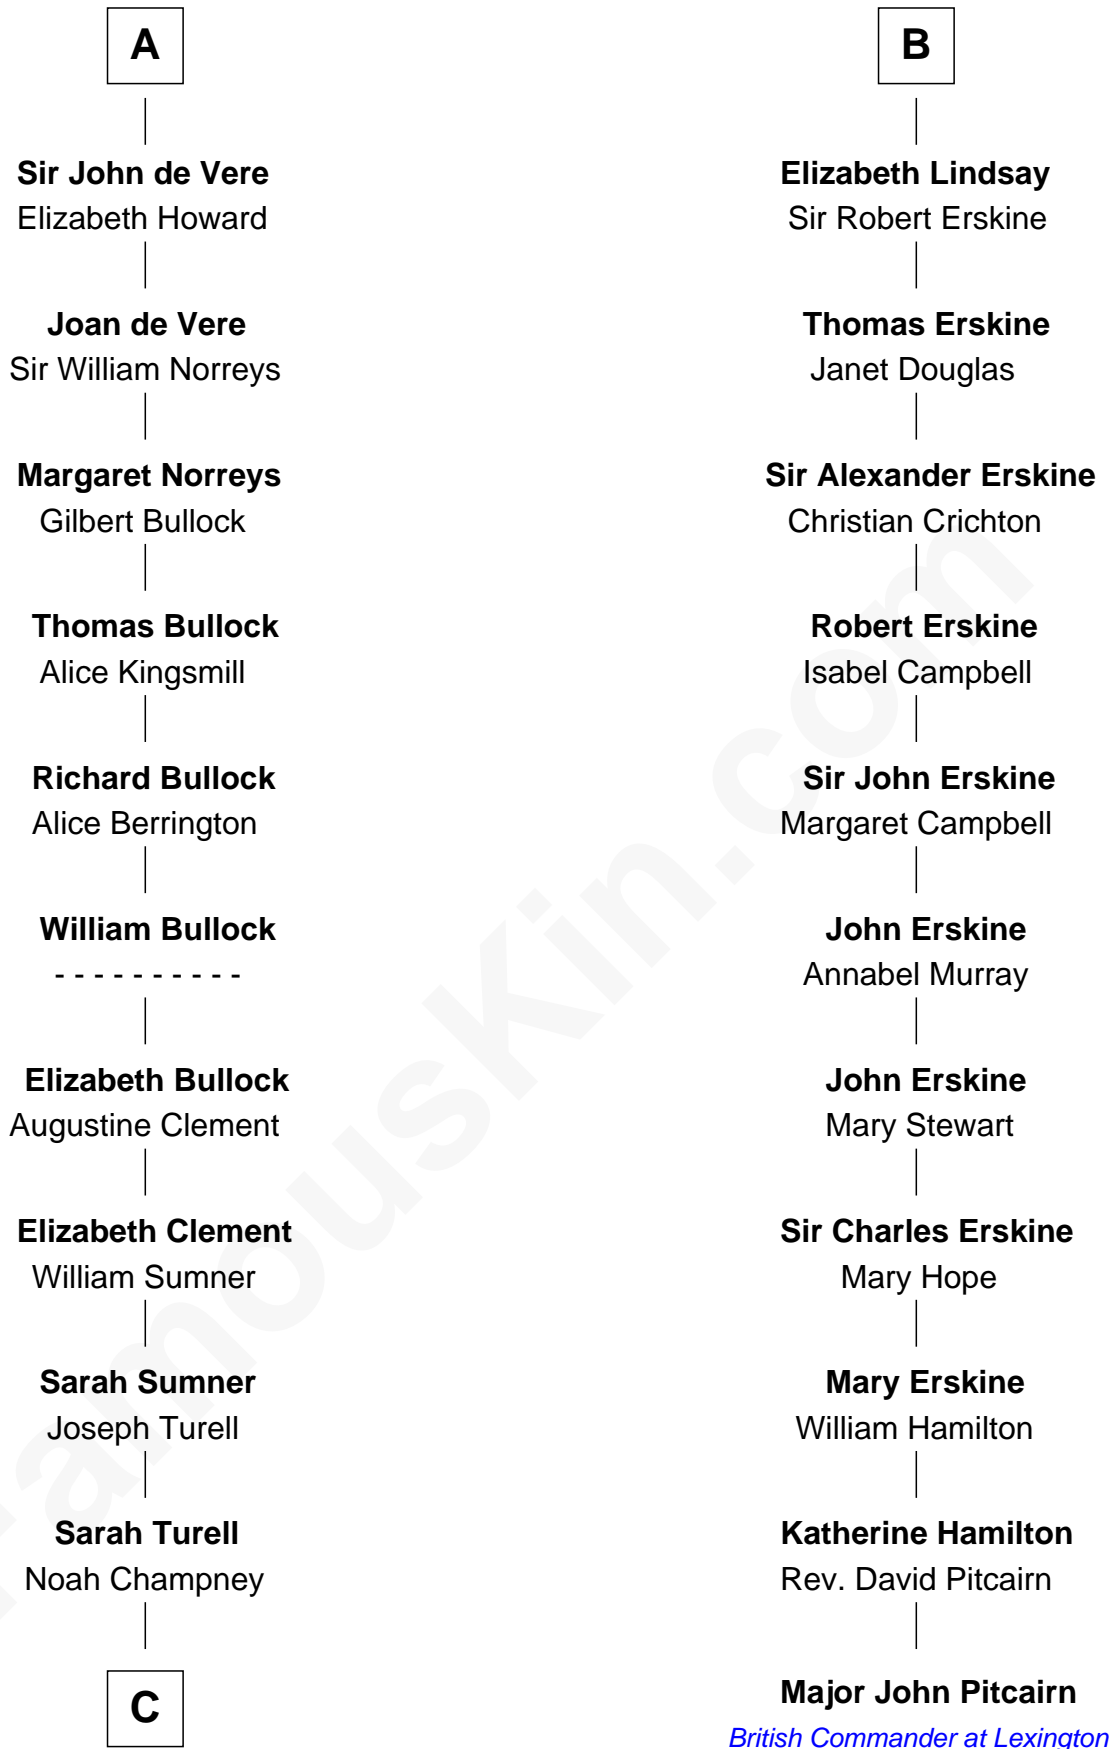

FamousKin.com
Relationship Chart of
James Russell Lowell
American "Fireside" Poet

17th cousin 3 times removed of

Major John Pitcairn
British Commander at Battle of Lexington

C

—
Sarah Champney

Rev. John Lowell