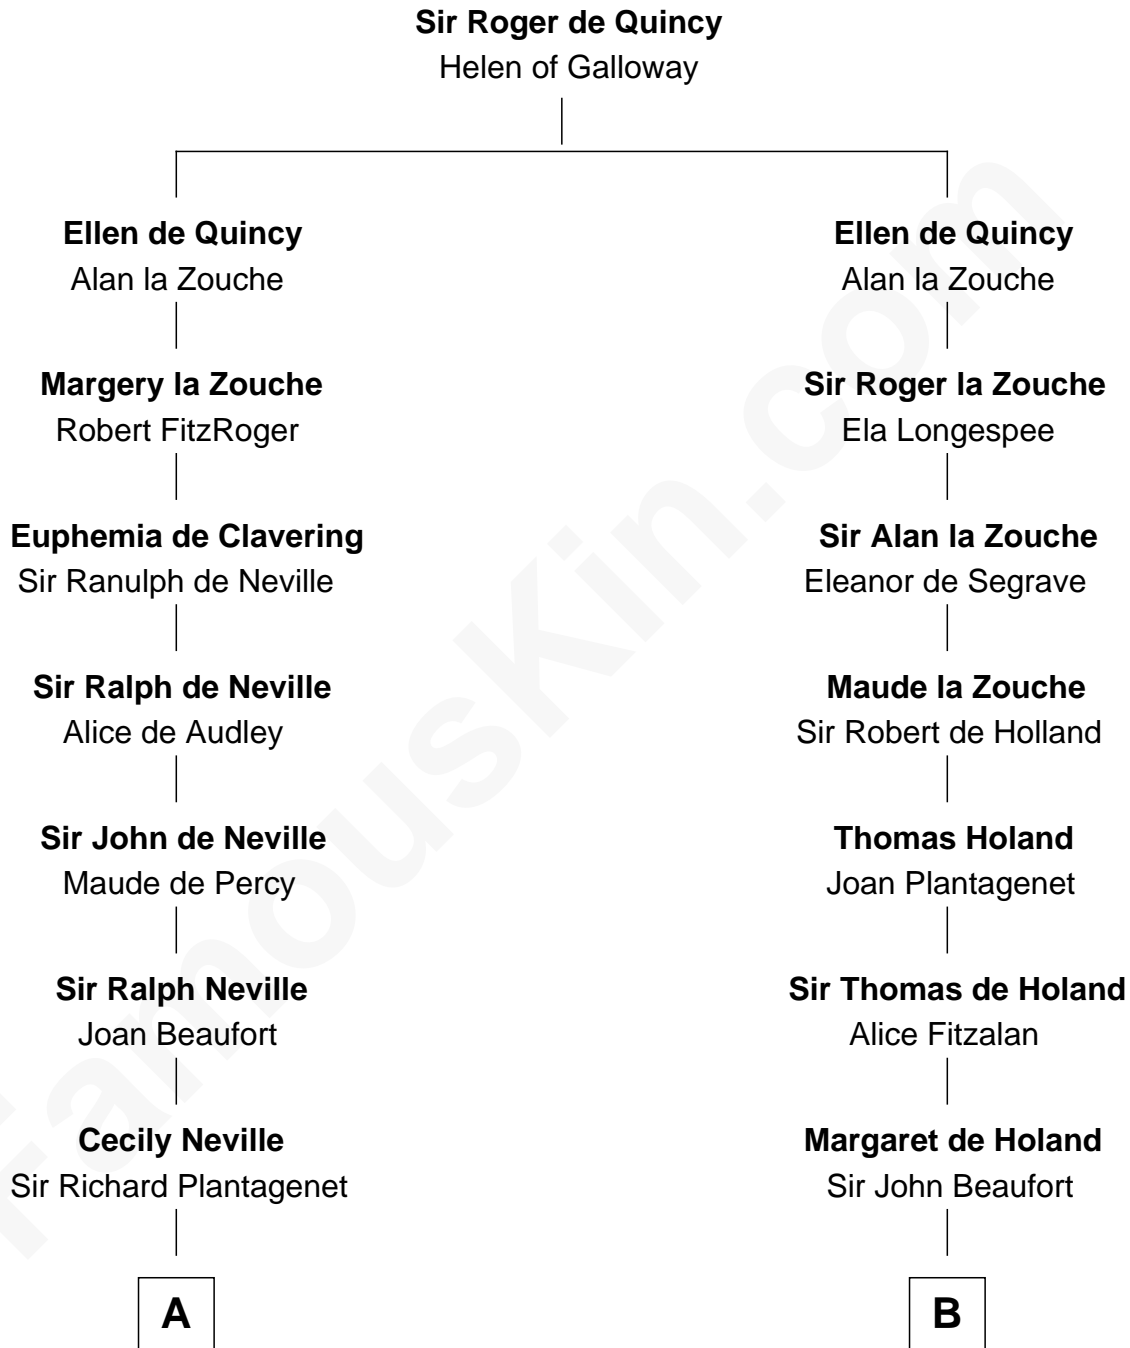

**FamousKin.com**  
**Relationship Chart of**  
**James Russell Lowell**  
*American "Fireside" Poet*

16th cousin 5 times removed of

**Major John Pitcairn**  
*British Commander at Battle of Lexington*

**C**