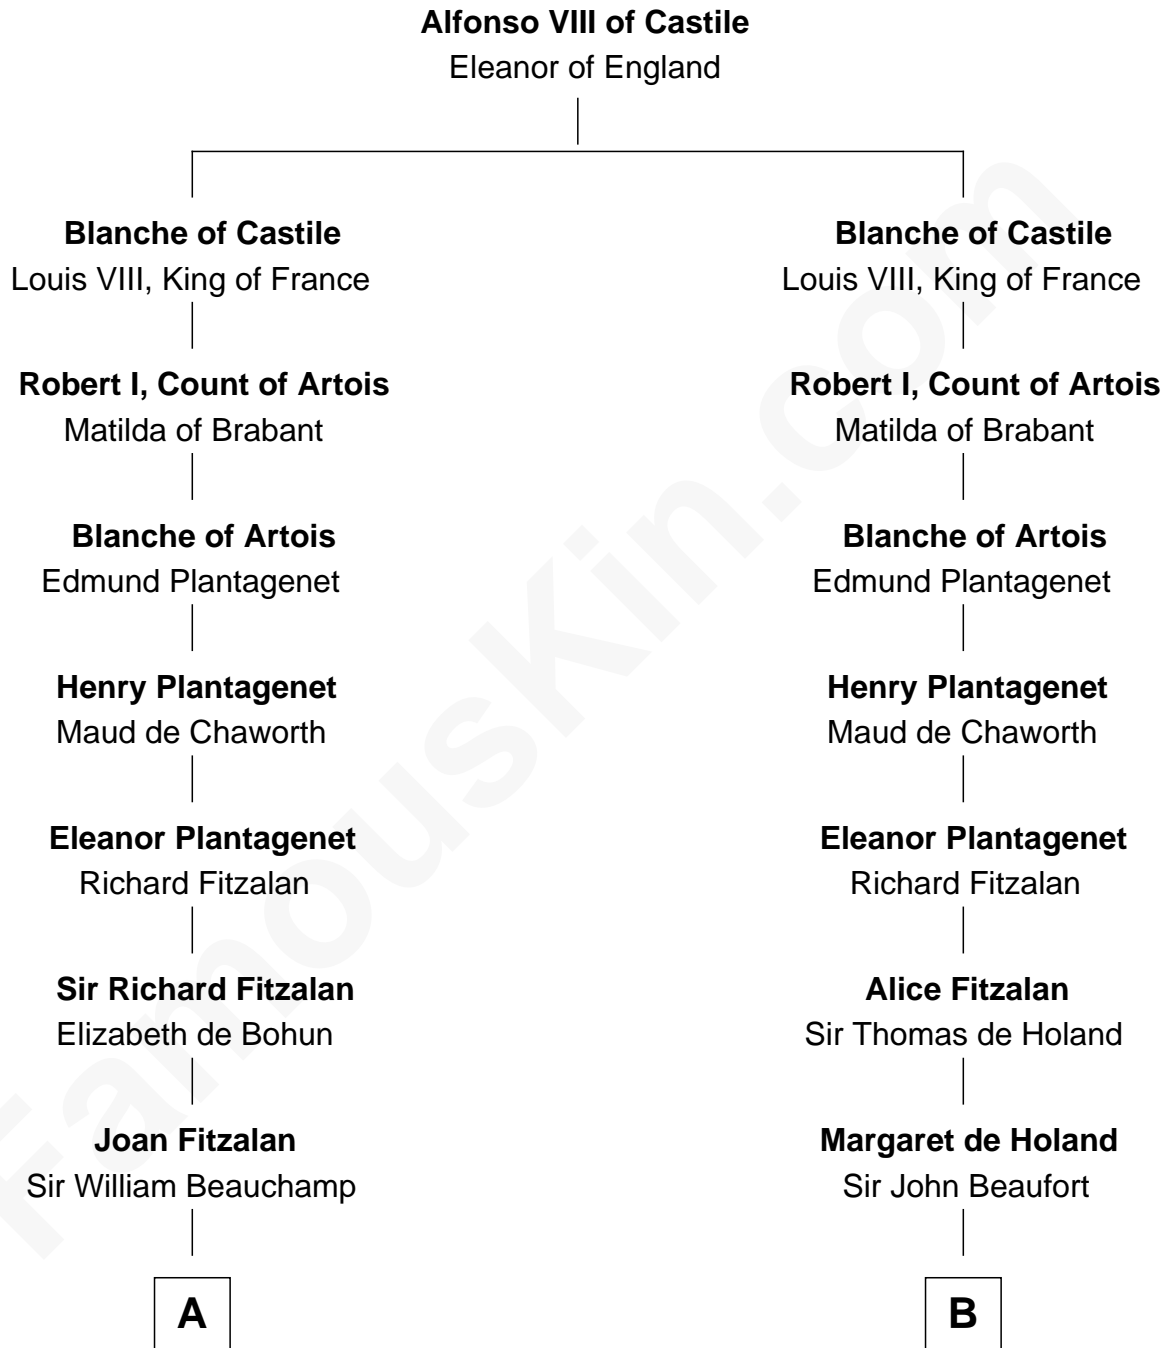

FamousKin.com
Relationship Chart of
James Russell Lowell
American "Fireside" Poet

16th cousin 5 times removed of

Major John Pitcairn
British Commander at Battle of Lexington

C

—
Rebecca Chambers

Daniel Russell