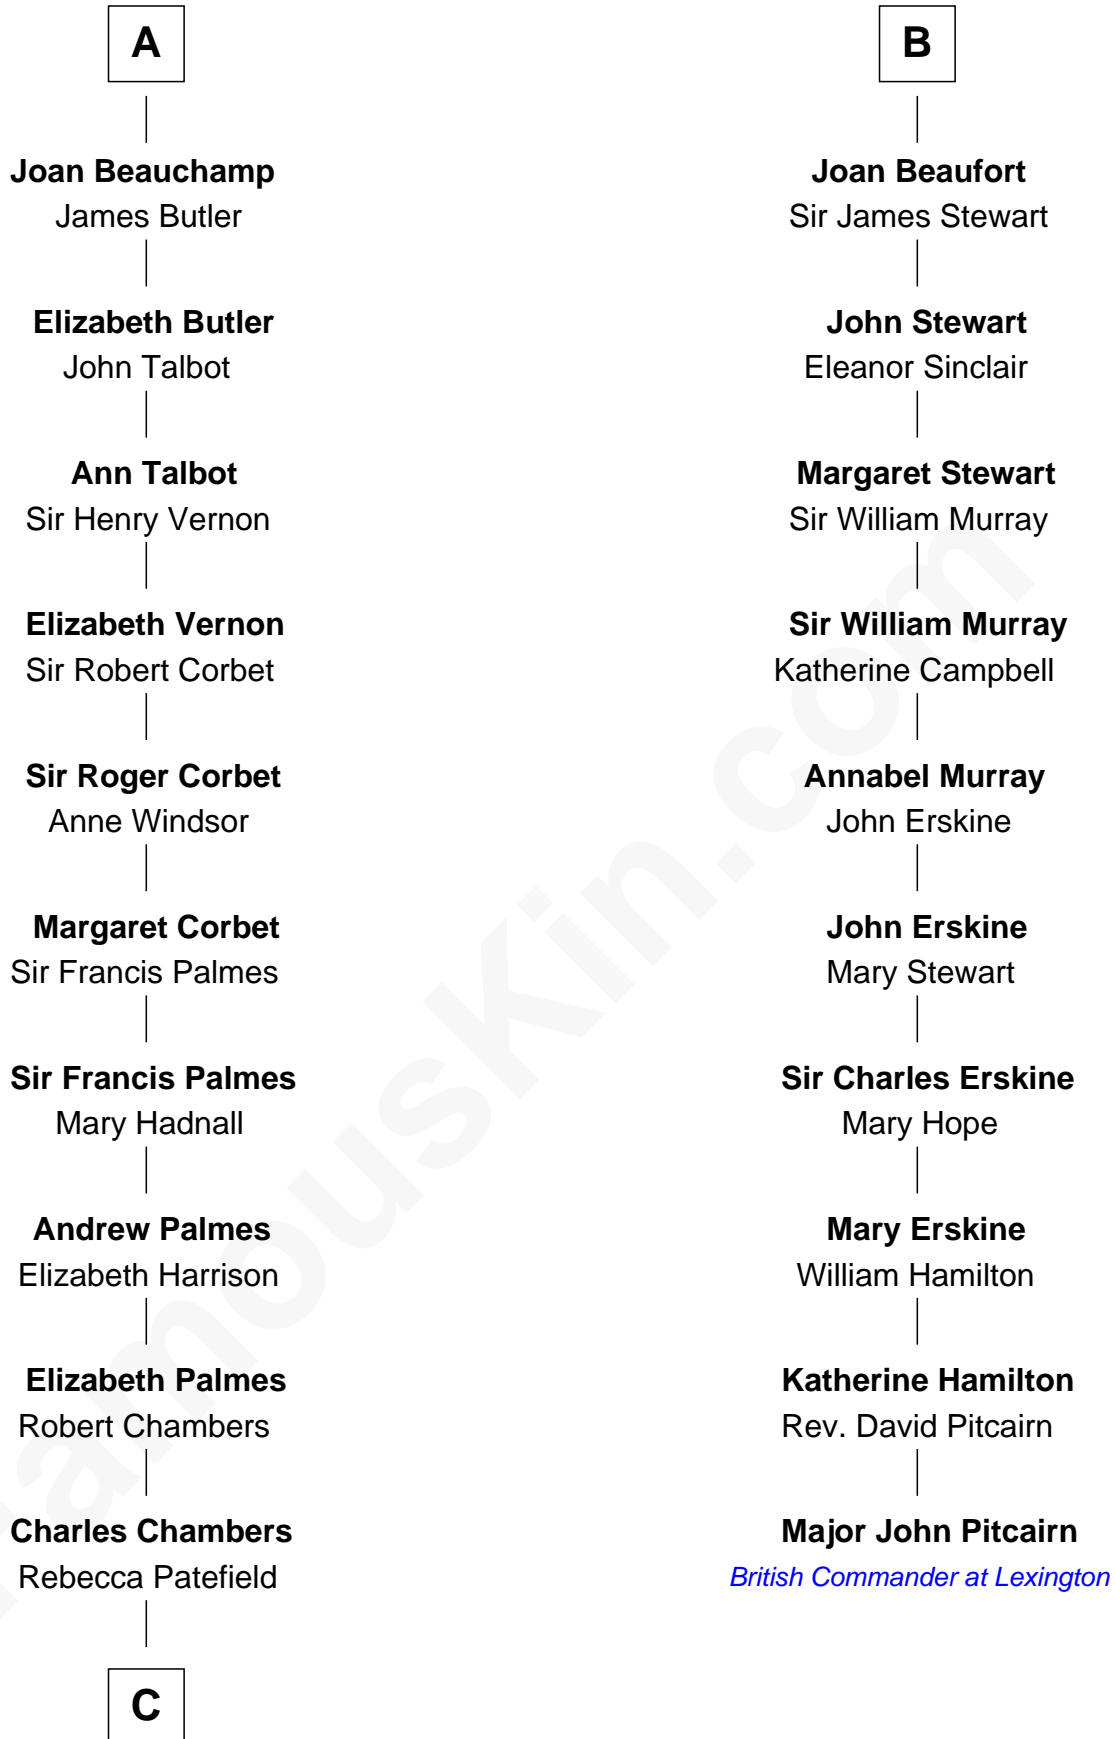

FamousKin.com
Relationship Chart of
James Russell Lowell
American "Fireside" Poet

16th cousin 5 times removed of

Major John Pitcairn
British Commander at Battle of Lexington

C

—
Rebecca Chambers

Daniel Russell